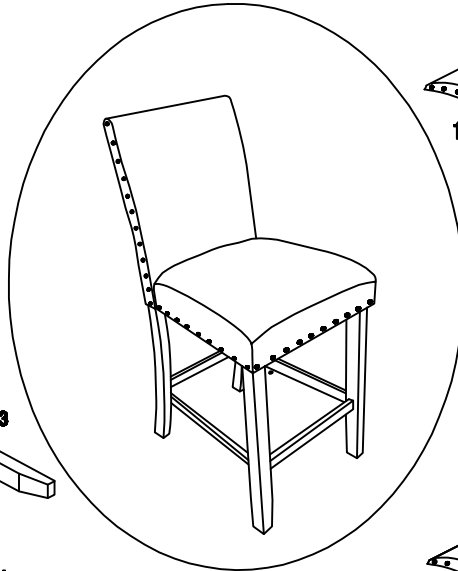

ASSEMBLY INSTRUCTION

PARTS

1		CHAIR BACK	1PC
2		SEAT	1PC
3		FRONT LEG (L&R)	2PCS
4		RIGHT SIDE STRETCHER	1PC
5		LEFT SIDE STRETCHER	1PC
6		FRONT STRETCHER	1PC

HARDWARE LIST

A		Ø 5/16" * 22mm	9PCS
B		Ø 5/16"	9PCS
C		Ø 5/16" * 3-1/2"	4PCS
D		Ø 5/16" * 1-3/4"	1PC
E		Ø 5/16" * 2-1/4"	4PCS
F		5mm	1PC
G		Ø 10 * 30mm	2PCS
H		Ø 8 * 1-3/4"	6PCS

STEP1

STEP2

STEP3

STEP4

Do not tighten screws until completely assembled