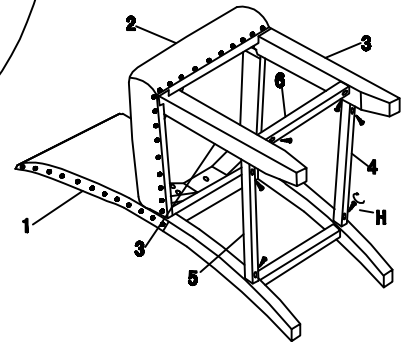

ASSEMBLY INSTRUCTION

PARTS

1		CHAIR BACK	1PC
2		SEAT	1PC
3		FRONT LEG (L&R)	2PCS
4		RIGHT SIDE STRETCHER	1PC
5		LEFT SIDE STRETCHER	1PC
6		FRONT STRETCHER	1PC

HARDWARE LIST

A		Ø 5/16" * 22mm	9PCS
B		Ø 5/16"	9PCS
C		Ø 5/16" * 3-1/2"	4PCS
D		Ø 5/16" * 1-3/4"	1PC
E		Ø 5/16" * 2-1/4"	4PCS
F		5mm	1PC
G		Ø 10 * 30mm	2PCS
H		Ø 8 * 1-3/4"	6PCS

STEP1

STEP2

STEP3

STEP4

Do not tighten screws until completely assembled