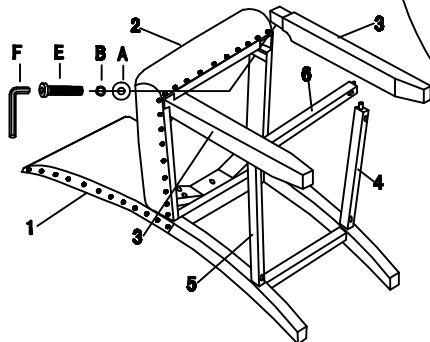

ASSEMBLY INSTRUCTION

PARTS

1		CHAIR BACK	1PC
2		SEAT	1PC
3		FRONT LEG (L&R)	2PCS
4		RIGHT SIDE STRETCHER	1PC
5		LEFT SIDE STRETCHER	1PC
6		FRONT STRETCHER	1PC

HARDWARE LIST

A		Ø 5/16" * 22mm	9PCS
B		Ø 5/16"	9PCS
C		Ø 5/16" * 3-1/2"	4PCS
D		Ø 5/16" * 1-3/4"	1PC
E		Ø 5/16" * 2-1/4"	4PCS
F		5mm	1PC
G		Ø 10 * 30mm	2PCS
H		Ø 8 * 1-3/4"	6PCS

STEP1

STEP2

STEP3

STEP4

Do not tighten screws until completely assembled