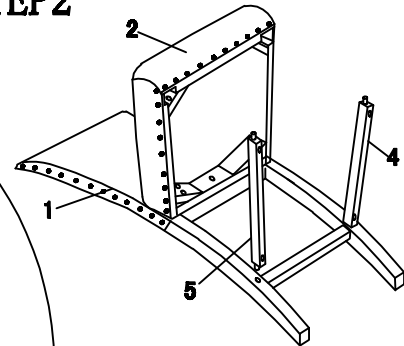

ASSEMBLY INSTRUCTION

PARTS

1		CHAIR BACK	1PC
2		SEAT	1PC
3		FRONT LEG (L&R)	2PCS
4		RIGHT SIDE STRETCHER	1PC
5		LEFT SIDE STRETCHER	1PC
6		FRONT STRETCHER	1PC

HARDWARE LIST

A		Ø 5/16" * 22mm	9PCS
B		Ø 5/16"	9PCS
C		Ø 5/16" * 3-1/2"	4PCS
D		Ø 5/16" * 1-3/4"	1PC
E		Ø 5/16" * 2-1/4"	4PCS
F		5mm	1PC
G		Ø 10 * 30mm	2PCS
H		Ø 8 * 1-3/4"	6PCS

STEP1

STEP2

STEP3

STEP4

Do not tighten screws until completely assembled