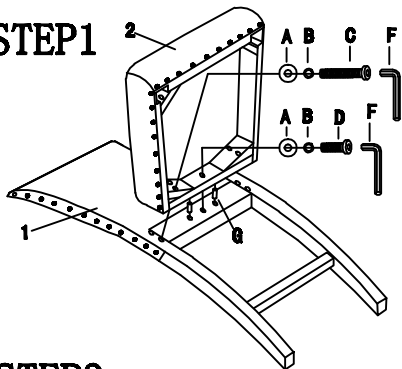

ASSEMBLY INSTRUCTION

PARTS

1		CHAIR BACK	1PC
2		SEAT	1PC
3		FRONT LEG (L&R)	2PCS
4		RIGHT SIDE STRETCHER	1PC
5		LEFT SIDE STRETCHER	1PC
6		FRONT STRETCHER	1PC

HARDWARE LIST

A		Ø 5/16" * 22mm	9PCS
B		Ø 5/16"	9PCS
C		Ø 5/16" * 3-1/2"	4PCS
D		Ø 5/16" * 1-3/4"	1PC
E		Ø 5/16" * 2-1/4"	4PCS
F		5mm	1PC
G		Ø 10 * 30mm	2PCS
H		Ø 8 * 1-3/4"	6PCS

STEP1

STEP2

STEP3

STEP4

Do not tighten screws until completely assembled