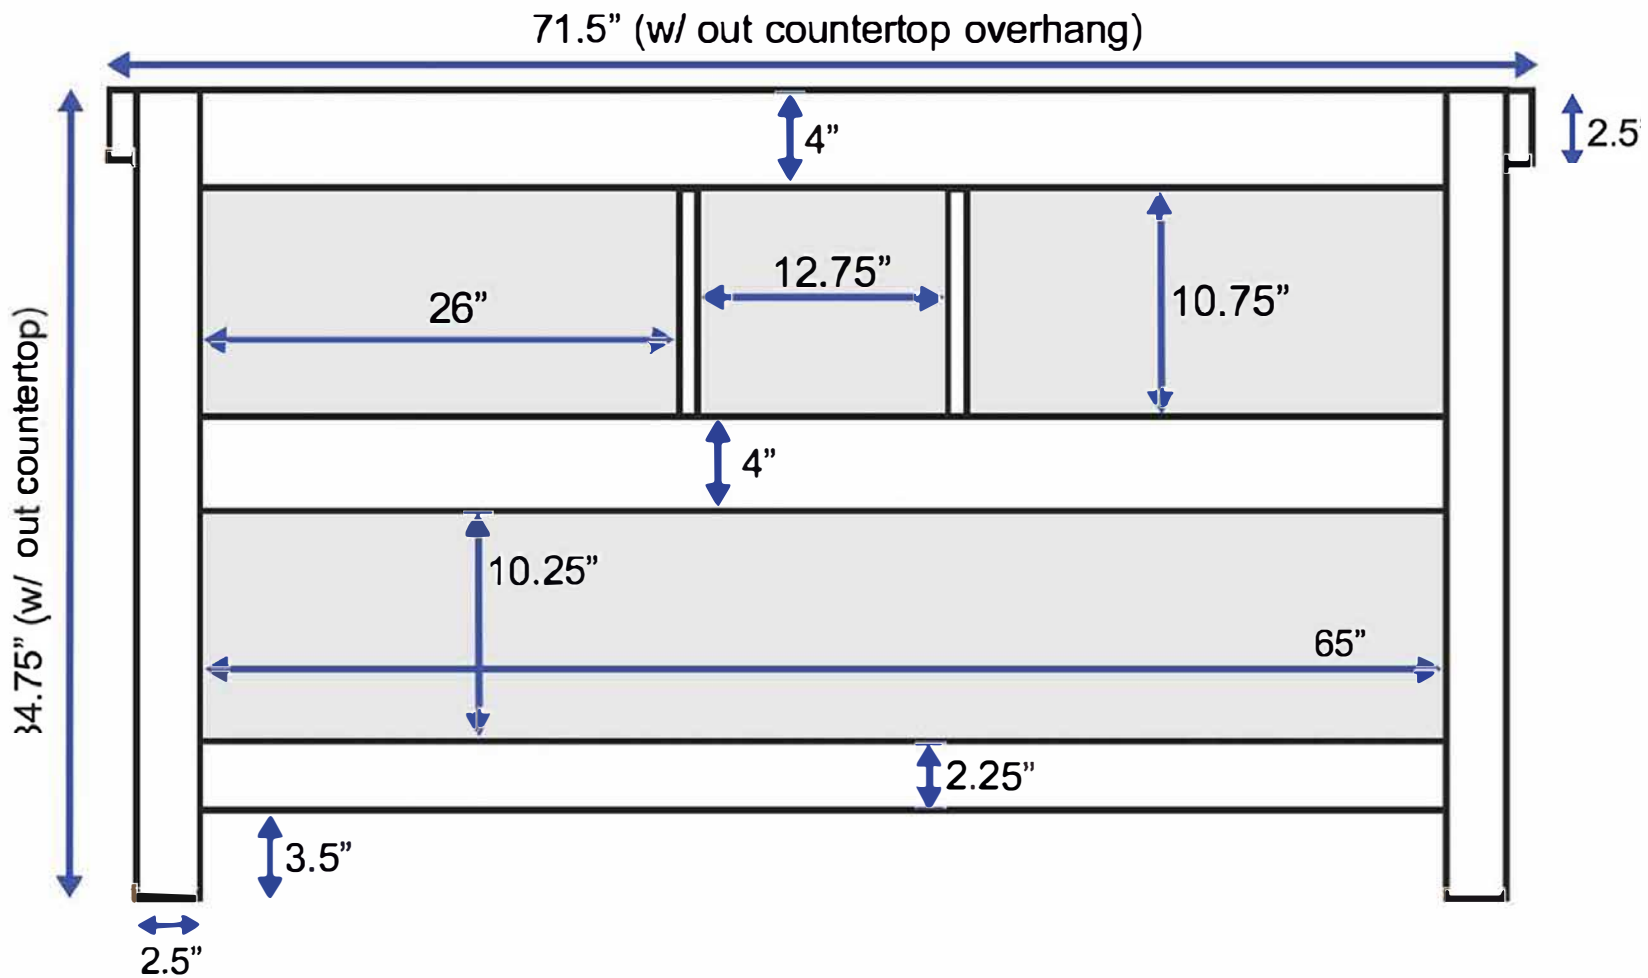

72-inch Double Vanity (Back View)

All measurements are approximate and rounded to the nearest quarter inch.
Please allow for a slight margin of error.