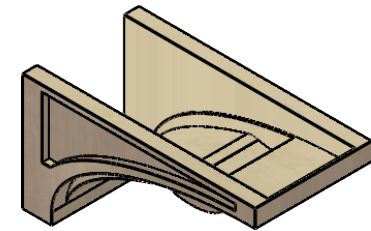

## ITEM NUMBER: CORU08X16X08VIORCPR

8"W X 16"D X 8"H SERIES 3 WIDE VIOLA ROUGH CEDAR TIMBERTHANE FAUX WOOD CORBEL, PRIMED

**SIDE PROFILE**

**FRONT PROFILE**

**ISOMETRIC**

EKENA MILLWORK  
2300 WEST MAIN ST.  
CLARKSVILLE, TX 75426  
TOLL FREE: 866-607-0453  
WWW.EKENAMILLWORK.COM

### NOTES

1. INSTALLATION TO BE COMPLETED IN ACCORDANCE WITH MANUFACTURER'S SPECIFICATIONS.
2. DRAWING MAY NOT BE TO SCALE
3. THIS DRAWING IS INTENDED FOR DESIGN AND PLANNING PURPOSES ONLY.
4. ALL INFORMATION CONTAINED HEREIN WAS CURRENT AT THE TIME OF DEVELOPMENT BUT MUST BE REVIEWED AND APPROVED BY THE PRODUCT MANUFACTURER TO BE CONSIDERED ACCURATE.
5. TIMBERTHANE ARCHITECTURAL PRODUCTS ARE MADE FROM HIGH DENSITY URETHANE AND COME FACTORY PRIMED