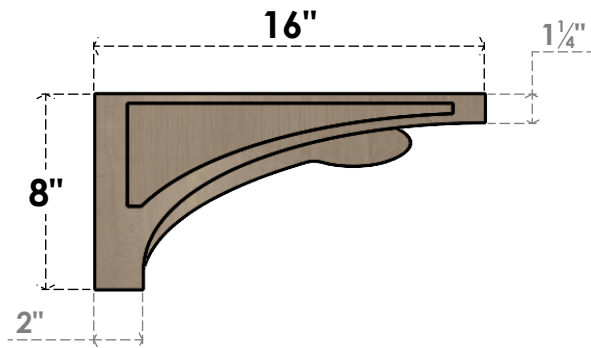

## ITEM NUMBER: CORU08X16X08VIORCPR

8"W X 16"D X 8"H SERIES 3 WIDE VIOLA ROUGH CEDAR TIMBERTHANE FAUX WOOD CORBEL, PRIMED

**SIDE PROFILE**

**FRONT PROFILE**

**ISOMETRIC**

EKENA MILLWORK  
2300 WEST MAIN ST.  
CLARKSVILLE, TX 75426  
TOLL FREE: 866-607-0453  
WWW.EKENAMILLWORK.COM

### NOTES

1. INSTALLATION TO BE COMPLETED IN ACCORDANCE WITH MANUFACTURER'S SPECIFICATIONS.
2. DRAWING MAY NOT BE TO SCALE
3. THIS DRAWING IS INTENDED FOR DESIGN AND PLANNING PURPOSES ONLY.
4. ALL INFORMATION CONTAINED HEREIN WAS CURRENT AT THE TIME OF DEVELOPMENT BUT MUST BE REVIEWED AND APPROVED BY THE PRODUCT MANUFACTURER TO BE CONSIDERED ACCURATE.
5. TIMBERTHANE ARCHITECTURAL PRODUCTS ARE MADE FROM HIGH DENSITY URETHANE AND COME FACTORY PRIMED