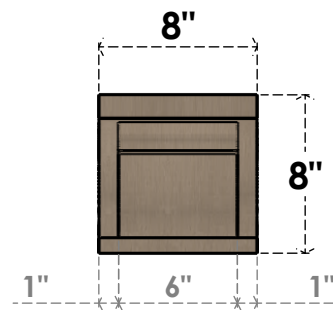

## ITEM NUMBER: CORU08X16X08VIORCPR

8"W X 16"D X 8"H SERIES 3 WIDE VIOLA ROUGH CEDAR TIMBERTHANE FAUX WOOD CORBEL, PRIMED

**SIDE PROFILE**

**FRONT PROFILE**

**ISOMETRIC**

EKENA MILLWORK  
2300 WEST MAIN ST.  
CLARKSVILLE, TX 75426  
TOLL FREE: 866-607-0453  
WWW.EKENAMILLWORK.COM