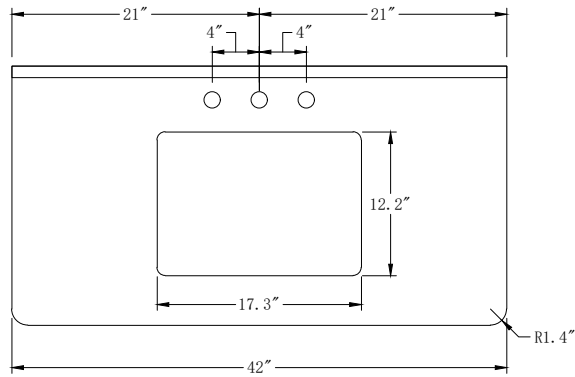

Bathroom Cabinet

Unit

Inch

Model

CVM36

Cabinet:36"x22"x38"

Bathroom Cabinet

Unit

Inch

Model

CVM42

Cabinet: 42"x22"x38"

Bathroom Cabinet

Unit

Inch

Model

CVM48

Cabinet: 48"x22"x38"

Bathroom Cabinet

Unit

Inch

Model

CVM60S

Cabinet:60"x22"x38"