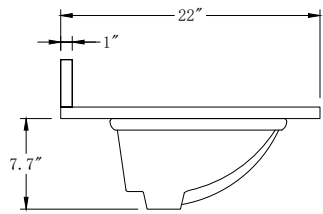

Bathroom Cabinet

Unit

Inch

Model

CVM36

Cabinet:36"x22"x38"

Bathroom Cabinet

Unit

Inch

Model

CVM42

Cabinet: 42"x22"x38"

Bathroom Cabinet

Unit

Inch

Model

CVM48

Cabinet: 48"x22"x38"

Bathroom Cabinet

Unit

Inch

Model

CVM60S

Cabinet:60"x22"x38"

Bathroom Cabinet

Unit

Inch

Model

CVM72D

Cabinet: 72"x22"x38"