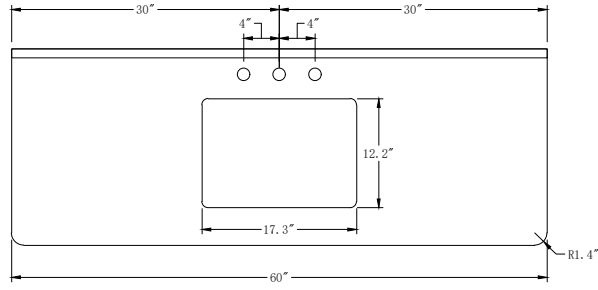

CVM48

Cabinet: 48"x22"x38"

Bathroom Cabinet

Unit

Inch

Model

CVM60S

Cabinet:60"x22"x38"