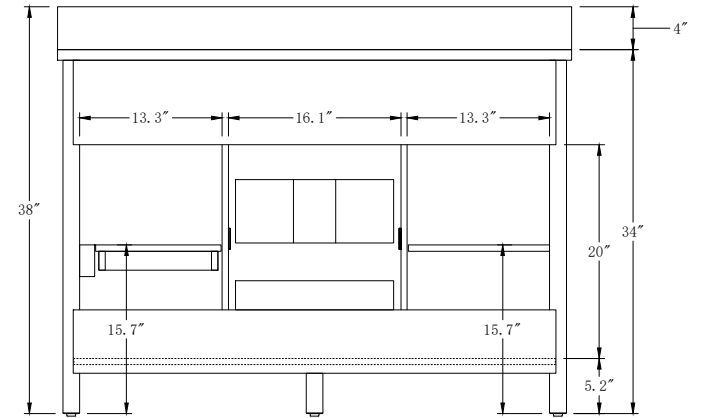

Bathroom Cabinet

Unit

Inch

Model

CVM36

Cabinet:36"x22"x38"

Bathroom Cabinet

Unit

Inch

Model

CVM42

Cabinet: 42"x22"x38"

Bathroom Cabinet

Unit

Inch

Model

CVM48

Cabinet: 48"x22"x38"

Bathroom Cabinet

Unit

Inch

Model

CVM60S

Cabinet:60"x22"x38"