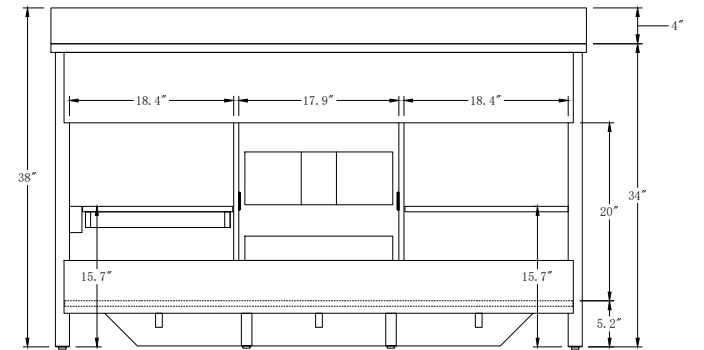

Bathroom Cabinet

Unit

Inch

Model

CVM36

Cabinet:36"x22"x38"

Bathroom Cabinet

Unit

Inch

Model

CVM42

Cabinet: 42"x22"x38"

Bathroom Cabinet

Unit

Inch

Model

CVM48

Cabinet: 48"x22"x38"

Bathroom Cabinet

Unit

Inch

Model

CVM60S

Cabinet:60"x22"x38"

Bathroom Cabinet

Unit

Inch

Model

CVM72D

Cabinet: 72"x22"x38"