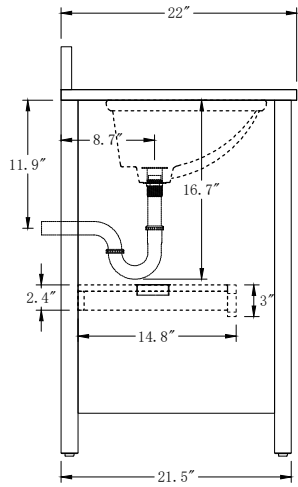

Bathroom Cabinet

Unit

Inch

Model

CVM36

Cabinet:36"x22"x38"

Bathroom Cabinet

Unit

Inch

Model

CVM42

Cabinet: 42"x22"x38"

Bathroom Cabinet

Unit

Inch

Model

CVM48

Cabinet: 48"x22"x38"

Bathroom Cabinet

Unit

Inch

Model

CVM60S

Cabinet:60"x22"x38"

Bathroom Cabinet

Unit

Inch

Model

CVM72D

Cabinet: 72"x22"x38"