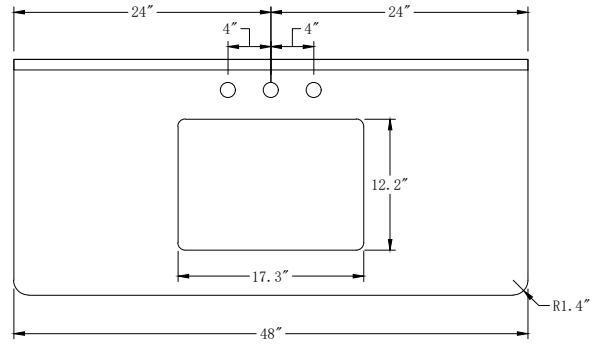

Bathroom Cabinet

Unit

Inch

Model

CVM36

Cabinet:36"x22"x38"

Bathroom Cabinet

Unit

Inch

Model

CVM42

Cabinet: 42"x22"x38"

Bathroom Cabinet

Unit

Inch

Model

CVM48

Cabinet: 48"x22"x38"

Bathroom Cabinet

Unit

Inch

Model

CVM60S

Cabinet:60"x22"x38"