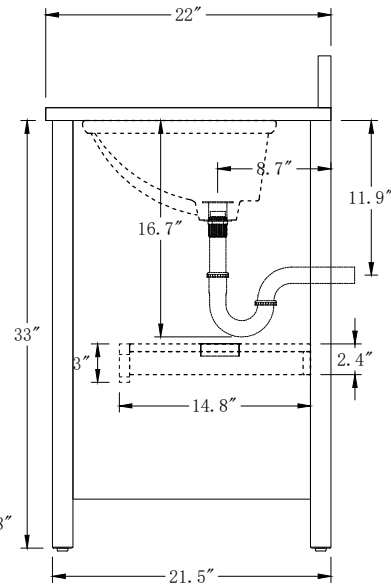

Bathroom Cabinet

Unit

Inch

Model

CVM36

Cabinet:36"x22"x38"

Bathroom Cabinet

Unit

Inch

Model

CVM42

Cabinet: 42"x22"x38"

Bathroom Cabinet

Unit

Inch

Model

CVM48

Cabinet: 48"x22"x38"

Bathroom Cabinet

Unit

Inch

Model

CVM60S

Cabinet:60"x22"x38"

Bathroom Cabinet

Unit

Inch

Model

CVM72D

Cabinet: 72"x22"x38"