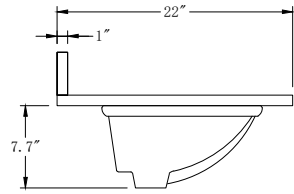

Bathroom Cabinet

Unit

Inch

Model

CVM36

Cabinet:36"x22"x38"

Bathroom Cabinet

Unit

Inch

Model

CVM42

Cabinet: 42"x22"x38"

Bathroom Cabinet

Unit

Inch

Model

CVM48

Cabinet: 48"x22"x38"

Bathroom Cabinet

Unit

Inch

Model

CVM60S

Cabinet:60"x22"x38"