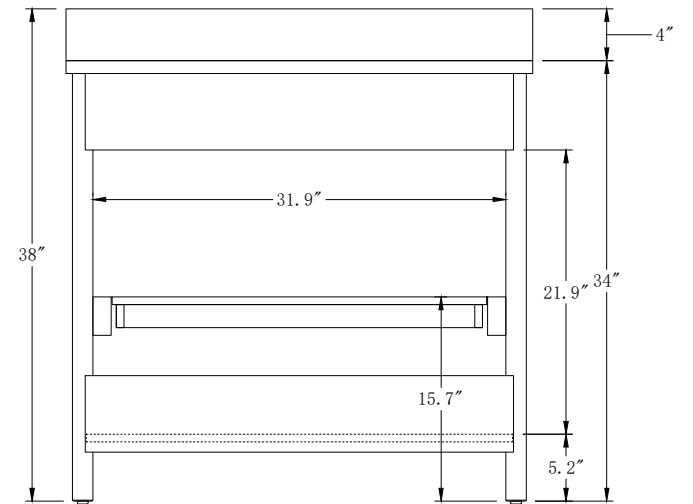

Bathroom Cabinet

Unit

Inch

Model

CVM36

Cabinet:36"x22"x38"

Bathroom Cabinet

Unit

Inch

Model

CVM42

Cabinet: 42"x22"x38"

Bathroom Cabinet

Unit

Inch

Model

CVM48

Cabinet: 48"x22"x38"

Bathroom Cabinet

Unit

Inch

Model

CVM60S

Cabinet:60"x22"x38"

Bathroom Cabinet

Unit

Inch

Model

CVM72D

Cabinet: 72"x22"x38"