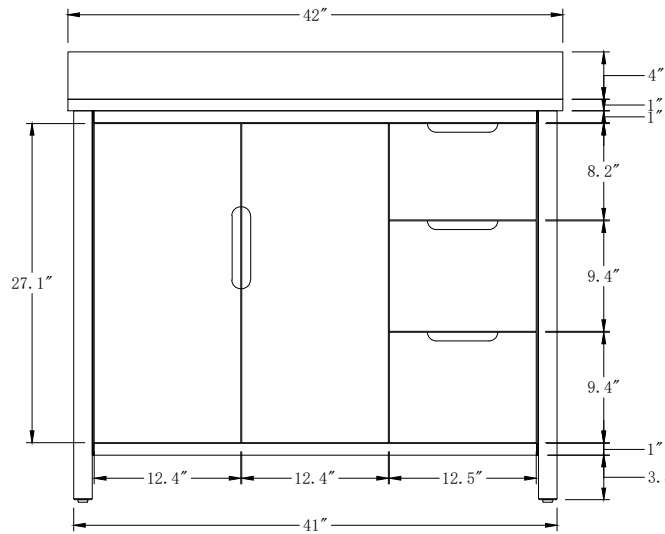

Bathroom Cabinet

Unit

Inch

Model

CVM36

Cabinet:36"x22"x38"

Bathroom Cabinet

Unit

Inch

Model

CVM42

Cabinet: 42"x22"x38"

Bathroom Cabinet

Unit

Inch

Model

CVM48

Cabinet: 48"x22"x38"

Bathroom Cabinet

Unit

Inch

Model

CVM60S

Cabinet:60"x22"x38"

Bathroom Cabinet

Unit

Inch

Model

CVM72D

Cabinet: 72"x22"x38"