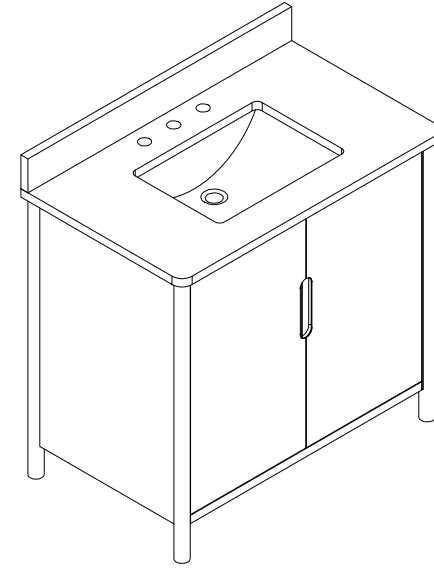

Bathroom Cabinet

Unit

Inch

Model

CVM36

Cabinet:36"x22"x38"

Bathroom Cabinet

Unit

Inch

Model

CVM42

Cabinet: 42"x22"x38"

Bathroom Cabinet

Unit

Inch

Model

CVM48

Cabinet: 48"x22"x38"

Bathroom Cabinet

Unit

Inch

Model

CVM60S

Cabinet:60"x22"x38"

Bathroom Cabinet

Unit

Inch

Model

CVM72D

Cabinet: 72"x22"x38"