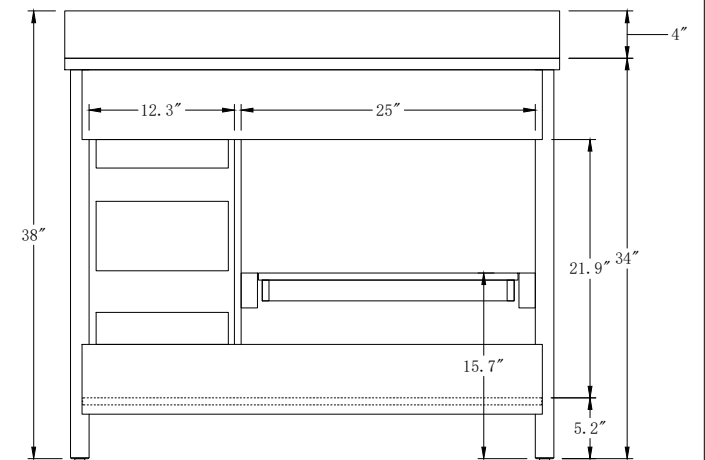

Bathroom Cabinet

Unit

Inch

Model

CVM36

Cabinet:36"x22"x38"

Bathroom Cabinet

Unit

Inch

Model

CVM42

Cabinet: 42"x22"x38"

Bathroom Cabinet

Unit

Inch

Model

CVM48

Cabinet: 48"x22"x38"

Bathroom Cabinet

Unit

Inch

Model

CVM60S

Cabinet:60"x22"x38"

Bathroom Cabinet

Unit

Inch

Model

CVM72D

Cabinet: 72"x22"x38"