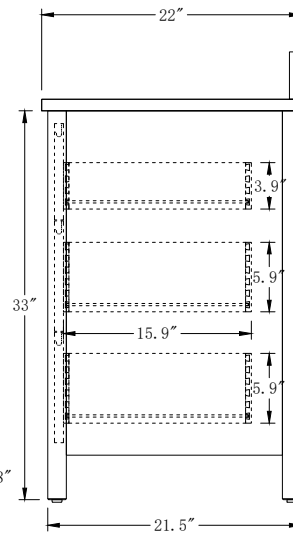

Bathroom Cabinet

Unit

Inch

Model

CVM36

Cabinet:36"x22"x38"

Bathroom Cabinet

Unit

Inch

Model

CVM42

Cabinet: 42"x22"x38"

Bathroom Cabinet

Unit

Inch

Model

CVM48

Cabinet: 48"x22"x38"

Bathroom Cabinet

Unit

Inch

Model

CVM60S

Cabinet:60"x22"x38"

Bathroom Cabinet

Unit

Inch

Model

CVM72D

Cabinet: 72"x22"x38"