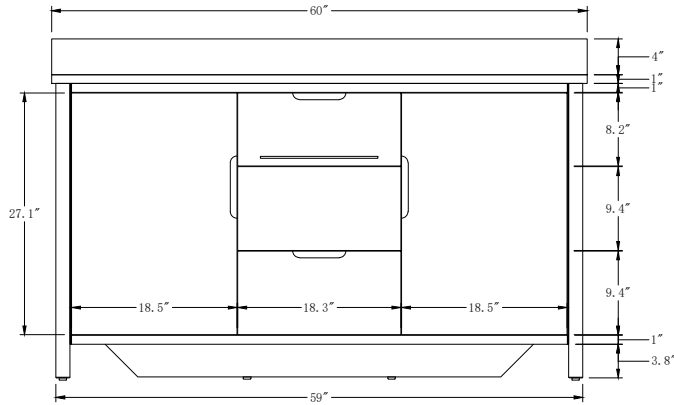

Bathroom Cabinet

Unit

Inch

Model

CVM36

Cabinet:36"x22"x38"

Bathroom Cabinet

Unit

Inch

Model

CVM42

Cabinet: 42"x22"x38"

Bathroom Cabinet

Unit

Inch

Model

CVM48

Cabinet: 48"x22"x38"

Bathroom Cabinet

Unit

Inch

Model

CVM60S

Cabinet:60"x22"x38"

Bathroom Cabinet

Unit

Inch

Model

CVM72D

Cabinet: 72"x22"x38"