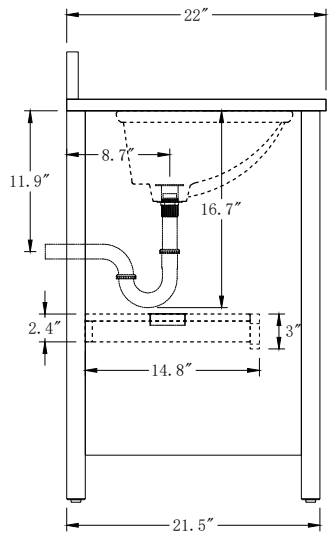

Bathroom Cabinet

Unit

Inch

Model

CVM36

Cabinet:36"x22"x38"

Bathroom Cabinet

Unit

Inch

Model

CVM42

Cabinet: 42"x22"x38"

Bathroom Cabinet

Unit

Inch

Model

CVM48

Cabinet: 48"x22"x38"

Bathroom Cabinet

Unit

Inch

Model

CVM60S

Cabinet:60"x22"x38"

Bathroom Cabinet

Unit

Inch

Model

CVM72D

Cabinet: 72"x22"x38"