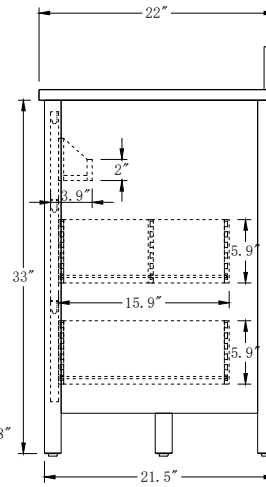

Bathroom Cabinet

Unit

Inch

Model

CVM36

Cabinet:36"x22"x38"

Bathroom Cabinet

Unit

Inch

Model

CVM42

Cabinet: 42"x22"x38"

Bathroom Cabinet

Unit

Inch

Model

CVM48

Cabinet: 48"x22"x38"

Bathroom Cabinet

Unit

Inch

Model

CVM60S

Cabinet:60"x22"x38"

Bathroom Cabinet

Unit

Inch

Model

CVM72D

Cabinet: 72"x22"x38"