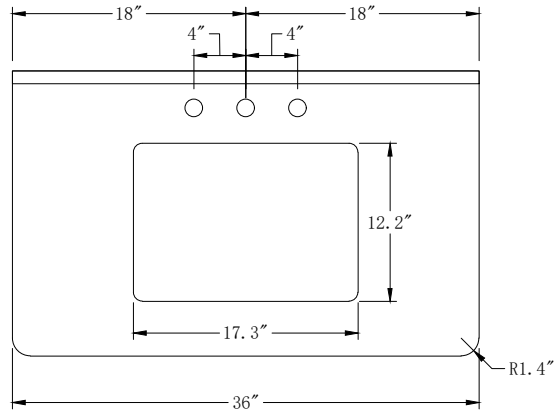

Bathroom Cabinet

Unit

Inch

Model

CVM36

Cabinet:36"x22"x38"

Bathroom Cabinet

Unit

Inch

Model

CVM42

Cabinet: 42"x22"x38"

Bathroom Cabinet

Unit

Inch

Model

CVM48

Cabinet: 48"x22"x38"

Bathroom Cabinet

Unit

Inch

Model

CVM60S

Cabinet:60"x22"x38"

Bathroom Cabinet

Unit

Inch

Model

CVM72D

Cabinet: 72"x22"x38"