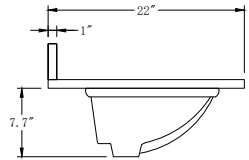

Bathroom Cabinet

Unit

Inch

Model

CVM36

Cabinet:36"x22"x38"

Bathroom Cabinet

Unit

Inch

Model

CVM42

Cabinet: 42"x22"x38"

Bathroom Cabinet

Unit

Inch

Model

CVM48

Cabinet: 48"x22"x38"

Bathroom Cabinet

Unit

Inch

Model

CVM60S

Cabinet:60"x22"x38"