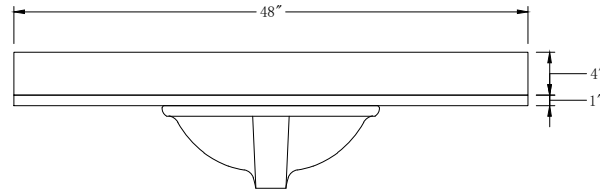

Bathroom Cabinet

Unit

Inch

Model

CVM36

Cabinet:36"x22"x38"

Bathroom Cabinet

Unit

Inch

Model

CVM42

Cabinet: 42"x22"x38"

Bathroom Cabinet

Unit

Inch

Model

CVM48

Cabinet: 48"x22"x38"

Bathroom Cabinet

Unit

Inch

Model

CVM60S

Cabinet:60"x22"x38"