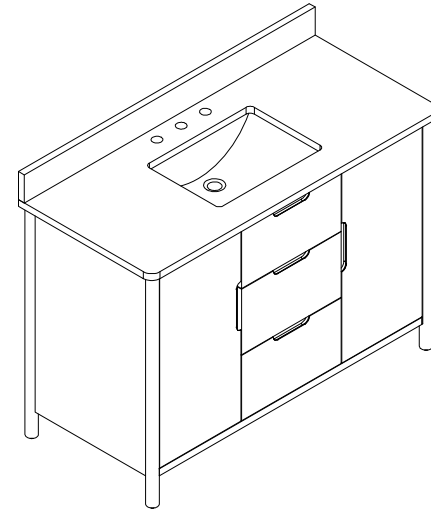

Bathroom Cabinet

Unit

Inch

Model

CVM36

Cabinet:36"x22"x38"

Bathroom Cabinet

Unit

Inch

Model

CVM42

Cabinet: 42"x22"x38"

Bathroom Cabinet

Unit

Inch

Model

CVM48

Cabinet: 48"x22"x38"

Bathroom Cabinet

Unit

Inch

Model

CVM60S

Cabinet:60"x22"x38"