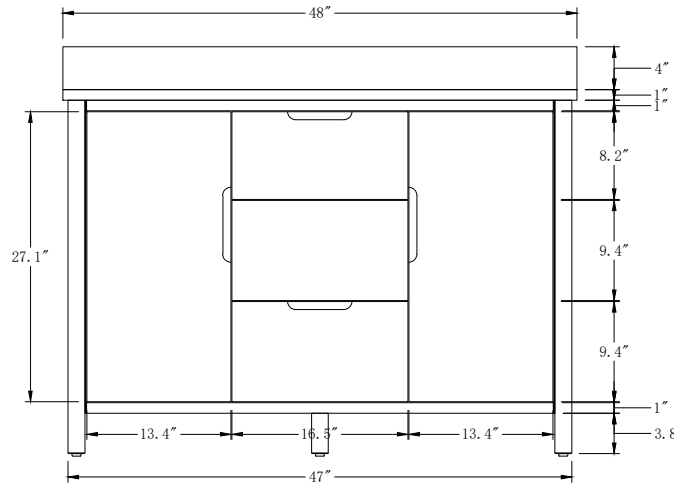

Bathroom Cabinet

Unit

Inch

Model

CVM36

Cabinet:36"x22"x38"

Bathroom Cabinet

Unit

Inch

Model

CVM42

Cabinet: 42"x22"x38"

Bathroom Cabinet

Unit

Inch

Model

CVM48

Cabinet: 48"x22"x38"

Bathroom Cabinet

Unit

Inch

Model

CVM60S

Cabinet:60"x22"x38"

Bathroom Cabinet

Unit

Inch

Model

CVM72D

Cabinet: 72"x22"x38"