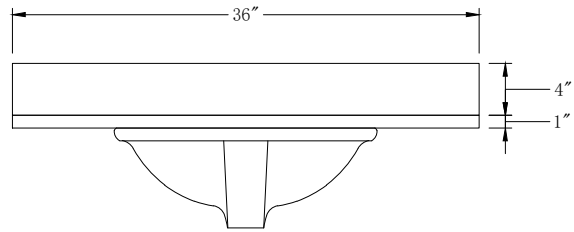

Bathroom Cabinet

Unit

Inch

Model

CVM36

Cabinet:36"x22"x38"

Bathroom Cabinet

Unit

Inch

Model

CVM42

Cabinet: 42"x22"x38"

Bathroom Cabinet

Unit

Inch

Model

CVM48

Cabinet: 48"x22"x38"

Bathroom Cabinet

Unit

Inch

Model

CVM60S

Cabinet:60"x22"x38"