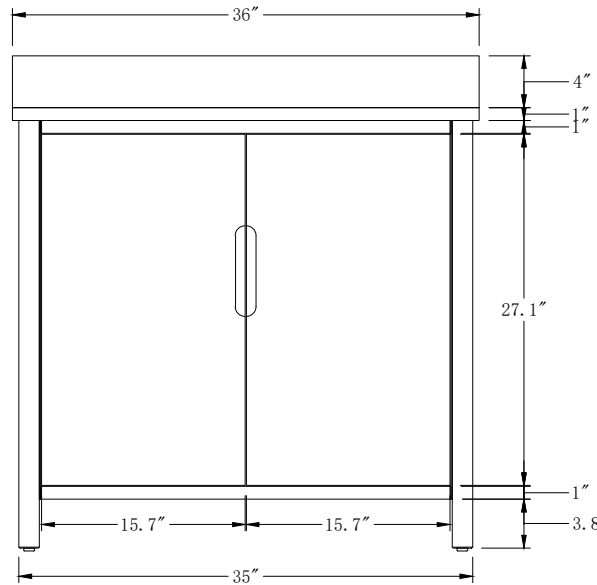

Bathroom Cabinet

Unit

Inch

Model

CVM36

Cabinet:36"x22"x38"

Bathroom Cabinet

Unit

Inch

Model

CVM42

Cabinet: 42"x22"x38"

Bathroom Cabinet

Unit

Inch

Model

CVM48

Cabinet: 48"x22"x38"

Bathroom Cabinet

Unit

Inch

Model

CVM60S

Cabinet:60"x22"x38"

Bathroom Cabinet

Unit

Inch

Model

CVM72D

Cabinet: 72"x22"x38"