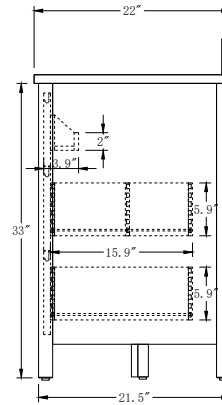

Bathroom Cabinet

Unit

Inch

Model

CVM36

Cabinet:36"x22"x38"

Bathroom Cabinet

Unit

Inch

Model

CVM42

Cabinet: 42"x22"x38"

Bathroom Cabinet

Unit

Inch

Model

CVM48

Cabinet: 48"x22"x38"

Bathroom Cabinet

Unit

Inch

Model

CVM60S

Cabinet:60"x22"x38"

Bathroom Cabinet

Unit

Inch

Model

CVM72D

Cabinet: 72"x22"x38"