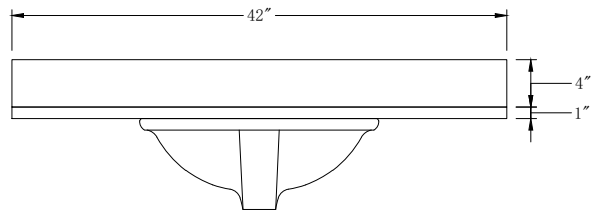

Bathroom Cabinet

Unit

Inch

Model

CVM36

Cabinet:36"x22"x38"

Bathroom Cabinet

Unit

Inch

Model

CVM42

Cabinet: 42"x22"x38"

Bathroom Cabinet

Unit

Inch

Model

CVM48

Cabinet: 48"x22"x38"

Bathroom Cabinet

Unit

Inch

Model

CVM60S

Cabinet:60"x22"x38"