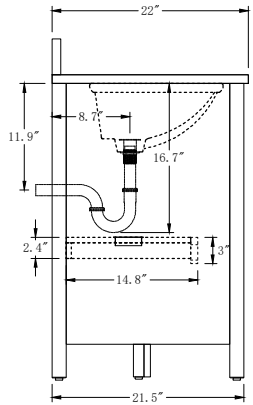

Bathroom Cabinet

Unit

Inch

Model

CVM36

Cabinet:36"x22"x38"

Bathroom Cabinet

Unit

Inch

Model

CVM42

Cabinet: 42"x22"x38"

Bathroom Cabinet

Unit

Inch

Model

CVM48

Cabinet: 48"x22"x38"

Bathroom Cabinet

Unit

Inch

Model

CVM60S

Cabinet:60"x22"x38"

Bathroom Cabinet

Unit

Inch

Model

CVM72D

Cabinet: 72"x22"x38"