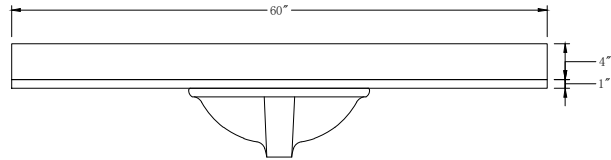

CVM48

Cabinet: 48"x22"x38"

Bathroom Cabinet

Unit

Inch

Model

CVM60S

Cabinet:60"x22"x38"