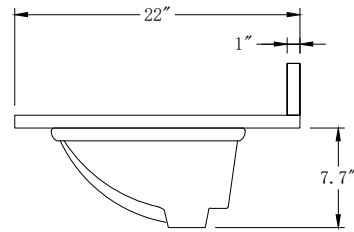

Bathroom Cabinet

Unit

Inch

Model

CVM36

Cabinet:36"x22"x38"

Bathroom Cabinet

Unit

Inch

Model

CVM42

Cabinet: 42"x22"x38"

Bathroom Cabinet

Unit

Inch

Model

CVM48

Cabinet: 48"x22"x38"

Bathroom Cabinet

Unit

Inch

Model

CVM60S

Cabinet:60"x22"x38"

Bathroom Cabinet

Unit

Inch

Model

CVM72D

Cabinet: 72"x22"x38"