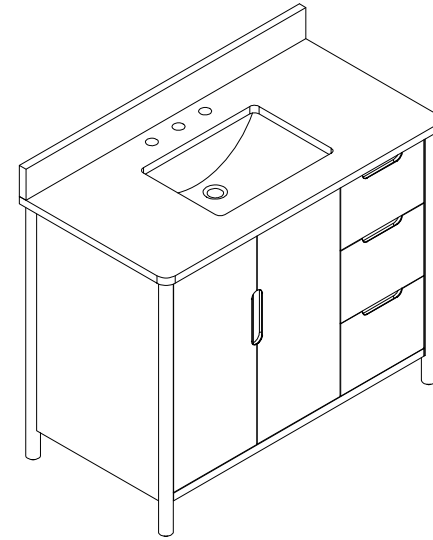

Bathroom Cabinet

Unit

Inch

Model

CVM36

Cabinet:36"x22"x38"

Bathroom Cabinet

Unit

Inch

Model

CVM42

Cabinet: 42"x22"x38"

Bathroom Cabinet

Unit

Inch

Model

CVM48

Cabinet: 48"x22"x38"

Bathroom Cabinet

Unit

Inch

Model

CVM60S

Cabinet:60"x22"x38"

Bathroom Cabinet

Unit

Inch

Model

CVM72D

Cabinet: 72"x22"x38"