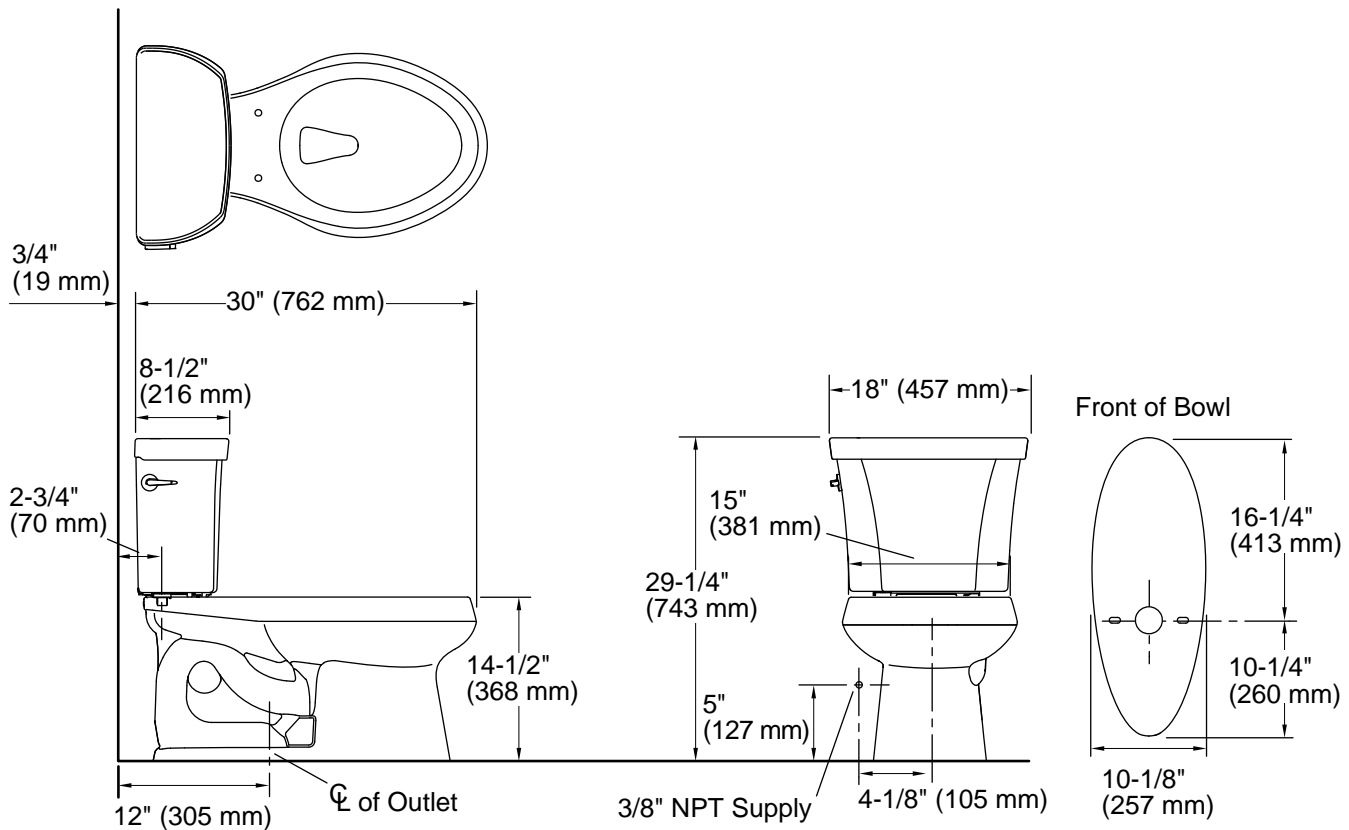

### Installation

- Seat sold separately
- Standard 12" (305 mm) rough-in
- Three-bolt quick-connect installation

## Technical Information

All product dimensions are nominal.

Toilet type:	Floor-mount
Waste Outlet:	Floor
Bowl shape:	Elongated
Flush type:	Class Five
Trap passageway:	2-1/8" (54 mm)
Water surface size:	11-1/4" x 8-1/4" (286 mm x 210 mm)
Rim to water surface:	5-1/4" (133 mm)
Rough-in:	12" (305 mm)
Seat-mounting holes:	5-1/2" (140 mm)