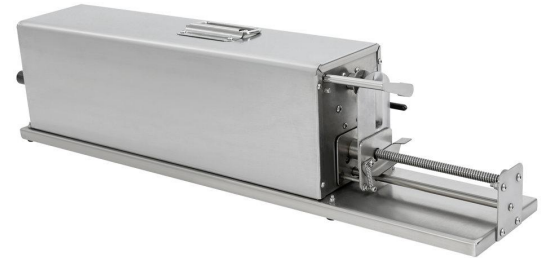

# JJFTD3-000100US

## Specifications

Color: Silver  
Style: Modern  
Shape: Rectangular  
Material: 304 Stainless Steel  
Assembly Required: Yes  
Mounting Type: Free Standing  
Motor Type: DC Brush Motor  
Power Source: Corded Electric  
Plug Type: US Standard  
Voltage: 110V  
Power: 80W  
Motor Speed: 470rpm  
Bamboo Skewer Length: 60cm/23.62in  
Slice Thickness: 3mm/0.12in  
Product Size: 78\*15.5\*18cm/30.71\*6.1\*7.09in  
Package Size: 80\*20\*18cm/31.5\*7.87\*7.09in  
Gross Weight: 9kg/19.84lbs  
Net Weight: 8.2kg/18.08lbs

## Package Included

1\*Electric Potato Tower Machine  
2\*Potato Drillers  
1\*Adapter  
1\*Power Cord  
10\*Bamboo Skewers  
1\*English Manual  
Other Installation Accessories