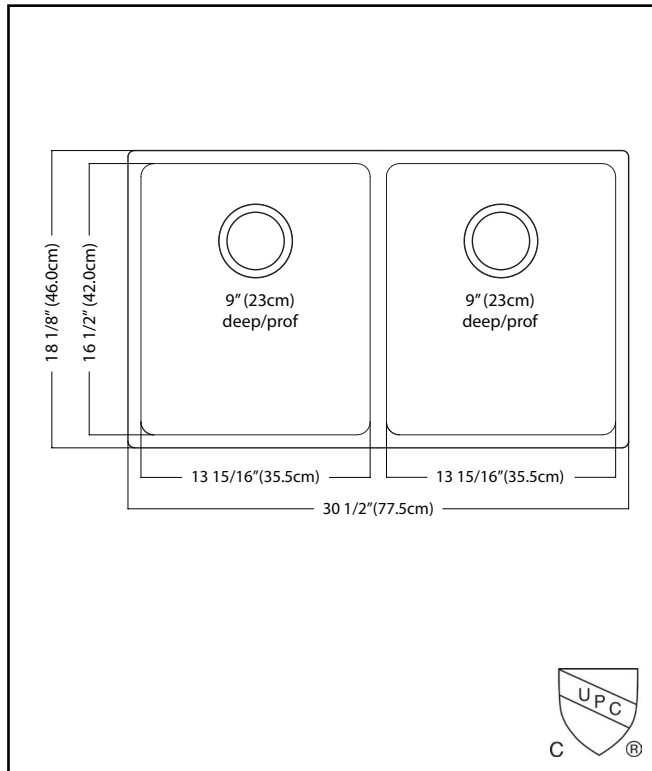

### DOUBLE BOWL 18 GAUGE UNDERMOUNT

MODEL: BDU1831-9N

- ✓ **Quality Beyond Material:** Designed with 18 gauge quality stainless steel with exceptional resistance to staining and corrosion
- ✓ **Larger Bowl Capacity:** A generous capacity bowl that is made even more spacious, with the tighter radius corners, creating ample space for all your prepping and cleaning needs.
- ✓ **Rear Drain Placement:** The rear drain maximizes the usable bottom surface of the bowl while also creating extra cabinet space beneath the sink.
- ✓ **Remarkably Quiet:** Sound dampening system goes to work to reduce the noise caused by a garbage disposal or running water.

## TECHNICAL FEATURES

OVERALL SINK SIZE (OD)	18 1/8" FB x 30 1/2" LR
EQUAL BOWL SIZE (ID)	16 1/2" FB x 13 15/16" LR
BOWL DEPTH	9"
MINIMUM CABINET SIZE	36"
MATERIAL	18 Gauge
BOWL CORNER RADIUS	20 mm
STAINLESS STEEL FINISH	Satin
DRAIN HOLE LOCATION	Rear
INSTALLATION TYPE	Undermount
SOUND COATING	Sound pads
WARRANTY	Limited Lifetime
COUNTRY OF ORIGIN	China