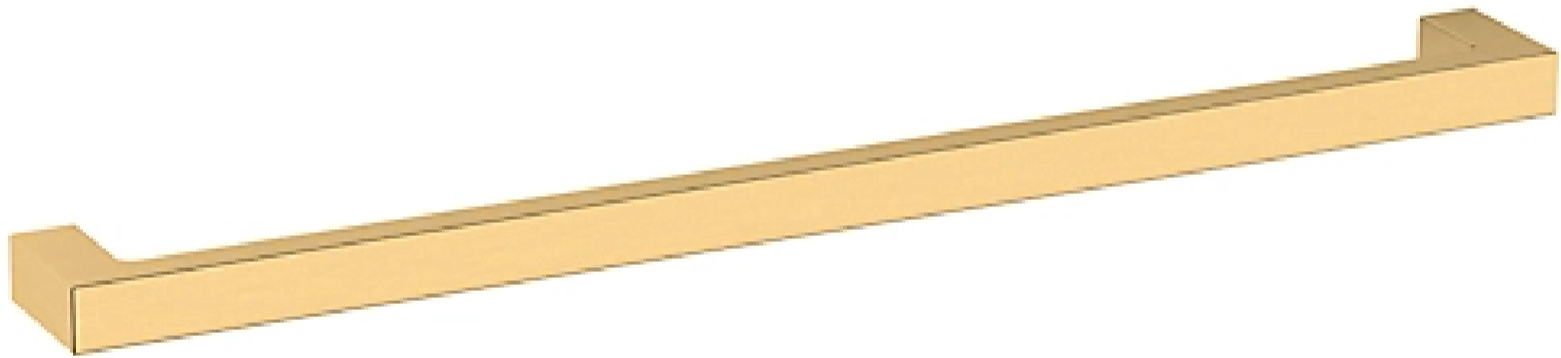

4408 CONTEMPORARY PULL 12" CTC

SPECIFICATIONS

STYLE	Contemporary
PROJECTION	1.25

4408 CONTEMPORARY PULL 12" CTC

ESTATE PORTFOLIO

Model Number:
4408.044

Key Features

- ✓ This family is available in a knob, and 4", 6", 12", and 18" Pull
- ✓ Solid brass construction, feeling the difference in quality in every piece of cabinet hardware.
- ✓ Baldwin's Satin Brass finish is warm, smooth, and is covered with a Limited Lifetime Finish™ Warranty for enduring elegance, no matter the climate.
- ✓ Mounting Hardware included

FINISHES OPTIONS

Satin Nickel - 150, US15

Lifetime (PVD) Polished Nickel - 055

Polished Chrome - 260

Lifetime (PVD) Satin Brass - 044

Satin Black - 190

Venetian Bronze - 112, 11P

Non-lacquered Brass - 031

all measurements in inches

SPECIFICATIONS

STYLE Contemporary

PROJECTION 1.25