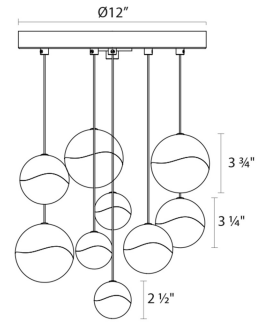

Project:

Grapes LED Pendant Spec Sheet

SKU: 2916.01-SML Learn more at:
<https://sonnemanlight.com/grapes-led-pendant>

Description: Grapes are luminous LED spheres in multiple sizes, arrayed in precise or random patterns, in clusters, or as single points of light. Seen from the middle or above, the crystal appears clear with a subtle luminance. Moving below, the crystal facets become increasingly apparent, refracting the light into a dazzling radiance.

Type #:

Dimensions

Height:	2.5"
Diameter:	12.5"
Canopy/Backplate/Base:	12"
Hanging Details:	10' Adjustable Cord
Shape:	Round Canopy
Size:	9-Light Small
Canopy/Backplate/Base Height:	0.5

Electrical Specs

Bulb(s) Included?:	Yes
Bulb 1 Type:	Integral LED
Bulb Quantity:	9
Input Voltage:	120VAC
Wattage:	27
Initial Lumens:	1350
Color Temperature:	3000K
CRI:	90
Power Supply Type:	Transformer
Power Supply Quantity:	2
Power Supply Location:	Canopy
Dimming Type:	ELV
Bulb Max Wattage:	27

Installation

Installation:	Licensed electrician required
Sloped Ceiling Compatible?:	Compatible

Shipping

Carton 1 L x W x H:	16" X 16" X 12"
Carton 1 Gross Weight:	13 LBS

Shade

Shade 1 Material:	Glass Lens
-------------------	------------