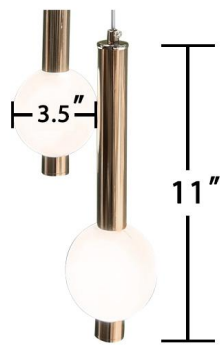

PRODUCT SIZE

RECOMMENDED BULBS LED

Product information

Color: Goldn Material: Iron + Acrylic

Control Method: Wall Control

Weight: Approximately 6.61 Pounds

Built-in LED Light Source (Three-Tone Dimming)