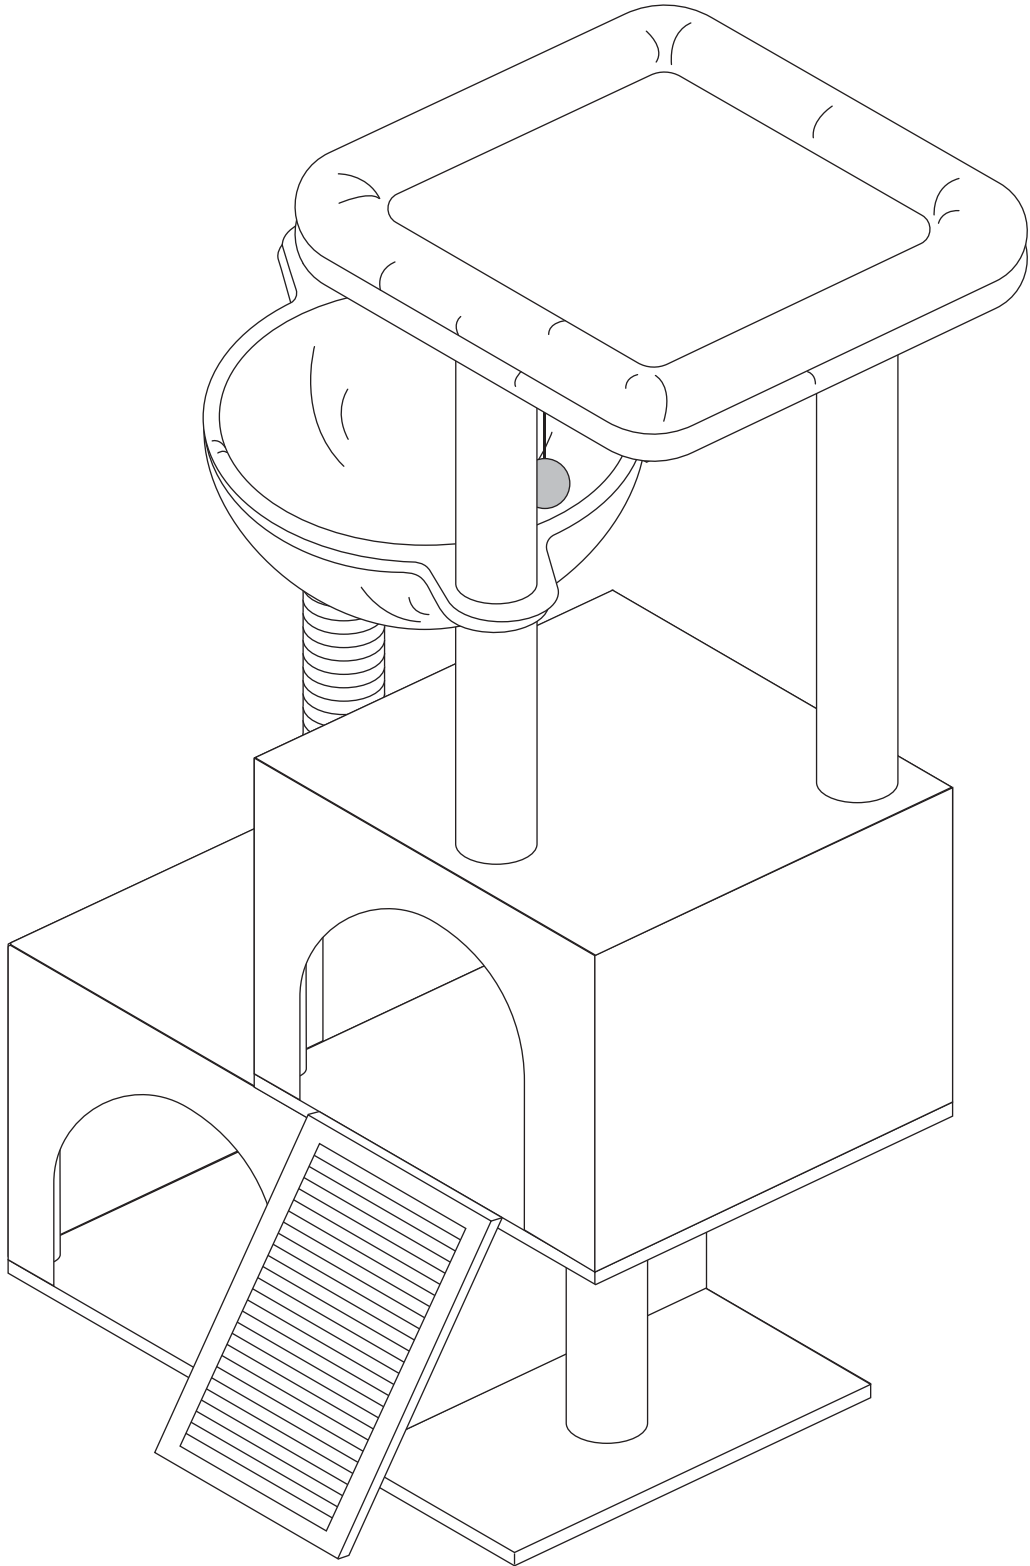

AMT0282

- We are committed to delivering customer-driven products that live up to your high standards.
- We encourage you to write a review sharing your experiences with the product.
- For further service:
  - Email us for further assistance: pawzroad@gmail.com