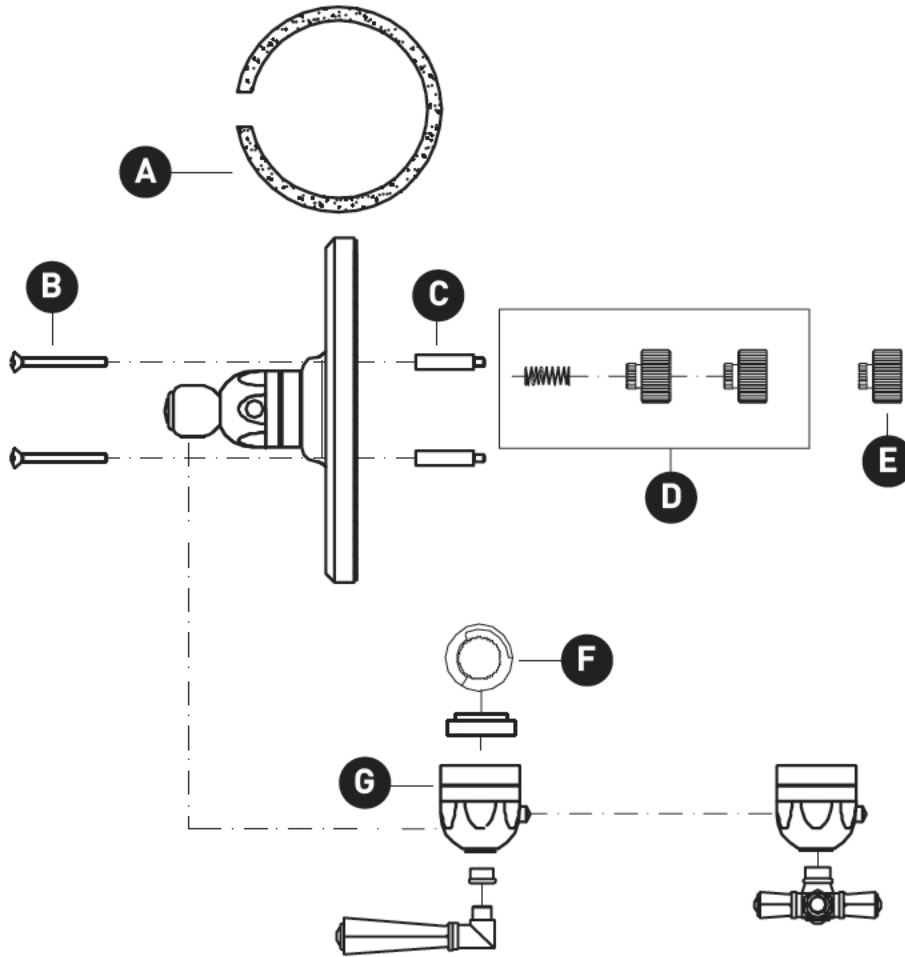

ORDER BY PART NUMBER

ILLUSTRATED PARTS

A4923

San Giovanni™ 3/4" Thermostatic Trim Without Volume Control

ID	Kit Number	Finish
A	C7921	N/A
B	C7539	N/A
C	C7914	N/A
D	C7913SET	N/A
E	C7919/820	N/A
F	C7911	N/A
G	C7902	N/A

ILLUSTRATIONS DES PIÈCES

A4923

Garniture thermostatique San Giovanni™ 3/4"
sans contrôle de volume

ID	Référence du kit	Finition
A	C7921	N/A
B	C7539	N/A
C	C7914	N/A
D	C7913SET	N/A
E	C7919/820	N/A
F	C7911	N/A
G	C7902	N/A