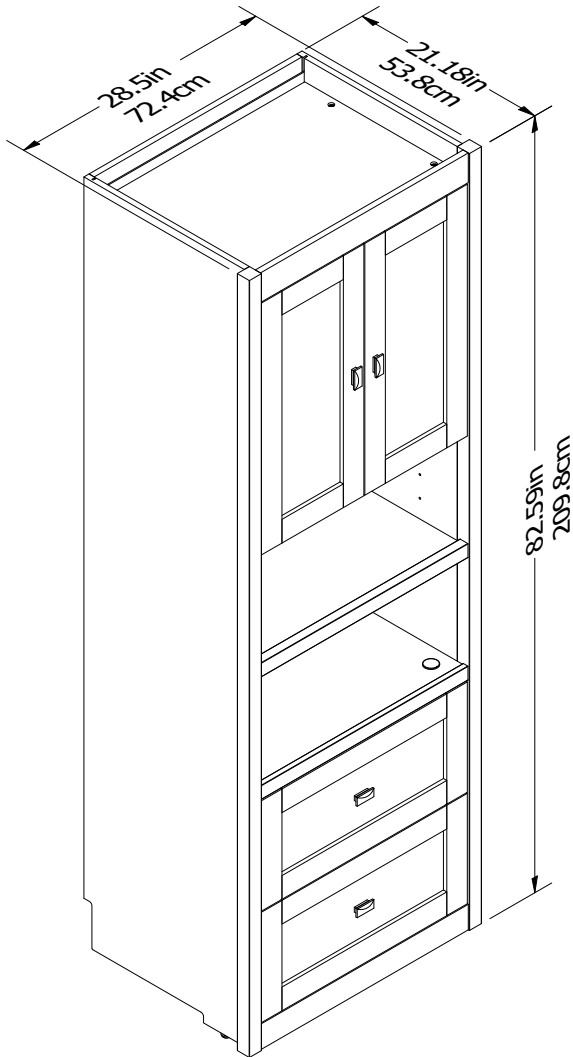

Side Cabinet 1576215COM

Wood Breakdown:
PB 90% & MDF 5%
Total storage: 16.91 cubic feet

Overall Product Size:
28.5"W x 21.18"D x 82.59"H
72.4cm W x 53.8cm D x 209.8cm H

Load Limits:
Top Shelf - 10 lbs
Adjustable Shelf - 40 lbs
Upper Shelf - 30 lbs
Glass Shelf - 30 lbs
Lower Shelf - 40 lbs
Drawer - 25 lbs ea

Interior Drawer dimensions:
23.7 in. (60.2cm) W
5.71 in. (14.5 cm) H
12.99 in. (33.0 cm) D

Maximum Weight Capacities
1.02 cubic feet each storage area
Unit Weight: 157.8 lbs. (71.73 kg)