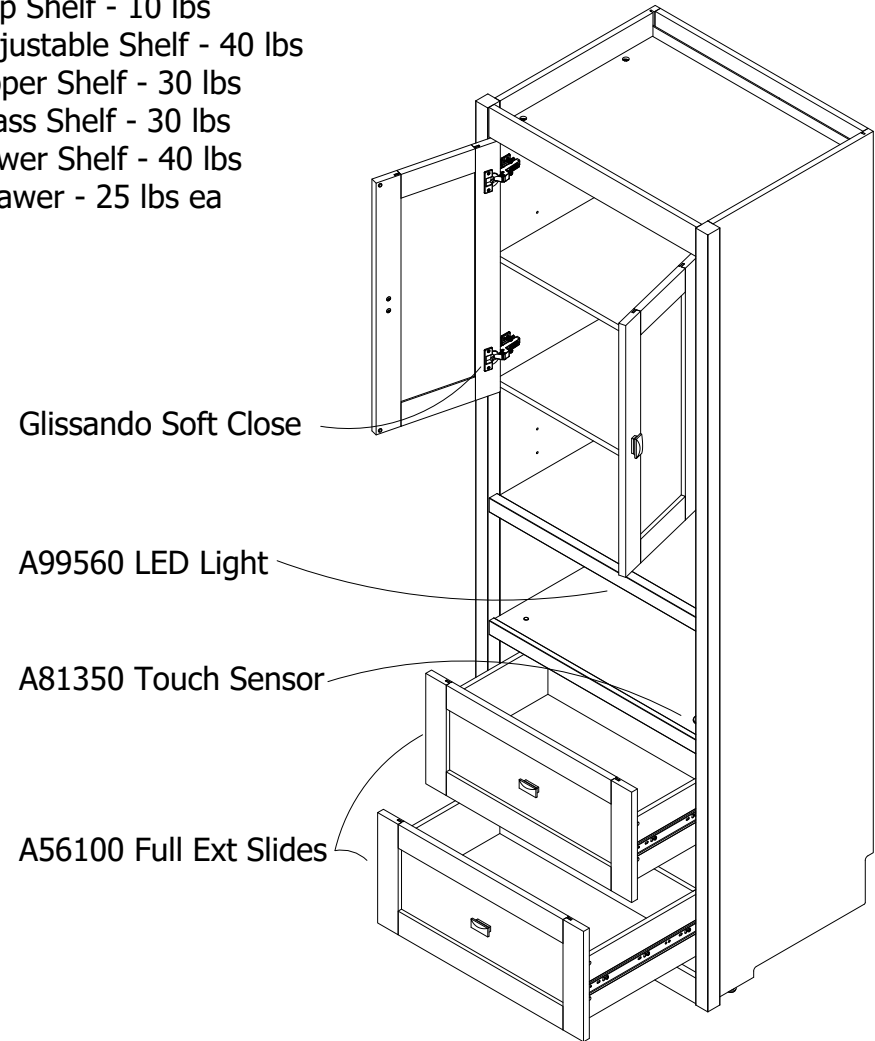

Side Cabinet 1576215COM

Wood Breakdown:
PB 90% & MDF 5%
Total storage: 16.91 cubic feet

Overall Product Size:
28.5"W x 21.18"D x 82.59"H
72.4cm W x 53.8cm D x 209.8cm H

Load Limits:
Top Shelf - 10 lbs
Adjustable Shelf - 40 lbs
Upper Shelf - 30 lbs
Glass Shelf - 30 lbs
Lower Shelf - 40 lbs
Drawer - 25 lbs ea

Interior Drawer dimensions:
23.7 in. (60.2cm) W
5.71 in. (14.5 cm) H
12.99 in. (33.0 cm) D

Maximum Weight Capacities
1.02 cubic feet each storage area
Unit Weight: 157.8 lbs. (71.73 kg)