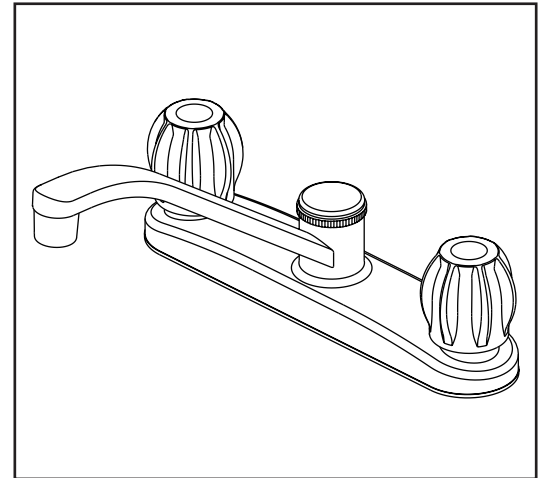

## KITCHEN FAUCETS

- Two handle dock mount
- 3 hole sink applications

### STANDARD SPECIFICATIONS:

- Max. flow rate 1.5 gpm @ 60 psi, 5.7 L/min @ 414 kPa
- 8" (203 mm) centerset
- Spout rotates 360°
- The fully replaceable, washerless valve design rotates from the full-off position to the full-on position in 90°
- The valve stems on the hot and cold stems are interchangeable
- 1/2"-14 NPSM threaded male inlet adapters