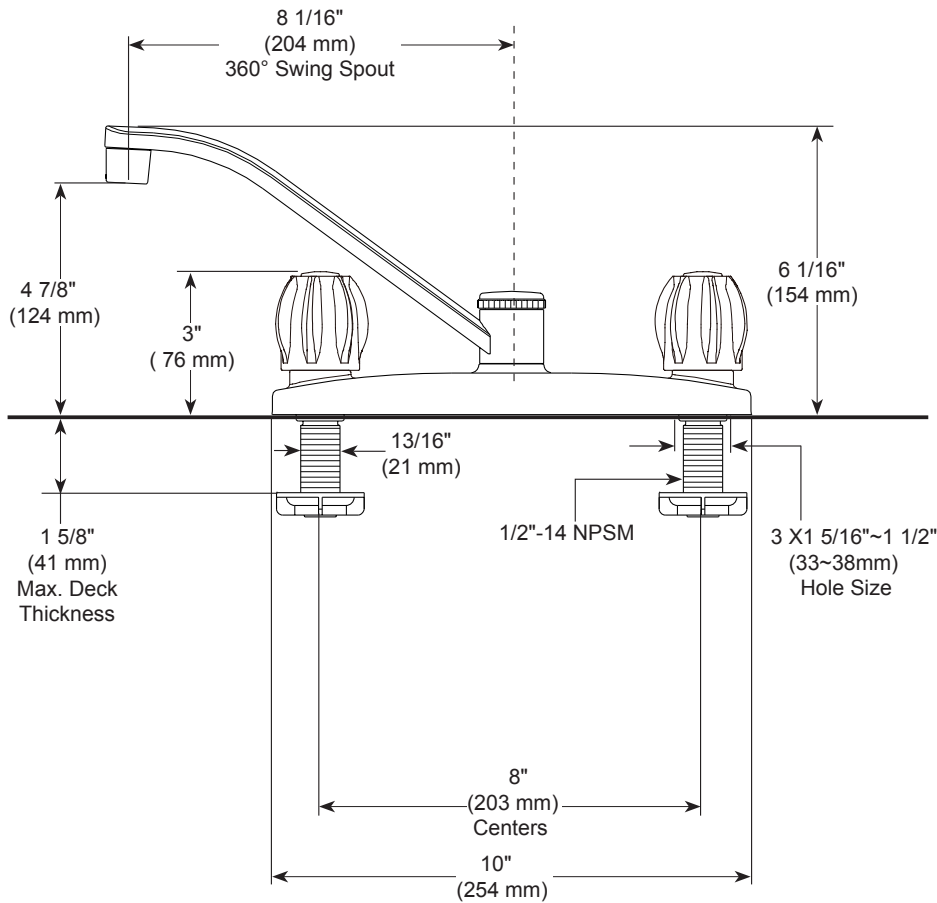

## KITCHEN FAUCETS

- Two handle dock mount
- 3 hole sink applications

### STANDARD SPECIFICATIONS:

- Max. flow rate 1.5 gpm @ 60 psi, 5.7 L/min @ 414 kPa
- 8" (203 mm) centerset
- Spout rotates 360°
- The fully replaceable, washerless valve design rotates from the full-off position to the full-on position in 90°
- The valve stems on the hot and cold stems are interchangeable
- 1/2"-14 NPSM threaded male inlet adapters