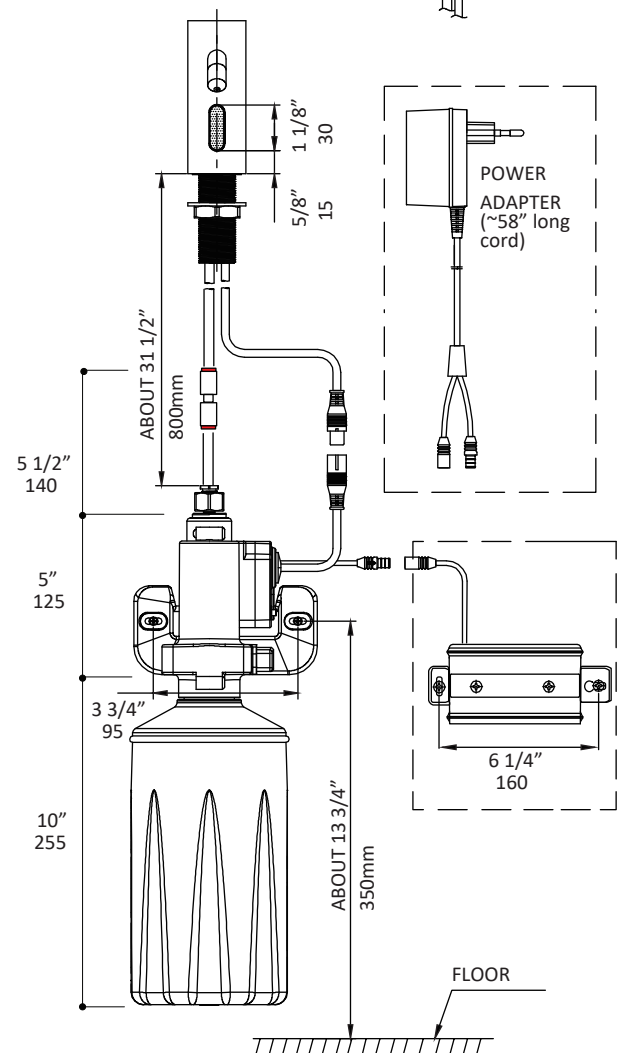

LACAVA

ZOOM deck-mount soap dispenser EX05A

Specifications:

Installation:	deck-mount 1-hole, touch-free
Exterior Dimensions:	H: 4" SPOUT: 5"
Material:	solid brass construction spout
Soap volume discharge:	0.07 oz (2mL)/level (4 levels)
Power supply:	AC/DC
Finishes:	CR - polished chrome PN - polished nickel NI - brushed nickel BG - brushed gold 44 - matte black TN - titanium
Cutout Size:	Ø 1 1/8"
Accessories included:	power adapter, large soap bottle #EXBTL, all supply lines and battery box

Features:

- **Touch-free safety from spreading undesirable pathogens**
- **Commercial grade automated fixture**
- Power supply options:
 - AC - transformer with a plug to electricity and/or
 - DC - battery pack for 4 x D alkaline batteries (batteries not included)
 - on average lasts for 75,000 use cycles
- Plastic refillable bottle with 0.5 gal (1.9 L) capacity
- Optional small bottle .21 gal (.8 L) supplied upon request – specify code EXBTS at the time of order
- Liquid soap viscosity: 1000-3500 cps (mpA-s). Not for use with foam soap
- Minimum distance between sensor and surface 4"
- Sensing range: 2"-12" (5cm - 30cm) can be adjusted at the factory upon request
- Complements the Zoom Collection
- No reflective surfaces (mirrors, polished metal finishes, etc) to be placed in the range of the sensor

LACAVA reserves the right to revise any dimension or information on this sheet without notice. Dimensions are nominal and may vary within an industry accepted tolerance of 1/4". Drawings provided herein are meant to give the user an idea of the product and are not made to scale. Location of plumbing is meant for reference, your specific application may vary.