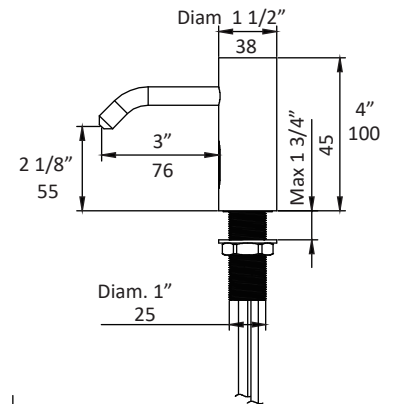

LACAVA

ZOOM deck-mount soap dispenser EX05A

Specifications:

Installation:	deck-mount 1-hole, touch-free
Exterior Dimensions:	H: 4" SPOUT: 5"
Material:	solid brass construction spout
Soap volume discharge:	0.07 oz (2mL)/level (4 levels)
Power supply:	AC/DC
Finishes:	CR - polished chrome PN - polished nickel NI - brushed nickel BG - brushed gold 44 - matte black TN - titanium
Cutout Size:	Ø 1 1/8"
Accessories included:	power adapter, large soap bottle #EXBTL, all supply lines and battery box

Features:

- **Touch-free safety from spreading undesirable pathogens**
- **Commercial grade automated fixture**
- Power supply options:
 - AC - transformer with a plug to electricity and/or
 - DC - battery pack for 4 x D alkaline batteries (batteries not included)
 - on average lasts for 75,000 use cycles
- Plastic refillable bottle with 0.5 gal (1.9 L) capacity
- Optional small bottle .21 gal (.8 L) supplied upon request – specify code EXBTS at the time of order
- Liquid soap viscosity: 1000-3500 cps (mpA-s). Not for use with foam soap
- Minimum distance between sensor and surface 4"
- Sensing range: 2"-12" (5cm - 30cm) can be adjusted at the factory upon request
- Complements the Zoom Collection
- No reflective surfaces (mirrors, polished metal finishes, etc) to be placed in the range of the sensor

LACAVA reserves the right to revise any dimension or information on this sheet without notice. Dimensions are nominal and may vary within an industry accepted tolerance of 1/4". Drawings provided herein are meant to give the user an idea of the product and are not made to scale. Location of plumbing is meant for reference, your specific application may vary.