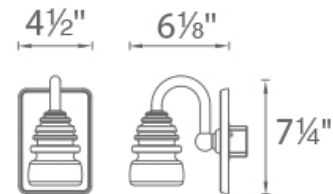

LINE DRAWING