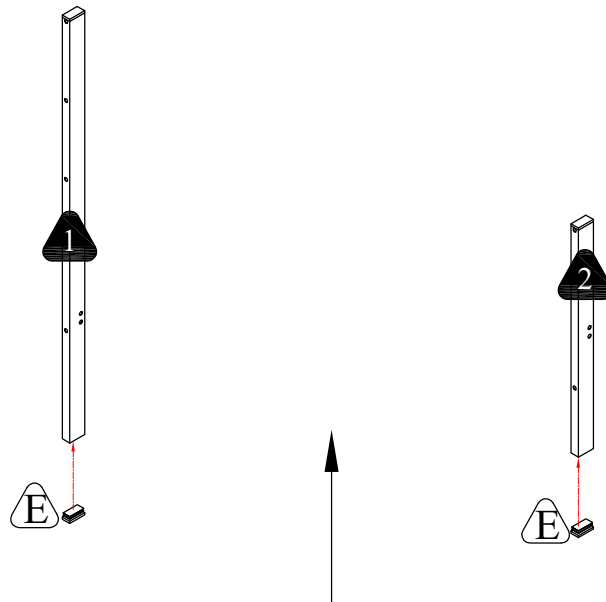

IMPORTANT SAFETY NOTICE: READ CAREFULLY BEFORE BEGINNING ASSEMBLY!

- ⚠ Hardware packs and small components should be away from the children, avoid eating and being injured
- ⚠ Please, follow with the assembly steps in order
- ⚠ Please, do not tighten any screw before each assembling unit is well placed in appropriate position
- ⚠ Please, make sure all components are fixed firmly locked without any potential safety hazard
  After assembly and before using
- ⚠ Please, use this product correctly, according to its purpose to avoid danger happened
- ⚠ Please, do not stand on any component of this product, except the ladder of this product after fixing locked safely
- ⚠ Such as the wall fastening devices are essential parts of this product. Please fix firmly locked without any potential safety hazard before using
- ⚠ Please check all contents of this product inside of carton (s) carefully, small parts may have been lost during shipment, if any! contact further with the retailer from which you purchased this product to obtain, do not use any substitute part
- ⚠ This assembly instructions booklet contains important safety information, please read and keep for further reference
- ⚠ This products is designed referring to overall loading of each set final product,
  Please avoid to load on single point of final product making damaged
  product name : Ingram Twin Bed overall loading: 400 LBS (maximum)

STEP 1

E

20x40x10
4PCS

INGRAM TWIN BED