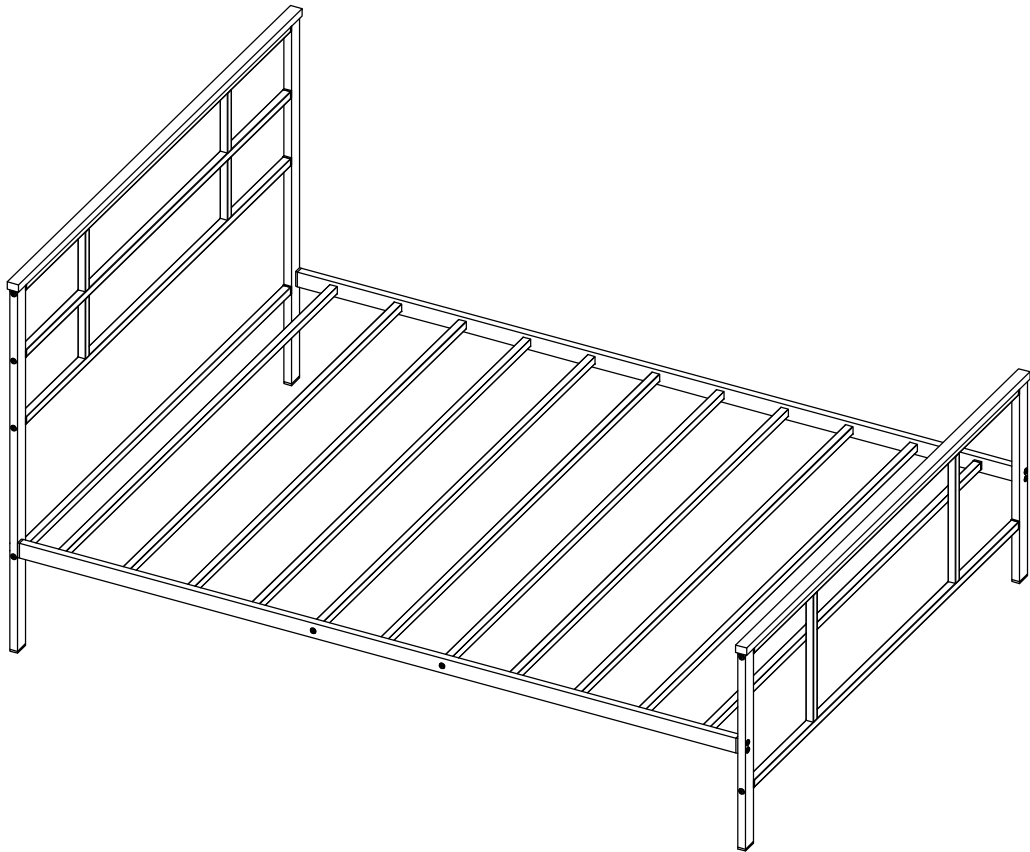

ASSEMBLY INSTRUCTIONS

Description : *INGRAM TWIN BED*
Dimension : 76.3L"x40.5"Wx39.3"H

Cube Size 1 : 76.8"x 16.7"x 4.5"

NW: 31.9 LBS
GW: 37.4 LBS

INGRAM TWIN BED

PART LIST

 <p>1 2PCS</p>	 <p>2 2PCS</p>	 <p>3 1PC</p>	 <p>4 1PC</p>
 <p>5 2PCS</p>	 <p>6 2PCS</p>	 <p>7 1PC</p>	 <p>8 2PCS</p>
 <p>9 9PCS</p>			

HARDWARE LIST

 <p>A 1/4"*60 12PCS</p>	 <p>B 1/4"*40 8PCS</p>	 <p>C 1/4"*30 8PCS</p>	 <p>D 1/4"*20 4PCS</p>	 <p>E 20x40x10 4PCS</p>	 <p>F 4x60 2PCS</p>
--	---	---	---	--	--

IMPORTANT SAFETY NOTICE: READ CAREFULLY BEFORE BEGINNING ASSEMBLY!

- ⚠ Hardware packs and small components should be away from the children, avoid eating and being injured
- ⚠ Please, follow with the assembly steps in order
- ⚠ Please, do not tighten any screw before each assembling unit is well placed in appropriate position
- ⚠ Please, make sure all components are fixed firmly locked without any potential safety hazard
After assembly and before using
- ⚠ Please, use this product correctly, according to its purpose to avoid danger happened
- ⚠ Please, do not stand on any component of this product, except the ladder of this product after fixing locked safely
- ⚠ Such as the wall fastening devices are essential parts of this product. Please fix firmly locked without any potential safety hazard before using
- ⚠ Please check all contents of this product inside of carton (s) carefully, small parts may have been lost during shipment, if any! contact further with the retailer from which you purchased this product to obtain, do not use any substitute part
- ⚠ This assembly instructions booklet contains important safety information, please read and keep for further reference
- ⚠ This products is designed referring to overall loading of each set final product,
Please avoid to load on single point of final product making damaged
product name : Ingram Twin Bed overall loading: 400 LBS (maximum)

STEP 1

E

20x40x10
4PCS

INGRAM TWIN BED

STEP 1

STEP 1

INGRAM TWIN BED

STEP 1