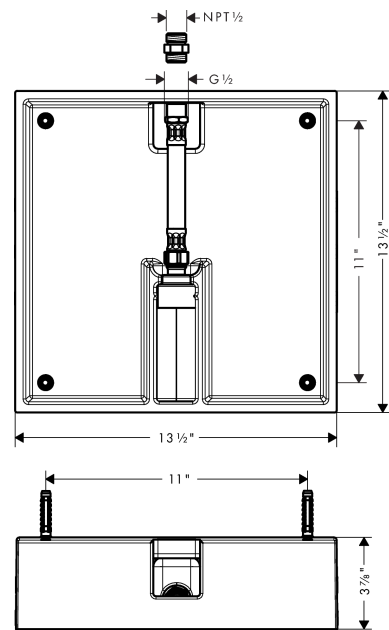

Raindance E
Rough, Showerhead 400 Square 1-Jet
 Finishes : n.a. Part no. : 26254181

Description

Features
 · 1/2" NPT

Item details

List Price \$ 119.00

Compliance

Product image

Scale drawing

Raindance E
Rough, Showerhead 400 Square 1-Jet
 Finishes : n.a. Part no. : 26254181

Exploded drawing

Year of production: >03/18

Raindance E
Rough, Showerhead 400 Square 1-Jet
 Finishes : n.a. Part no. : **26254181**

Spare parts list

Year of production: >03/18

Pos.	Description	Part no.	Price	PU
1	mounting kit	97722000	-	1
2	connection hose 600 mm G½ x G½	25928000	-	1