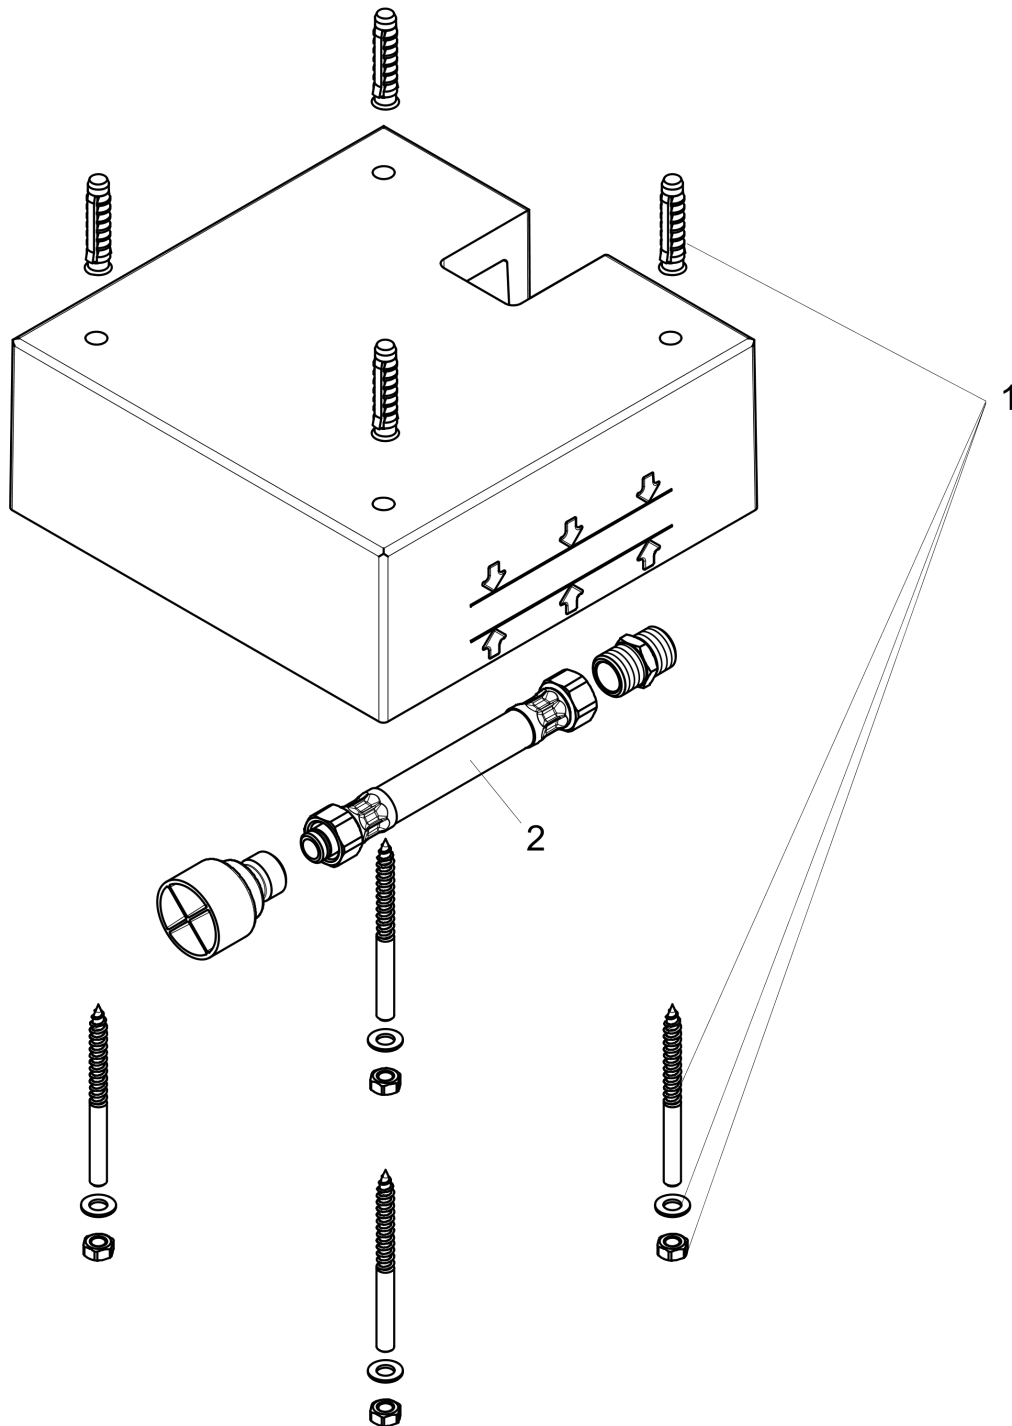

Raindance E
Rough, Showerhead 400 Square 1-Jet
 Finishes : n.a. Part no. : 26254181

Description

Features
 · 1/2" NPT

Item details

List Price \$ 119.00

Compliance

Product image

Scale drawing

Raindance E
Rough, Showerhead 400 Square 1-Jet
 Finishes : n.a. Part no. : 26254181

Exploded drawing

Year of production: >03/18

Raindance E
Rough, Showerhead 400 Square 1-Jet
 Finishes : n.a. Part no. : **26254181**

Spare parts list

Year of production: >03/18

Pos.	Description	Part no.	Price	PU
1	mounting kit	97722000	-	1
2	connection hose 600 mm G½ x G½	25928000	-	1