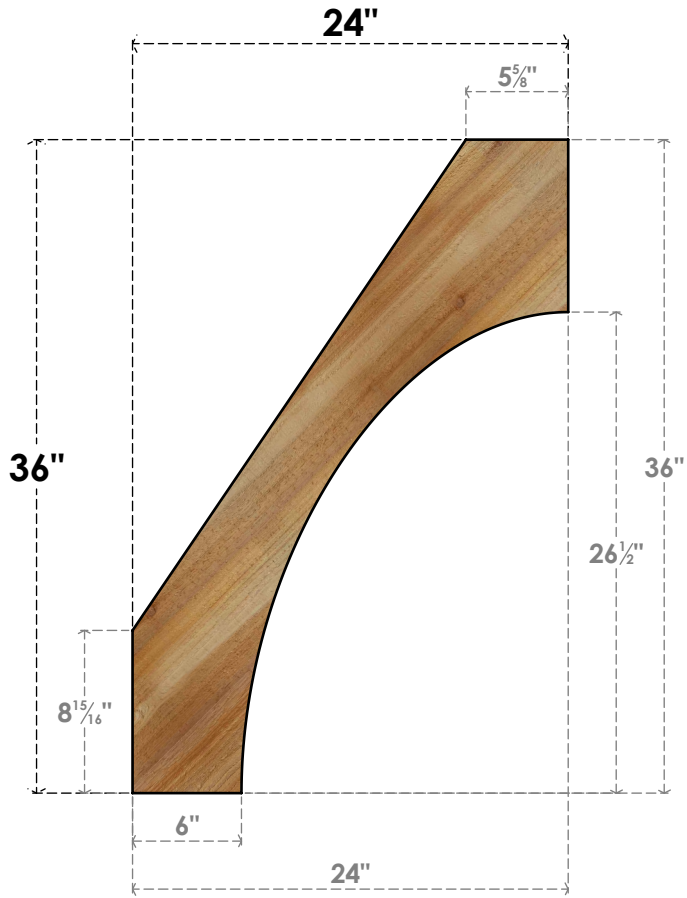

BRC06X24X36WTLOORWR

6"W X 24"D X 36"H WESTLAKE ROUGH SAWN BRACE, WESTERN RED CEDAR

SIDE

FRONT

EKENA MILLWORK
 2300 WEST MAIN ST.
 CLARKSVILLE, TX 75426
 TOLL FREE: 866-607-0453
 WWW.EKENAMILLWORK.COM

NOTES