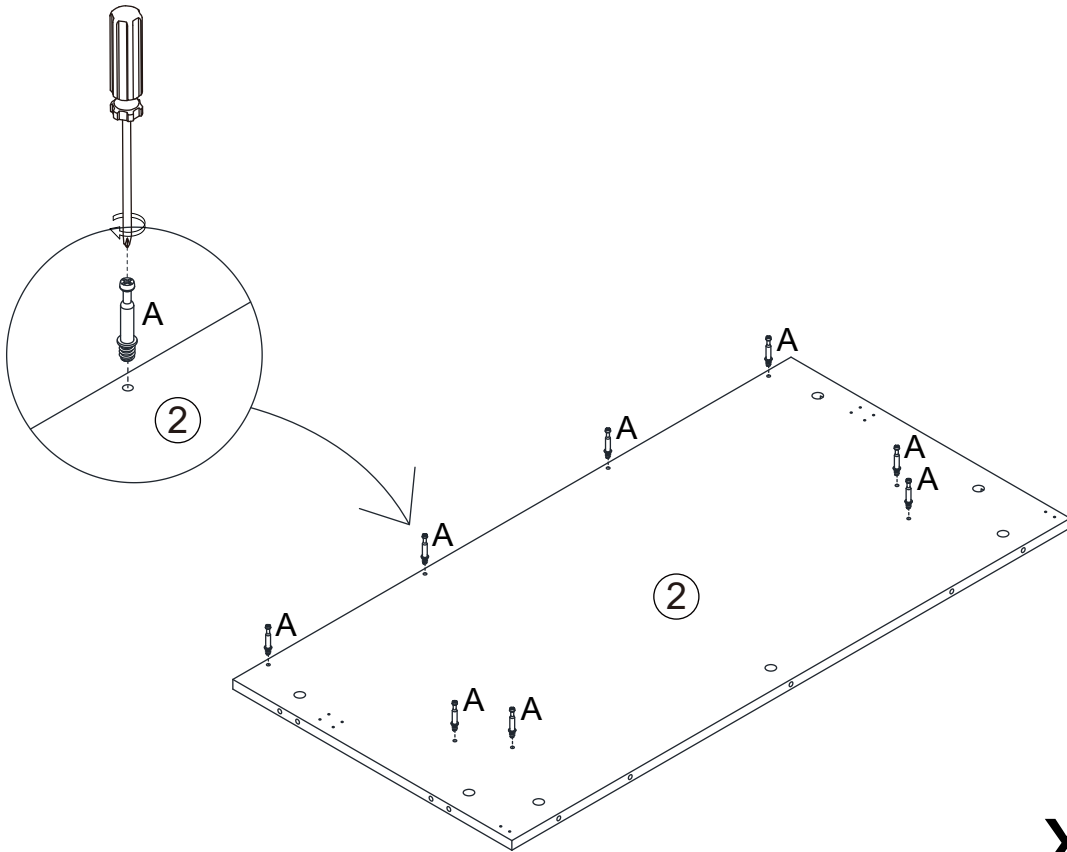

Installation instruction

Parts and Operation Elements

			
① 2pcs	② 2pcs	③ 2pcs	④ 2pcs
			
⑤ 2pcs	⑥ 4pcs	⑦ 2pcs	⑧ 2pcs
			
⑨ 2pcs	⑩ 1pc	⑪ 4pcs	

Hardware

			
Cam bolt		7x30mm	4x30mm screw
A 72+2pcs	B 114+2pcs	C 46+2pcs	D 16+2pcs
			
7x68mm	4x12mm		
E 21+2pcs	F 52+2pcs	G 8pcs	H 2pcs
			
		4x14mm	
I 6pcs	J 16+2pcs	K 48+2pcs	L 1pc
			
M 10pcs			

SPARE BAG

THE SPARE BAG INCLUDED EXTRA HARDWARE FOR DAMAGED OR MISSING SMALL HARDWARE WHILE YOU ARE ASSEMBLING

1

A x16

x2

2

E x3

B x6