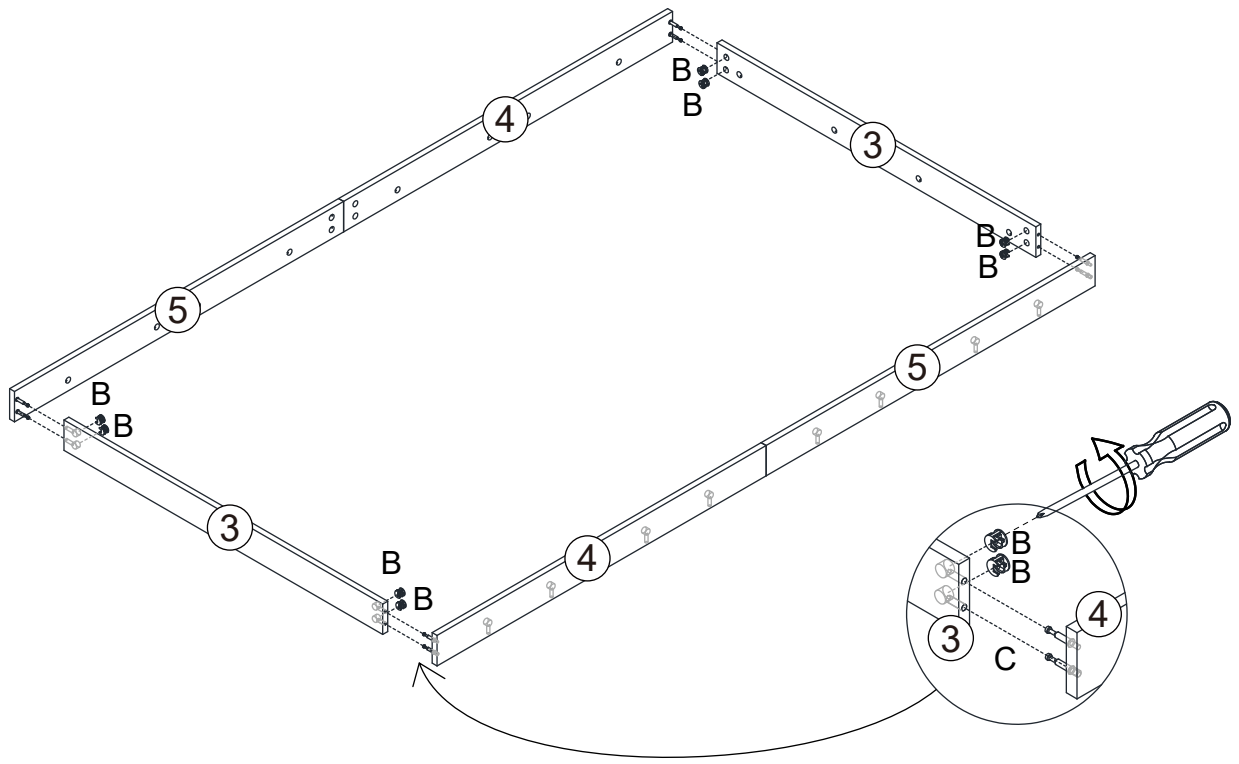

Installation instruction

Parts and Operation Elements

			
① 2pcs	② 2pcs	③ 2pcs	④ 2pcs
			
⑤ 2pcs	⑥ 4pcs	⑦ 2pcs	⑧ 2pcs
			
⑨ 2pcs	⑩ 1pc	⑪ 4pcs	

Hardware

			
Cam bolt		7x30mm	4x30mm screw
A 72+2pcs	B 114+2pcs	C 46+2pcs	D 16+2pcs
			
7x68mm	4x12mm		
E 21+2pcs	F 52+2pcs	G 8pcs	H 2pcs
			
		4x14mm	
I 6pcs	J 16+2pcs	K 48+2pcs	L 1pc
			
M 10pcs			

8

9

A  x24

10

B  x24

C  x16

11

B  x16

- F  x48
- G  x8