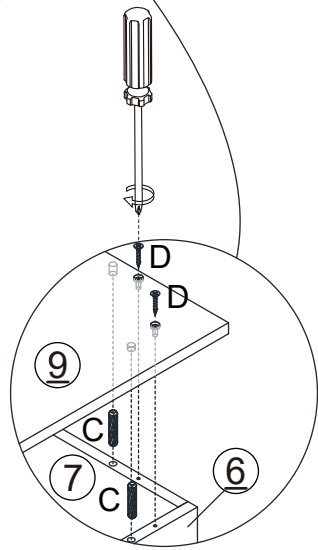

Installation instruction

Parts and Operation Elements

			
① 2pcs	② 2pcs	③ 2pcs	④ 2pcs
			
⑤ 2pcs	⑥ 4pcs	⑦ 2pcs	⑧ 2pcs
			
⑨ 2pcs	⑩ 1pc	⑪ 4pcs	

Hardware

			
Cam bolt		7x30mm	4x30mm screw
A 72+2pcs	B 114+2pcs	C 46+2pcs	D 16+2pcs
			
7x68mm	4x12mm		
E 21+2pcs	F 52+2pcs	G 8pcs	H 2pcs
			
		4x14mm	
I 6pcs	J 16+2pcs	K 48+2pcs	L 1pc
			
M 10pcs			

8

9

A  x24

10

B  x24

C  x16

11

B  x16

J  x16

12

- E  x6
- B  x12
- C  x4

13

- F  x4
- H  x2

14

- C  x16
- D  x16
- M  x10

15

- F  x48
- G  x8