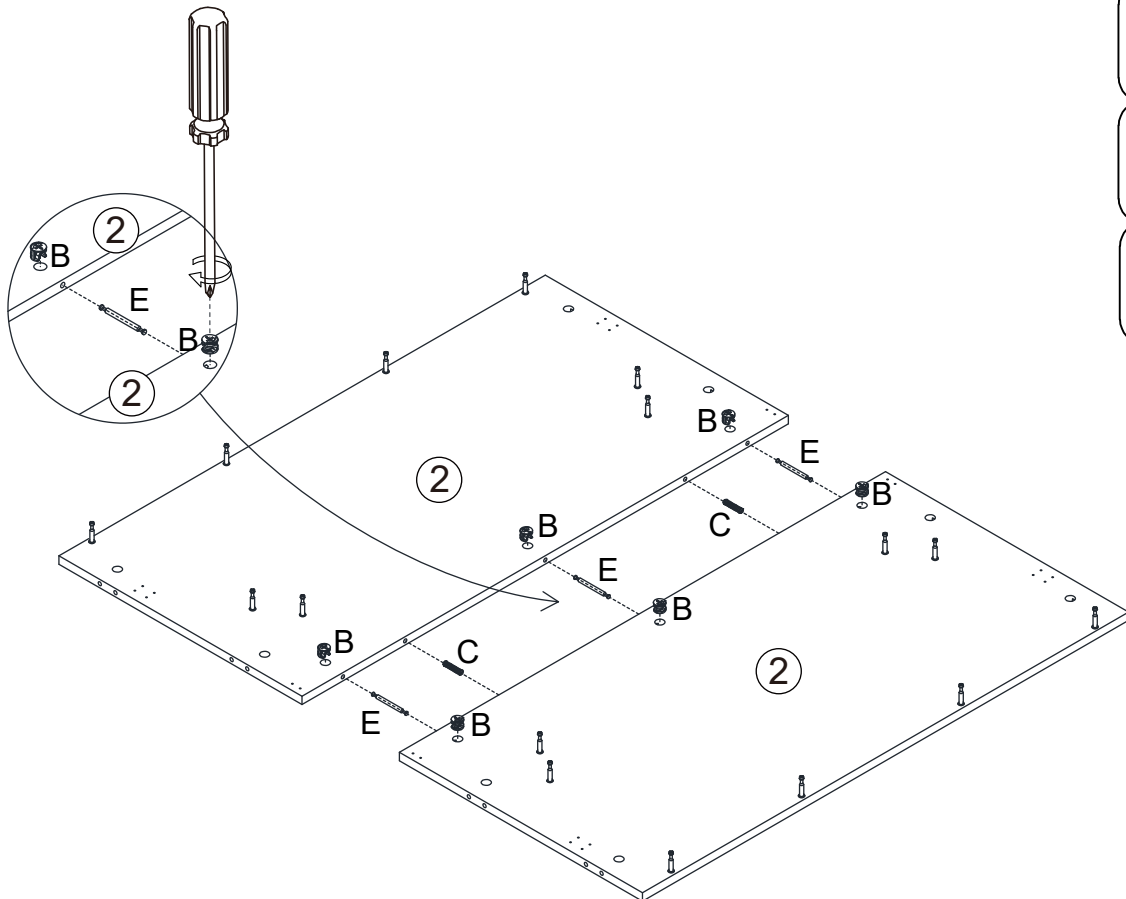

Installation instruction

Parts and Operation Elements

			
① 2pcs	② 2pcs	③ 2pcs	④ 2pcs
			
⑤ 2pcs	⑥ 4pcs	⑦ 2pcs	⑧ 2pcs
			
⑨ 2pcs	⑩ 1pc	⑪ 4pcs	

Hardware

			
Cam bolt		7x30mm	4x30mm screw
A 72+2pcs	B 114+2pcs	C 46+2pcs	D 16+2pcs
			
7x68mm	4x12mm		
E 21+2pcs	F 52+2pcs	G 8pcs	H 2pcs
			
		4x14mm	
I 6pcs	J 16+2pcs	K 48+2pcs	L 1pc
			
M 10pcs			

SPARE BAG

THE SPARE BAG INCLUDED EXTRA HARDWARE FOR DAMAGED OR MISSING SMALL HARDWARE WHILE YOU ARE ASSEMBLING

1

A x16

x2

2

E x3

B x6

8

9

A  x24

10

B  x24

C  x16

11

B  x16