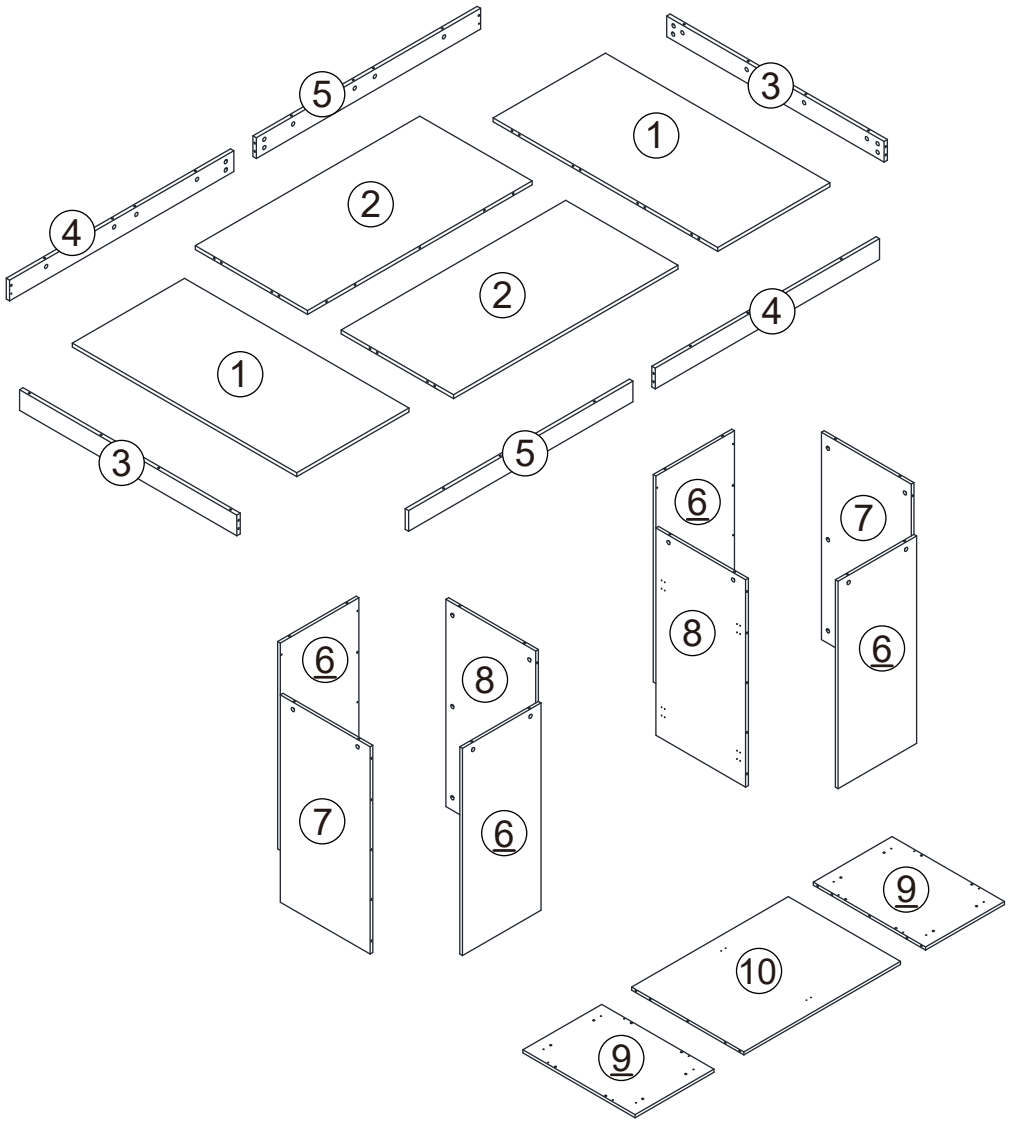

Installation instruction

Parts and Operation Elements

			
① 2pcs	② 2pcs	③ 2pcs	④ 2pcs
			
⑤ 2pcs	⑥ 4pcs	⑦ 2pcs	⑧ 2pcs
			
⑨ 2pcs	⑩ 1pc	⑪ 4pcs	

Hardware

			
Cam bolt		7x30mm	4x30mm screw
A 72+2pcs	B 114+2pcs	C 46+2pcs	D 16+2pcs
			
7x68mm	4x12mm		
E 21+2pcs	F 52+2pcs	G 8pcs	H 2pcs
			
		4x14mm	
I 6pcs	J 16+2pcs	K 48+2pcs	L 1pc
			
M 10pcs			

SPARE BAG

THE SPARE BAG INCLUDED EXTRA HARDWARE FOR DAMAGED OR MISSING SMALL HARDWARE WHILE YOU ARE ASSEMBLING

1

A x16

x2

2

E x3

B x6

8

9

A  x24

10

B  x24

C  x16

11

B  x16

- F  x48
- G  x8