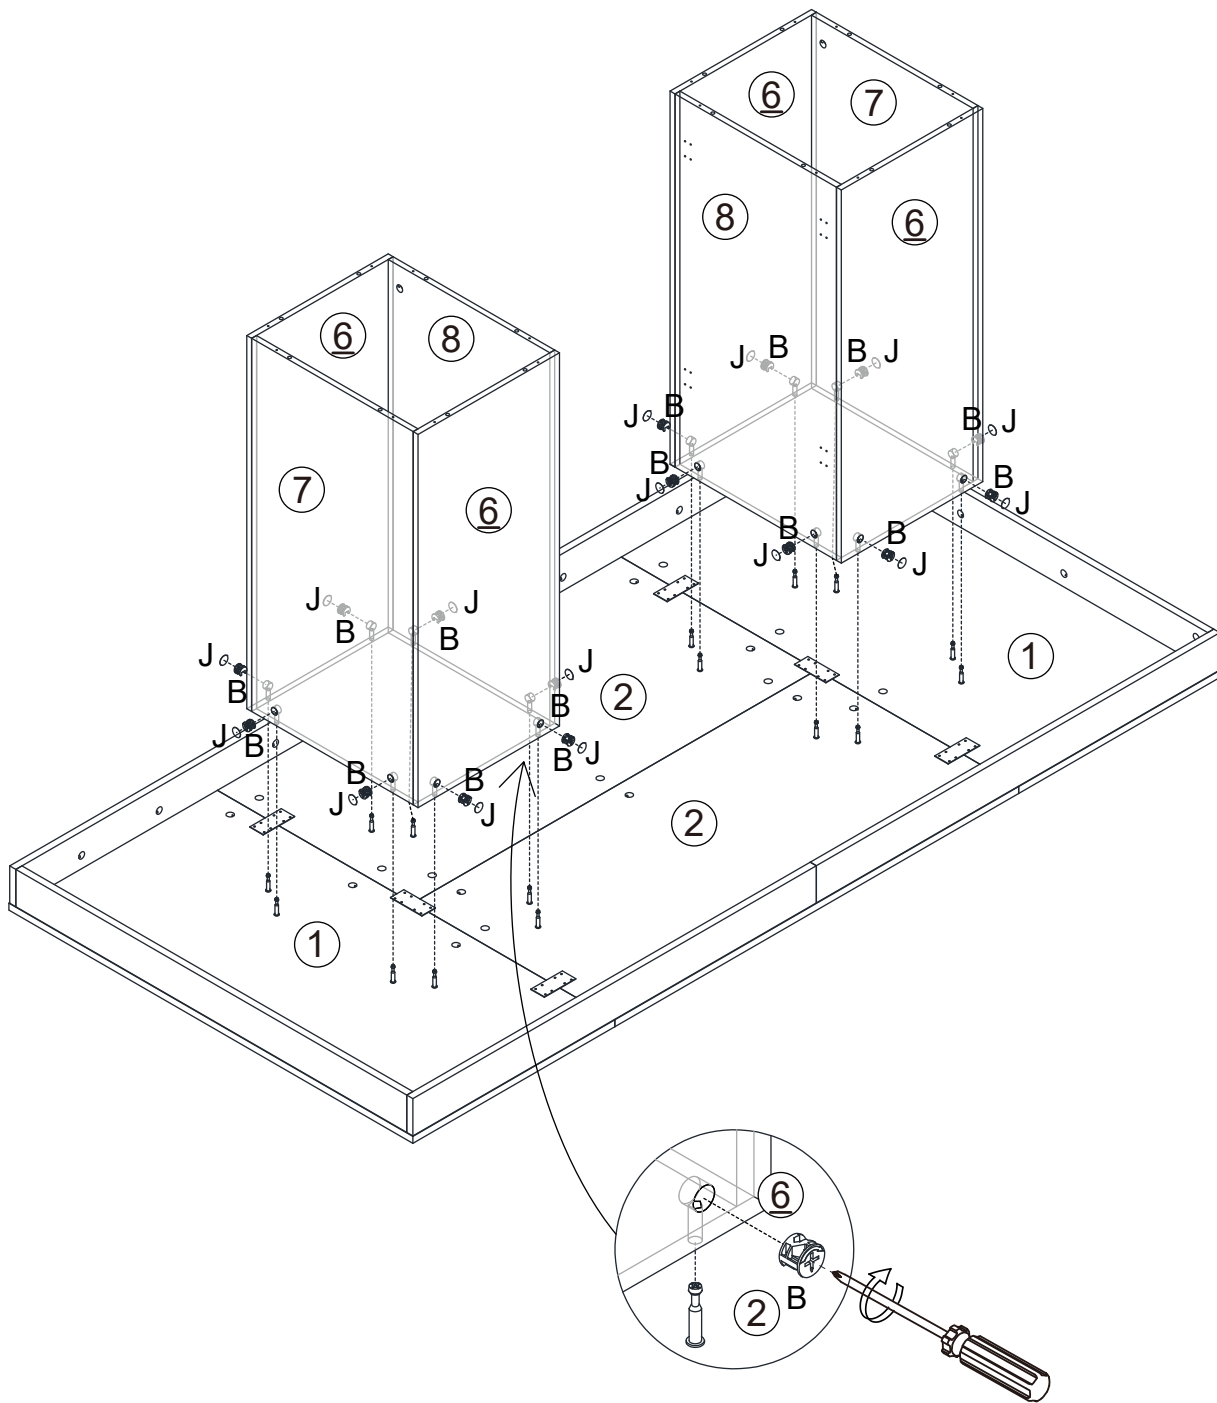

Installation instruction

Parts and Operation Elements

			
① 2pcs	② 2pcs	③ 2pcs	④ 2pcs
			
⑤ 2pcs	⑥ 4pcs	⑦ 2pcs	⑧ 2pcs
			
⑨ 2pcs	⑩ 1pc	⑪ 4pcs	

Hardware

			
Cam bolt		7x30mm	4x30mm screw
A 72+2pcs	B 114+2pcs	C 46+2pcs	D 16+2pcs
			
7x68mm	4x12mm		
E 21+2pcs	F 52+2pcs	G 8pcs	H 2pcs
			
		4x14mm	
I 6pcs	J 16+2pcs	K 48+2pcs	L 1pc
			
M 10pcs			

8

9

A  x24

10

B  x24

C  x16

11

B  x16

J  x16

12

- E  x6
- B  x12
- C  x4

13

- F  x4
- H  x2

14

- C  x16
- D  x16
- M  x10

15