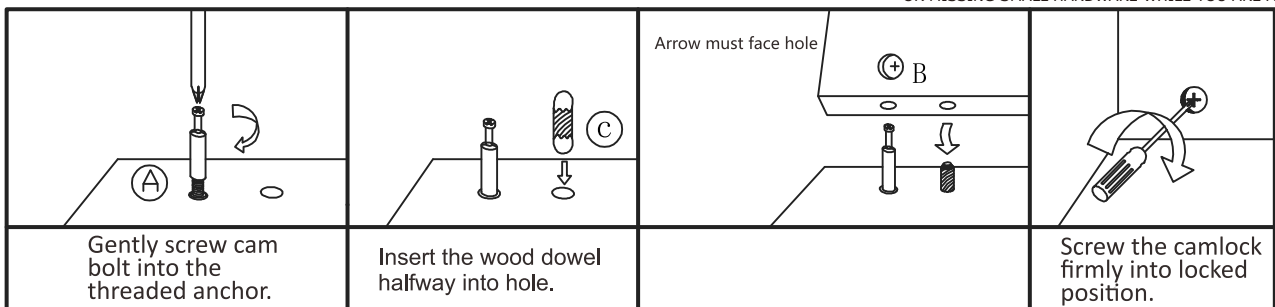

Hardware

Cam bolt		7x30mm	4x30mm screw
A 72+2pcs	B 114+2pcs	C 46+2pcs	D 16+2pcs
7x68mm	4x12mm		
E 21+2pcs	F 52+2pcs	G 8pcs	H 2pcs
		4x14mm	
I 6pcs	J 16+2pcs	K 48+2pcs	L 1pc
M 10pcs			

SPARE BAG

THE SPARE BAG INCLUDED EXTRA HARDWARE FOR DAMAGED OR MISSING SMALL HARDWARE WHILE YOU ARE ASSEMBLING