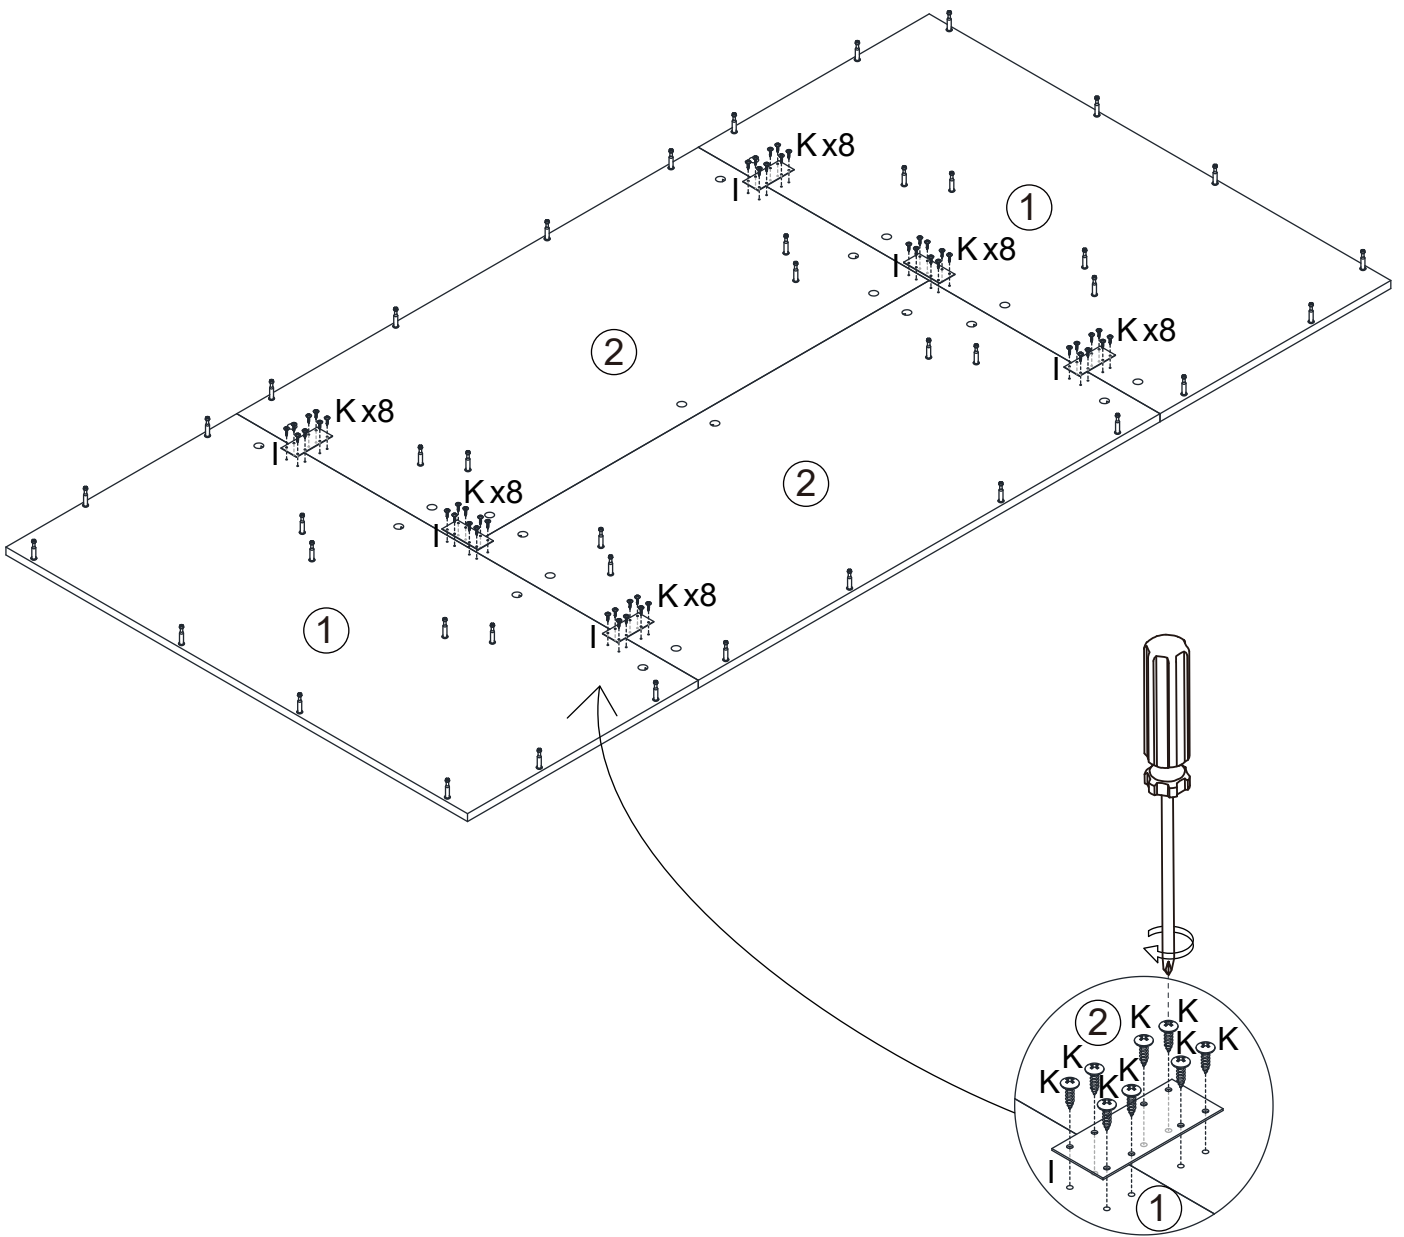

Installation instruction

Parts and Operation Elements

			
① 2pcs	② 2pcs	③ 2pcs	④ 2pcs
			
⑤ 2pcs	⑥ 4pcs	⑦ 2pcs	⑧ 2pcs
			
⑨ 2pcs	⑩ 1pc	⑪ 4pcs	

Hardware

			
Cam bolt		7x30mm	4x30mm screw
A 72+2pcs	B 114+2pcs	C 46+2pcs	D 16+2pcs
			
7x68mm	4x12mm		
E 21+2pcs	F 52+2pcs	G 8pcs	H 2pcs
			
		4x14mm	
I 6pcs	J 16+2pcs	K 48+2pcs	L 1pc
			
M 10pcs			

SPARE BAG

THE SPARE BAG INCLUDED EXTRA HARDWARE FOR DAMAGED OR MISSING SMALL HARDWARE WHILE YOU ARE ASSEMBLING

1

A x16

x2

2

E x3

B x6

C x2

3

x2

4

5

6

x2

7

8

9

A  x24

10

B  x24

C  x16

11

B  x16