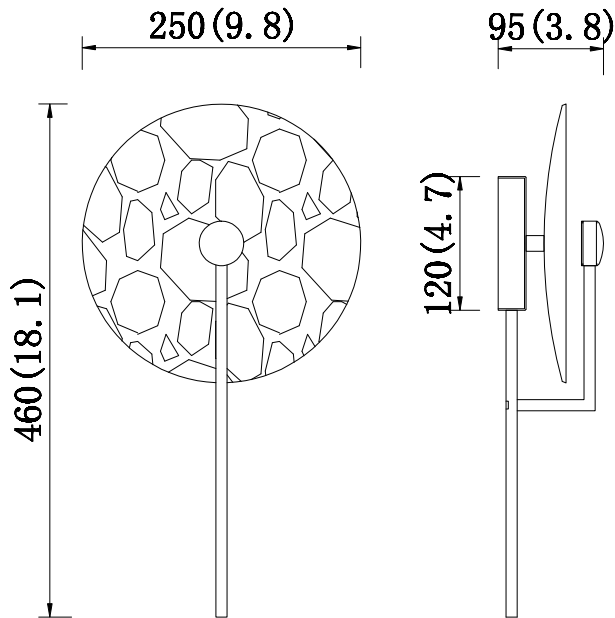

DIMENSION L11" H18" D4"

DESCRIPTION A brass & black framed wall sconce with an alabaster shade

*image for reference only

SPECIFICATION

Model #	FT78W18BR
Finish	Brass & Black
Glass & Shade	Alabaster
Fixture material	Metal
Demension	L11" H18" D4"
Lamping	3W/LED 4000K
Lamp Included	LED Included
Total lumens	TBA
Delivered Lumens	TBA
Location	Dry
Safety Listing	CUL or Equivalent