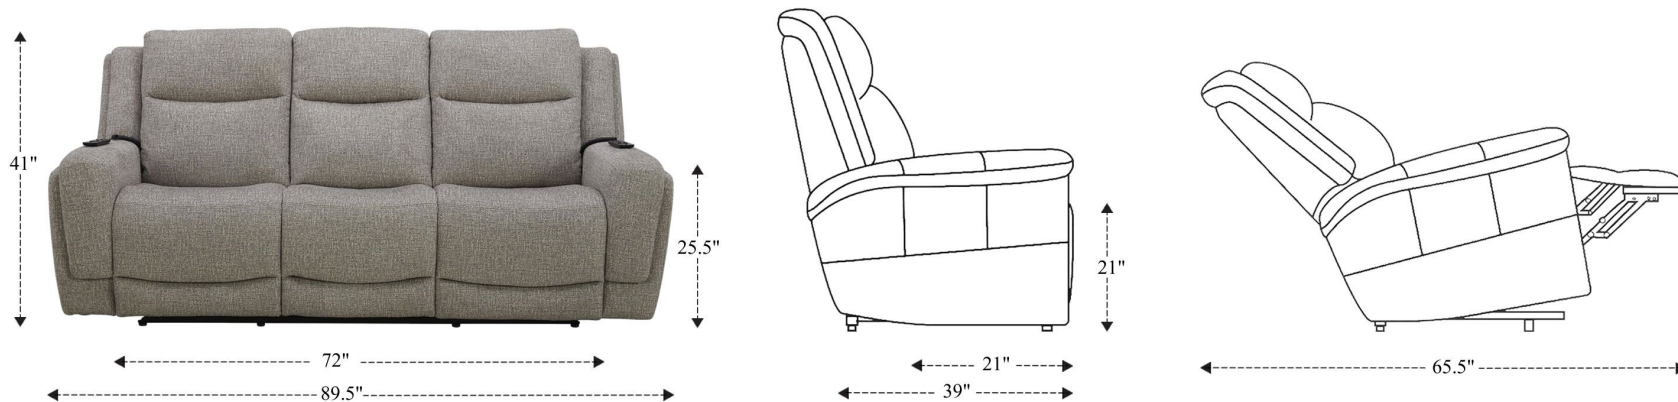

MPEN#832PHLZS-HM

Power Zero G Sofa with Heat, Massage & Speaker P3

Overall Dimensions	89.5" x 39" x 41"
Overall Width	89.5"
Overall Depth	39"
Overall Height	41"
Overall Weight	259.6 lbs.
Fully Reclined	65.5"
Distance from Wall	25.5"
Back of Seat to end of Chaise	41"
Leg Height <small>(Distance from Foot Rest to Floor in Full Recline)</small>	29.5"
Head Height <small>(Distance from Headrest to Floor in Full Recline)</small>	30.5"

Seat Width	24"
Seat Depth	21"
Seat Height	21"
Arm Width	10"
Arm Depth	26.5"
Arm Height	25.5"
Back Width	24"
Back Height	25"
Headrest Extended from Back	9"

MPEN#822CPHLZS-HM

Power Zero G Console Loveseat with Heat, Massage & Speaker P3

Overall Dimensions	80" x 39" x 41"
Overall Width	80"
Overall Depth	39"
Overall Height	41"
Overall Weight	242 lbs.
Fully Reclined	65.5"
Distance from Wall	25.5"
Back of Seat to end of Chaise	41"
Leg Height (Distance from Foot Rest to Floor in Full Recline)	29.5"
Head Height (Distance from Headrest to Floor in Full Recline)	30.5"

Seat Width	24"
Seat Depth	21"
Seat Height	21"
Arm Width	10"
Arm Depth	26.5"
Arm Height	25.5"
Back Width	24"
Back Height	25"
Headrest Extended from Back	9"