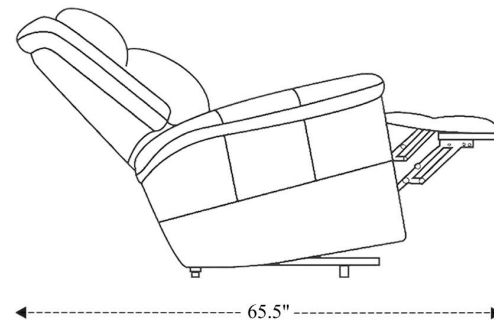

MPEN#832PHLZS-HM

Power Zero G Sofa with Heat, Massage & Speaker P3

Overall Dimensions	89.5" x 39" x 41"
Overall Width	89.5"
Overall Depth	39"
Overall Height	41"
Overall Weight	259.6 lbs.
Fully Reclined	65.5"
Distance from Wall	25.5"
Back of Seat to end of Chaise	41"
Leg Height <small>(Distance from Foot Rest to Floor in Full Recline)</small>	29.5"
Head Height <small>(Distance from Headrest to Floor in Full Recline)</small>	30.5"

Seat Width	24"
Seat Depth	21"
Seat Height	21"
Arm Width	10"
Arm Depth	26.5"
Arm Height	25.5"
Back Width	24"
Back Height	25"
Headrest Extended from Back	9"

MPEN#822CPHLZS-HM

Power Zero G Console Loveseat with Heat, Massage & Speaker P3

Overall Dimensions	80" x 39" x 41"
Overall Width	80"
Overall Depth	39"
Overall Height	41"
Overall Weight	242 lbs.
Fully Reclined	65.5"
Distance from Wall	25.5"
Back of Seat to end of Chaise	41"
Leg Height (Distance from Foot Rest to Floor in Full Recline)	29.5"
Head Height (Distance from Headrest to Floor in Full Recline)	30.5"

Seat Width	24"
Seat Depth	21"
Seat Height	21"
Arm Width	10"
Arm Depth	26.5"
Arm Height	25.5"
Back Width	24"
Back Height	25"
Headrest Extended from Back	9"