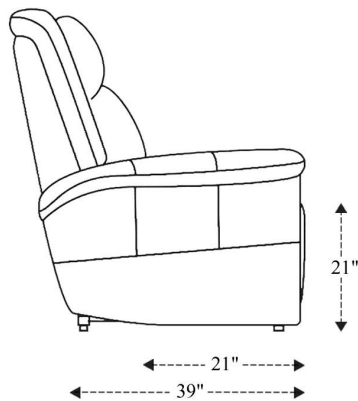

MPEN#832PHLZS-HM

Power Zero G Sofa with Heat, Massage & Speaker P3

Overall Dimensions	89.5" x 39" x 41"
Overall Width	89.5"
Overall Depth	39"
Overall Height	41"
Overall Weight	259.6 lbs.
Fully Reclined	65.5"
Distance from Wall	25.5"
Back of Seat to end of Chaise	41"
Leg Height <small>(Distance from Foot Rest to Floor in Full Recline)</small>	29.5"
Head Height <small>(Distance from Headrest to Floor in Full Recline)</small>	30.5"

Seat Width	24"
Seat Depth	21"
Seat Height	21"
Arm Width	10"
Arm Depth	26.5"
Arm Height	25.5"
Back Width	24"
Back Height	25"
Headrest Extended from Back	9"

MPEN#822CPHLZS-HM

Power Zero G Console Loveseat with Heat, Massage & Speaker P3

Overall Dimensions	80" x 39" x 41"
Overall Width	80"
Overall Depth	39"
Overall Height	41"
Overall Weight	242 lbs.
Fully Reclined	65.5"
Distance from Wall	25.5"
Back of Seat to end of Chaise	41"
Leg Height (Distance from Foot Rest to Floor in Full Recline)	29.5"
Head Height (Distance from Headrest to Floor in Full Recline)	30.5"

Seat Width	24"
Seat Depth	21"
Seat Height	21"
Arm Width	10"
Arm Depth	26.5"
Arm Height	25.5"
Back Width	24"
Back Height	25"
Headrest Extended from Back	9"