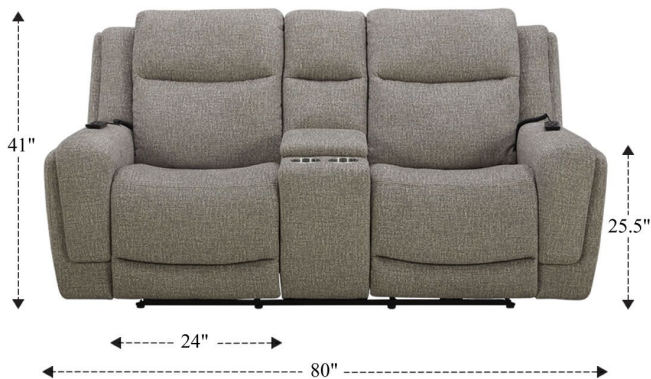

MPEN#832PHLZS-HM

Power Zero G Sofa with Heat, Massage & Speaker P3

Overall Dimensions	89.5" x 39" x 41"
Overall Width	89.5"
Overall Depth	39"
Overall Height	41"
Overall Weight	259.6 lbs.
Fully Reclined	65.5"
Distance from Wall	25.5"
Back of Seat to end of Chaise	41"
Leg Height <small>(Distance from Foot Rest to Floor in Full Recline)</small>	29.5"
Head Height <small>(Distance from Headrest to Floor in Full Recline)</small>	30.5"

Seat Width	24"
Seat Depth	21"
Seat Height	21"
Arm Width	10"
Arm Depth	26.5"
Arm Height	25.5"
Back Width	24"
Back Height	25"
Headrest Extended from Back	9"

MPEN#822CPHLZS-HM

Power Zero G Console Loveseat with Heat, Massage & Speaker P3

Overall Dimensions	80" x 39" x 41"
Overall Width	80"
Overall Depth	39"
Overall Height	41"
Overall Weight	242 lbs.
Fully Reclined	65.5"
Distance from Wall	25.5"
Back of Seat to end of Chaise	41"
Leg Height (Distance from Foot Rest to Floor in Full Recline)	29.5"
Head Height (Distance from Headrest to Floor in Full Recline)	30.5"

Seat Width	24"
Seat Depth	21"
Seat Height	21"
Arm Width	10"
Arm Depth	26.5"
Arm Height	25.5"
Back Width	24"
Back Height	25"
Headrest Extended from Back	9"