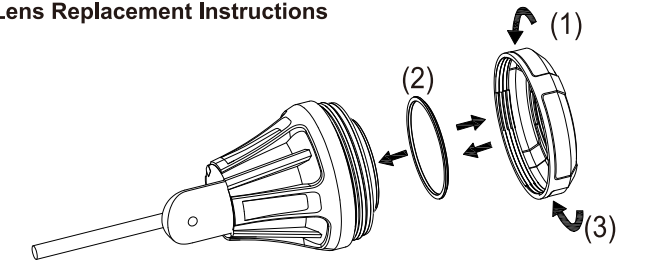

Lens Replacement Instructions

1. Turn counterclockwise to loosen.
2. Put the lens directly.
3. Turn clockwise to tighten.

Specifications

Input Voltage: 120Vac, 60Hz
Input Current Rating: 0.055A
Power Rating: 5.5W

Package Includes

- 1 x Floodlight
- 1 x Spike
- 1 x Screw
- 1 x Cap Nut
- lens (RED, Green, Yellow, Blue, Purple) depends different items

One-year Limited Warranty

Dewenwils warrants this product to be free from defects in material and workmanship for a period of one year from the date of purchase. Warranty will be void if damage is caused by misuse or improper installation. Please contact us if you have any questions. Our dedicated customer service team will get back to you within 24 hours.

145mm