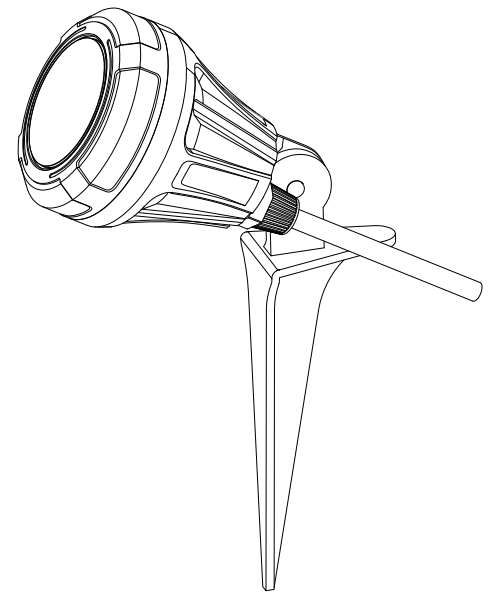

105mm

Jewenwils

LED Spotlight

Instruction Manual

Thank you for your purchase.

Please contact us if you have any questions, and we will get back to you within 24 hours.

Please attach your Order ID so that we can serve you better.

V50613

IMPORTANT SAFETY INSTRUCTIONS

Warning: When using electrical products, always follow basic precautions including the following:

READ AND FOLLOW ALL SAFETY INSTRUCTIONS.

1. Do not use seasonal products outdoors unless marked suitable for indoor and outdoor use. When products are used in outdoor applications, connect the product to a Ground Fault Circuit Interrupting (GFCI) outlet. If one is not provided, contact a qualified electrician for proper installation.
2. This seasonal-use product is not intended for permanent installation or use.
3. Do not mount or place near gas or electric heaters, fireplaces, candles or similar sources of heat.
4. Do not secure the wiring of the product with staples or nails, and do not hand on sharp hooks or nails.
5. Do not let lamps rest on the supply cord or on any wire.
6. Unplug the product when leaving the house, when retiring for the night, or if product will be left unattended.
7. This is an electrical product - not a toy! To avoid the risk of fire, burns, personal injury and electric shock, it should not be played with or placed where small children can reach it.
8. Do not use this product for other than its intended use.
9. Do not hang ornaments or other objects from cord, wire, or light string.
10. Do not close doors or windows on the product or extension cords as this may damage the wire insulation.

11. Do not cover the product with cloth, paper or any material not part of the product when in use.
12. This product has a polarized plug (one blade is wider than the other) as a feature to reduce the risk of electric shock. This plug will fit in a polarized outlet only one way. If the plug does not fit correctly in the outlet, reverse the plug. If it still does not fit, contact a qualified electrician. Do not use with an extension cord unless plug can be fully inserted. Do not alter or replace the plug.
13. Read and follow all instructions that are on the product or provided with the product.

SAVE THESE INSTRUCTIONS

Use and Care Instructions

1. When the product is placed on a live tree, the tree should be well maintained and fresh. Do not place on live trees in which the needles are brown or break off easily. Keep the tree holder filled with water.
2. If the product is placed on a tree, the tree should be well secured and stable.
3. Before using or reusing, inspect product carefully. Discard any product that has been cut, damaged, or frayed wire insulation or cords, cracks in the lamp holders or enclosures, loose connections, or exposed copper wire.
4. When storing the product, carefully remove the product from wherever it is placed, including trees, branches, or bushes, to avoid any undue strain or stress on the product conductors, connections, and wires.
5. When not in use, store neatly in a cool, dry location protected from sunlight.

CAUTION