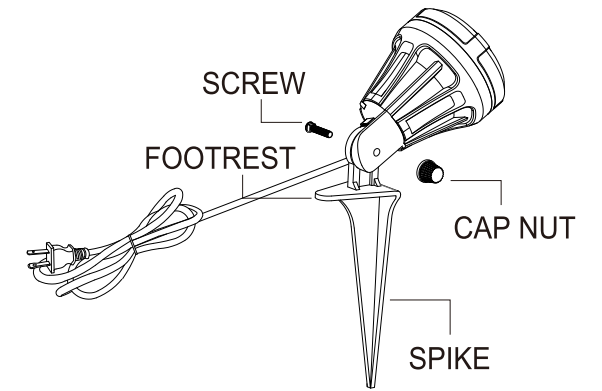

11. Do not cover the product with cloth, paper or any material not part of the product when in use.
12. This product has a polarized plug (one blade is wider than the other) as a feature to reduce the risk of electric shock. This plug will fit in a polarized outlet only one way. If the plug does not fit correctly in the outlet, reverse the plug. If it still does not fit, contact a qualified electrician. Do not use with an extension cord unless plug can be fully inserted. Do not alter or replace the plug.
13. Read and follow all instructions that are on the product or provided with the product.

SAVE THESE INSTRUCTIONS

Use and Care Instructions

1. When the product is placed on a live tree, the tree should be well maintained and fresh. Do not place on live trees in which the needles are brown or break off easily. Keep the tree holder filled with water.
2. If the product is placed on a tree, the tree should be well secured and stable.
3. Before using or reusing, inspect product carefully. Discard any product that has been cut, damaged, or frayed wire insulation or cords, cracks in the lamp holders or enclosures, loose connections, or exposed copper wire.
4. When storing the product, carefully remove the product from wherever it is placed, including trees, branches, or bushes, to avoid any undue strain or stress on the product conductors, connections, and wires.
5. When not in use, store neatly in a cool, dry location protected from sunlight.

Operating Instructions

1. High impact fixture resists weather and wear.
2. Use the spikes at all times.
3. Insert into soft ground using footrest.
4. Set light to proper angle and tighten wing nut while ensuring that the floodlight does not touch the ground and is clear of dried leaves and other debris.
5. Plug into outlet or electrical extension cord.