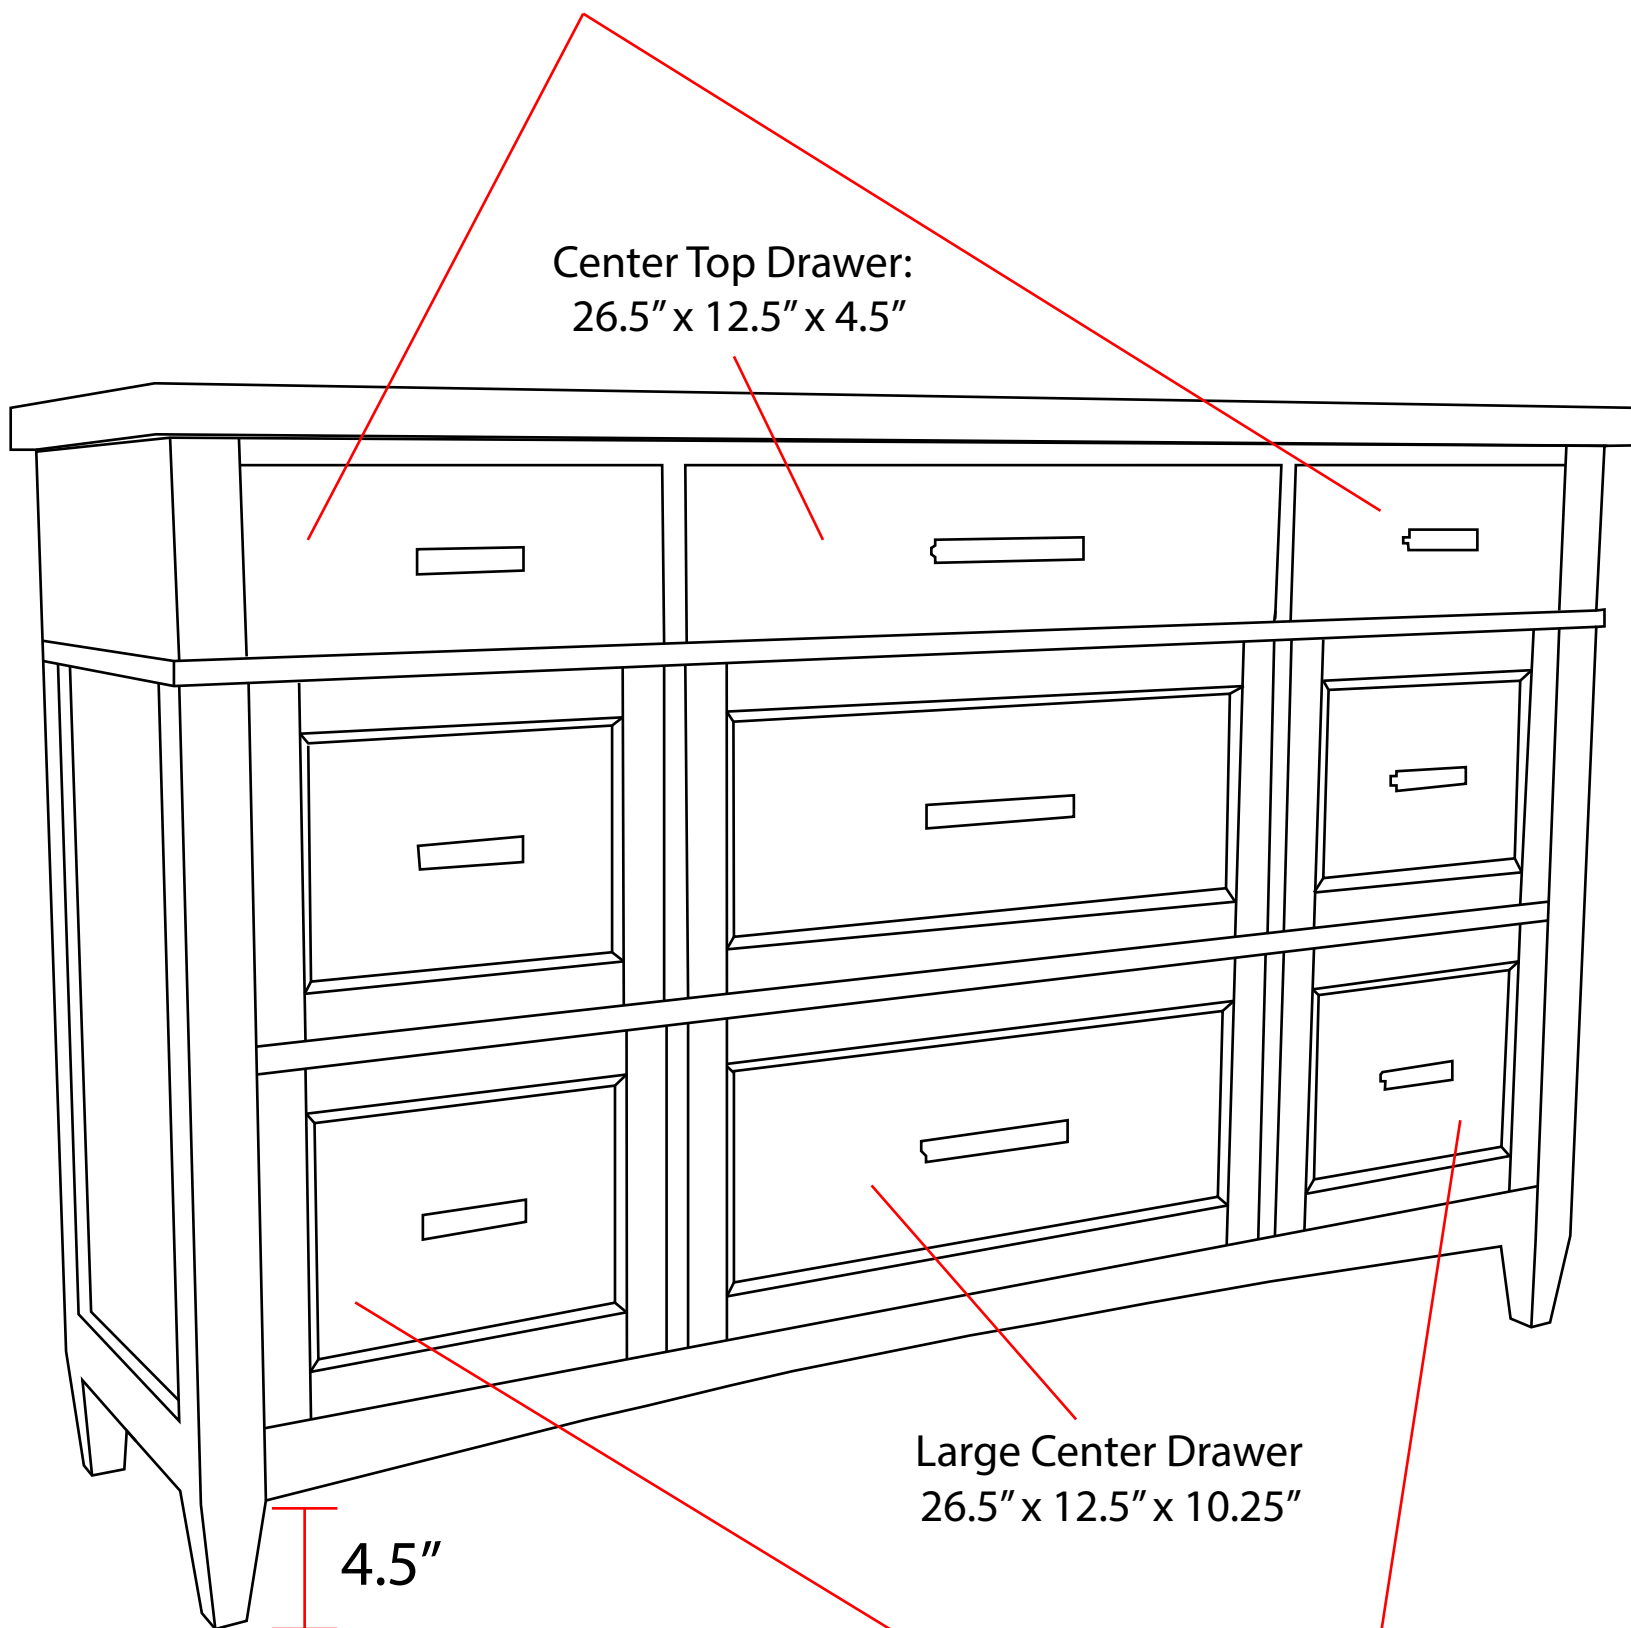

Americana Modern 21689 Nine Drawer Dresser Production 4-24-23

Overall: 68" x 18" x 42.5"

Mirror Overall: 44" x 2" x 36"

Glass dim: 37" W x 29" H

Frame insert: 1.25"

Inside width: 42.5"

Side Top Drawers:

14" x 12.5" x 4.5"

Center Top Drawer:

26.5" x 12.5" x 4.5"

Large Center Drawer

26.5" x 12.5" x 10.25"

4.5"

Side Drawers

14" x 12.5" x 10.25"