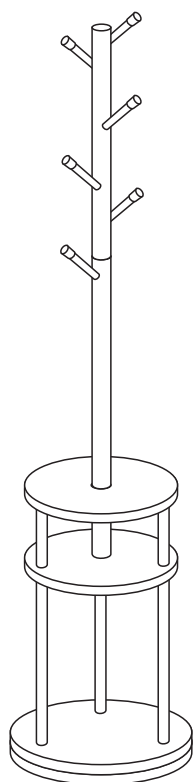

Item Description: Kleiderständer