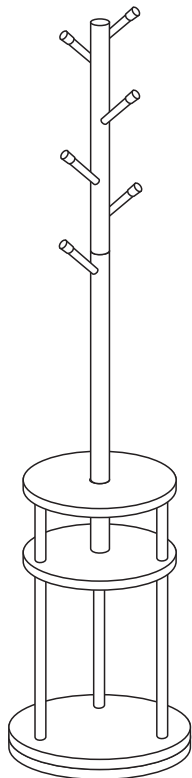

Installation & Assembly

Assembly Guide

Tip!

Do check for all the components and screws listed in this guide before putting things together. If any part is missing, contact us for the missing part.

Return Policy

Your satisfaction is our top priority. If our product fails to satisfy you, please let us know how we can make things right for you. Our trained customer care team can handle most concerns and assist you with any questions you may have. To be eligible for a full-refund return, the item must be in pristine condition, in the original packaging, with all of the shipped components intact and not yet assembled, and with the item's unique proof of purchase.

Trouble shooting:

We run our own manufacturer, so rest assured about the quality consistency.

Item Description: Coat Rack

Montageanleitung

Tipp!

ÜBERPRÜFEN Sie alle in dieser Anleitung aufgeführten Komponenten und Schrauben, bevor Sie die Bauteile zusammenbauen.

A		1pc	B	 40mm	3pcs
C		1pc	D	 15mm	3pcs
E		1pc	F		1pc
G		1pc	H		6pcs

Screws & Tools / Schrauben und Werkzeuge / Vis et outils / Viti e utensili / Tornillos y Herramientas /

1	 28mm	7pcs
2		1pc
3		1pc

Step 1