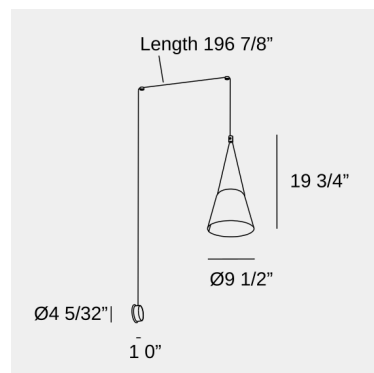

Attic Conic Shape

Typology: Wall fixture

Wall fixture Attic Conic Shape E26 15W Gold 120V/60Hz IP20

Technical features

Lampholder: E26

Total power consumption of light (W): 15

Delivered lumens: 916

Lens / Reflector Angle: HORIZONTAL 130°

Structure Material: Aluminium

Structure Finish: Gold

Voltage / Frequency: 120V/60Hz

Warranty: 5 years

Easily recyclable luminaire

Logistics

Export date: 11/25/22

Images do not show North American backplate