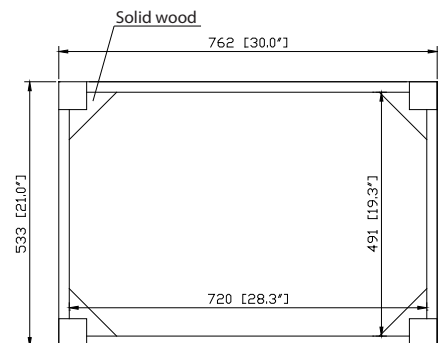

## Nominal Dimension / Dimension Nominale

- 30W x 21D x 34H inches | 762 x 533 x 864 mm

## Product Diagrams / Diagrammes Produit

Front / Devant

Back / Derrière

Side / Côté

Top / Haut

## Features

- 25mm thickness top material
- Pre-installed with rectangular sink CUM20WT-R
- Top pre-drilled for 8" widespread faucet
- 4" backsplash included

## Nominal Dimension / Dimension Nominale

- 31W x 22D x 8.7H inches | 788 x 560 x 221 mm