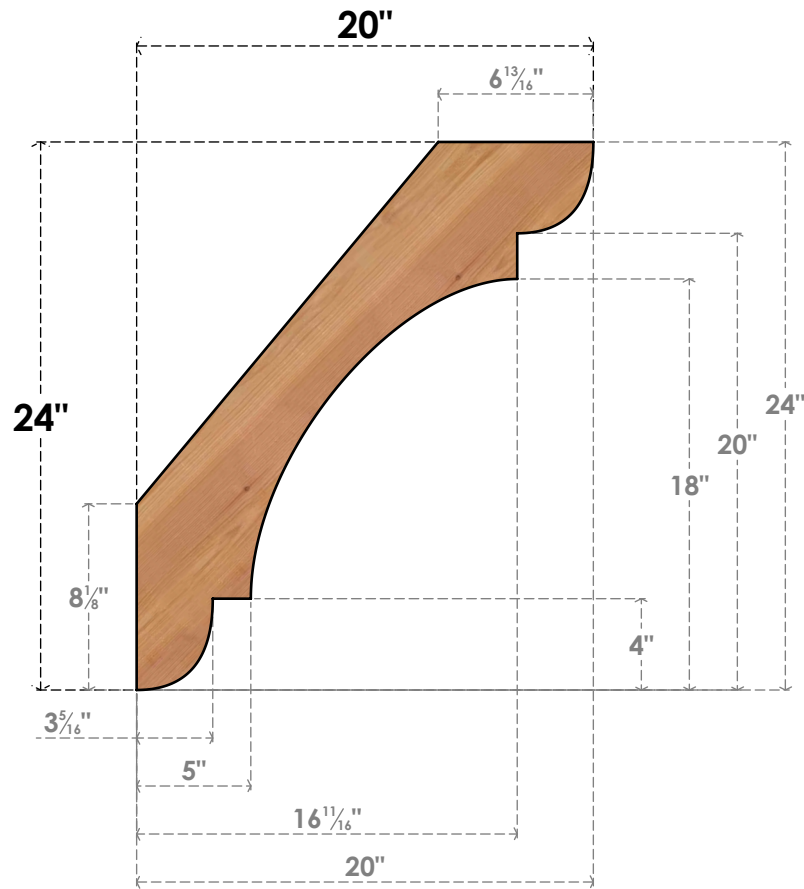

# BRC04X20X24OLY00SWR

3 1/2"W X 20"D X 24"H OLYMPIC SMOOTH BRACE, WESTERN RED CEDAR

**SIDE**

**FRONT**

EKENA MILLWORK  
 2300 WEST MAIN ST.  
 CLARKSVILLE, TX 75426  
 TOLL FREE: 866-607-0453  
 WWW.EKENAMILLWORK.COM

**NOTES**

1. INSTALLATION TO BE COMPLETED IN ACCORDANCE WITH MANUFACTURER'S SPECIFICATIONS.
2. DRAWING MAY NOT BE TO SCALE
3. THIS DRAWING IS INTENDED FOR DESIGN AND PLANNING PURPOSES ONLY.
4. ALL INFORMATION CONTAINED HEREIN WAS CURRENT AT THE TIME OF DEVELOPMENT BUT MUST BE REVIEWED AND APPROVED BY THE PRODUCT MANUFACTURER TO BE CONSIDERED ACCURATE.
5. PRODUCTS ARE NOT KILN DRIED. THIS ITEM IS UNIQUE AND WILL CONTAIN THE NATURAL VARIATIONS THAT THE WOOD SPECIES OFFERS. THIS MAY RESULT IN VARIATIONS UP TO 1/4"