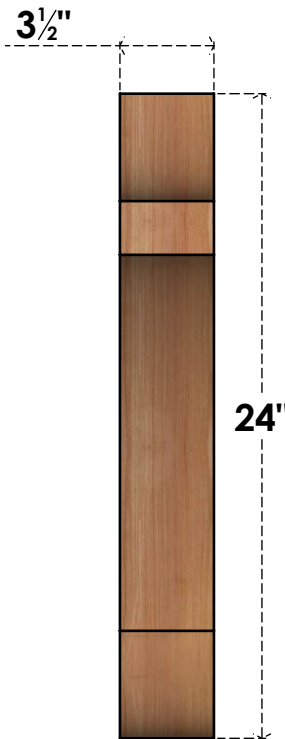

# BRC04X20X24OLY00SWR

3 1/2"W X 20"D X 24"H OLYMPIC SMOOTH BRACE, WESTERN RED CEDAR

**SIDE**

**FRONT**

EKENA MILLWORK  
 2300 WEST MAIN ST.  
 CLARKSVILLE, TX 75426  
 TOLL FREE: 866-607-0453  
 WWW.EKENAMILLWORK.COM

**NOTES**

1. INSTALLATION TO BE COMPLETED IN ACCORDANCE WITH MANUFACTURER'S SPECIFICATIONS.
2. DRAWING MAY NOT BE TO SCALE
3. THIS DRAWING IS INTENDED FOR DESIGN AND PLANNING PURPOSES ONLY.
4. ALL INFORMATION CONTAINED HEREIN WAS CURRENT AT THE TIME OF DEVELOPMENT BUT MUST BE REVIEWED AND APPROVED BY THE PRODUCT MANUFACTURER TO BE CONSIDERED ACCURATE.
5. PRODUCTS ARE NOT KILN DRIED. THIS ITEM IS UNIQUE AND WILL CONTAIN THE NATURAL VARIATIONS THAT THE WOOD SPECIES OFFERS. THIS MAY RESULT IN VARIATIONS UP TO 1/4"