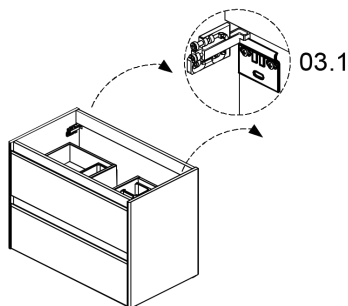

120cm; 47 1/4"

BO-719

120cm; 47 1/4"

BO-719

01.

L: 90cm → X=53,7cm L: 35 7/16" → X=21 2/16"
L: 120cm → X=53,7cm L: 47 1/4" → X=21 2/16"

Installation Instructions

Dimensions Metric

1 inch = 2.54 cm
1 inch = 25.4 mm

02.

BO-719

02.1

02.2

03.

03.1

03.3

04.3

04.4

04.5

Installation
Instructions

Dimensions Metric

1 inch = 2.54 cm

1 inch = 25.4 mm

05.

06.

07.

90cm; 35 7/16"

120cm; 47 1/4"

Installation
Instructions

Dimensions Metric

1 inch = 2.54 cm

1 inch = 25.4 mm