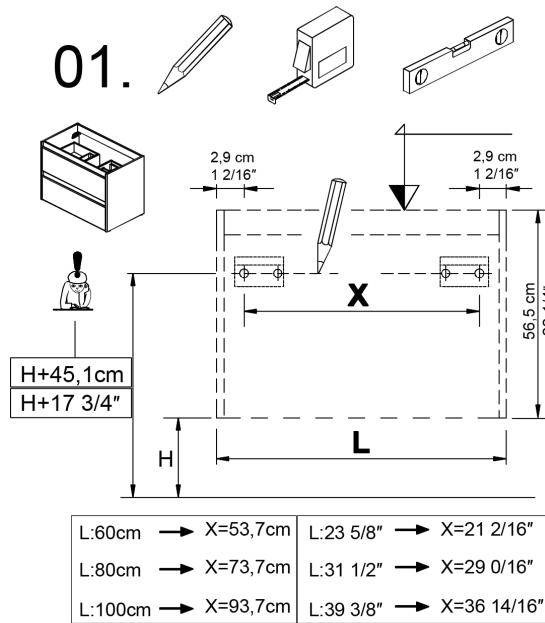

120cm; 47 1/4"

BO-719

120cm; 47 1/4"

BO-719

01.

L: 90cm → X=53,7cm L: 35 7/16" → X=21 2/16"
L: 120cm → X=53,7cm L: 47 1/4" → X=21 2/16"

Installation Instructions

Dimensions Metric

1 inch = 2.54 cm
1 inch = 25.4 mm

02.

BO-719

02.1

02.2

03.

03.1

03.3

04.3

04.4

04.5

Installation
Instructions

Dimensions Metric

1 inch = 2.54 cm

1 inch = 25.4 mm

05.

06.

07.

90cm; 35 7/16"

120cm; 47 1/4"

Installation
Instructions

Dimensions Metric

1 inch = 2.54 cm

1 inch = 25.4 mm