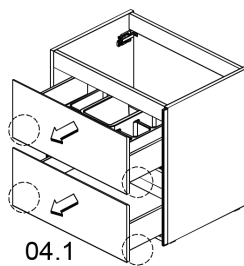

02.

BO-719

02.1

02.2

03.

03.1

03.3

03.2

03.3

03.2

± 1cm

± 0 6/16"

04.

04.1

04.2

04.3

04.4

04.5

Installation
Instructions

Dimensions Metric

1 inch = 2.54 cm

1 inch = 25.4 mm