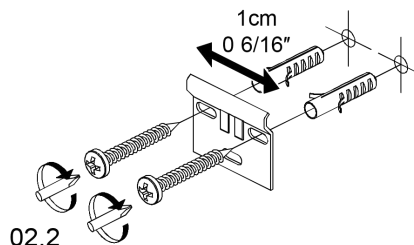

120cm; 47 1/4"

BO-719

120cm; 47 1/4"

BO-719

01.

L: 90cm → X=53,7cm L: 35 7/16" → X=21 2/16"
L: 120cm → X=53,7cm L: 47 1/4" → X=21 2/16"

Installation Instructions

Dimensions Metric

1 inch = 2.54 cm
1 inch = 25.4 mm

02.

BO-719

02.1

02.2

03.

03.1

03.3

04.3

04.4

04.5

Installation
Instructions

Dimensions Metric

1 inch = 2.54 cm

1 inch = 25.4 mm

05.

06.

07.

90cm; 35 7/16"

120cm; 47 1/4"

Installation
Instructions

Dimensions Metric

1 inch = 2.54 cm

1 inch = 25.4 mm