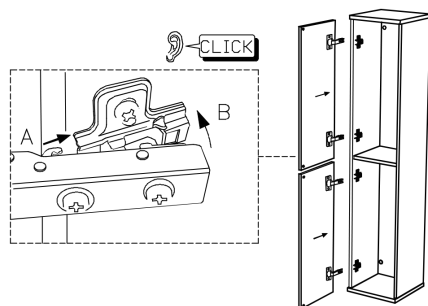

120cm; 47 1/4"

BO-719

120cm; 47 1/4"

BO-719

01.

L: 90cm → X=53,7cm L: 35 7/16" → X=21 2/16"
L: 120cm → X=53,7cm L: 47 1/4" → X=21 2/16"

Installation Instructions

Dimensions Metric

04.3

04.4

04.5

Installation
Instructions

Dimensions Metric

1 inch = 2.54 cm

1 inch = 25.4 mm

05.

06.

07.

90cm; 35 7/16"

120cm; 47 1/4"

Installation
Instructions

Dimensions Metric

1 inch = 2.54 cm

1 inch = 25.4 mm