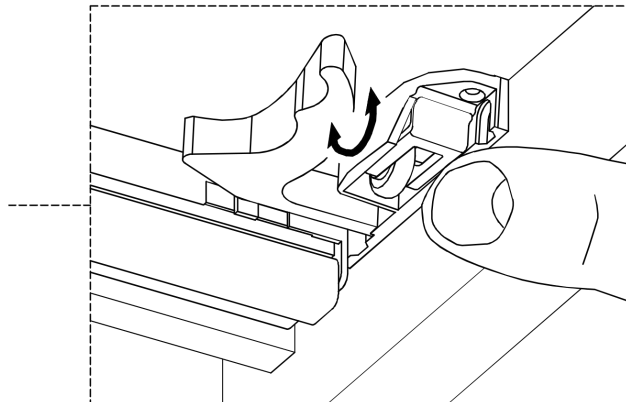

120cm; 47 1/4"

BO-719

120cm; 47 1/4"

BO-719

01.

L: 90cm → X=53,7cm L: 35 7/16" → X=21 2/16"
L: 120cm → X=53,7cm L: 47 1/4" → X=21 2/16"

Installation Instructions

Dimensions Metric

04.3

04.4

04.5

Installation
Instructions

Dimensions Metric

1 inch = 2.54 cm

1 inch = 25.4 mm

05.

06.

07.

90cm; 35 7/16"

120cm; 47 1/4"

Installation
Instructions

Dimensions Metric

1 inch = 2.54 cm

1 inch = 25.4 mm