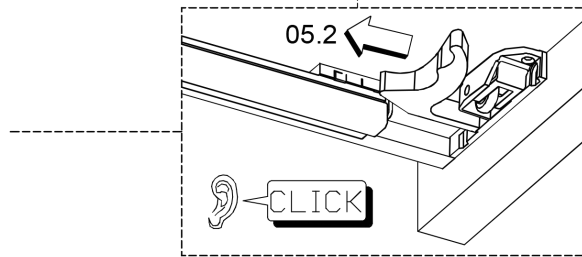

120cm; 47 1/4"

BO-719

120cm; 47 1/4"

BO-719

01.

L: 90cm → X=53,7cm L: 35 7/16" → X=21 2/16"
L: 120cm → X=53,7cm L: 47 1/4" → X=21 2/16"

Installation Instructions

Dimensions Metric

04.3

04.4

04.5

Installation
Instructions

Dimensions Metric

1 inch = 2.54 cm

1 inch = 25.4 mm

05.

06.

07.

90cm; 35 7/16"

120cm; 47 1/4"

Installation
Instructions

Dimensions Metric

1 inch = 2.54 cm

1 inch = 25.4 mm