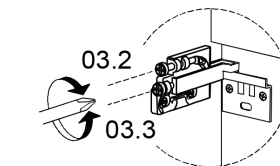

120cm; 47 1/4"

BO-719

120cm; 47 1/4"

BO-719

01.

L: 90cm → X=53,7cm L: 35 7/16" → X=21 2/16"
L: 120cm → X=53,7cm L: 47 1/4" → X=21 2/16"

Installation Instructions

Dimensions Metric

1 inch = 2.54 cm
1 inch = 25.4 mm

02.

BO-719

02.1

02.2

03.

03.1

03.3

04.3

04.4

04.5

Installation
Instructions

Dimensions Metric

1 inch = 2.54 cm

1 inch = 25.4 mm

05.

06.

07.

90cm; 35 7/16"

120cm; 47 1/4"

Installation
Instructions

Dimensions Metric

1 inch = 2.54 cm

1 inch = 25.4 mm