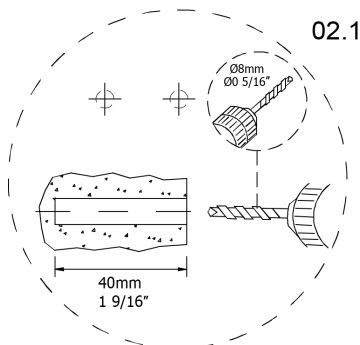

120cm; 47 1/4"

BO-719

120cm; 47 1/4"

BO-719

01.

L: 90cm → X=53,7cm L: 35 7/16" → X=21 2/16"
L: 120cm → X=53,7cm L: 47 1/4" → X=21 2/16"

Installation Instructions

Dimensions Metric

1 inch = 2.54 cm
1 inch = 25.4 mm

02.

BO-719

02.1

02.2

03.

03.1

03.3

04.3

04.4

04.5

Installation
Instructions

Dimensions Metric

1 inch = 2.54 cm

1 inch = 25.4 mm

05.

06.

07.

90cm; 35 7/16"

120cm; 47 1/4"

Installation
Instructions

Dimensions Metric

1 inch = 2.54 cm

1 inch = 25.4 mm