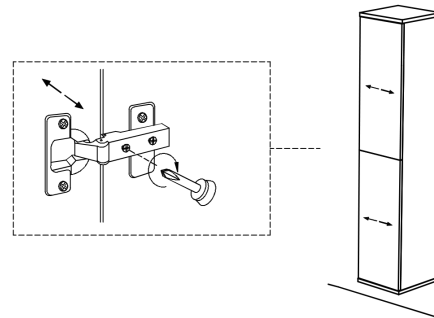

120cm; 47 1/4"

BO-719

120cm; 47 1/4"

BO-719

01.

L: 90cm → X=53,7cm L: 35 7/16" → X=21 2/16"
L: 120cm → X=53,7cm L: 47 1/4" → X=21 2/16"

Installation Instructions

Dimensions Metric

04.3

04.4

04.5

Installation
Instructions

Dimensions Metric

1 inch = 2.54 cm

1 inch = 25.4 mm

05.

06.

07.

90cm; 35 7/16"

120cm; 47 1/4"

Installation
Instructions

Dimensions Metric

1 inch = 2.54 cm

1 inch = 25.4 mm