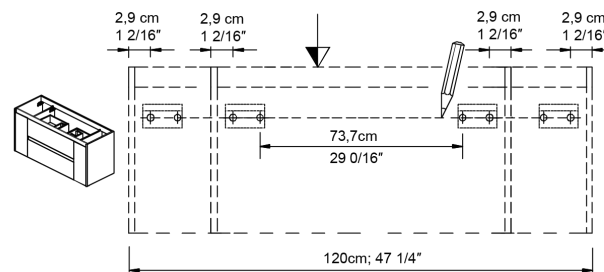

120cm; 47 1/4"

BO-719

120cm; 47 1/4"

BO-719

01.

L: 90cm → X=53,7cm L: 35 7/16" → X=21 2/16"
L: 120cm → X=53,7cm L: 47 1/4" → X=21 2/16"

Installation Instructions

Dimensions Metric

1 inch = 2.54 cm
1 inch = 25.4 mm

02.

BO-719

02.1

02.2

03.

03.1

03.3

04.3

04.4

04.5

Installation
Instructions

Dimensions Metric

1 inch = 2.54 cm

1 inch = 25.4 mm

05.

06.

07.

90cm; 35 7/16"

120cm; 47 1/4"

Installation
Instructions

Dimensions Metric

1 inch = 2.54 cm

1 inch = 25.4 mm