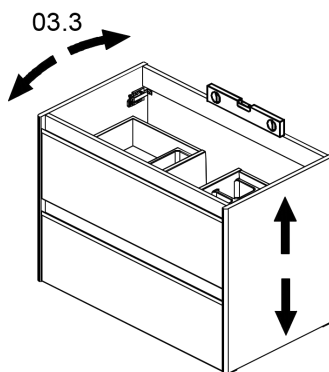

120cm; 47 1/4"

BO-719

120cm; 47 1/4"

BO-719

01.

L: 90cm → X=53,7cm L: 35 7/16" → X=21 2/16"
L: 120cm → X=53,7cm L: 47 1/4" → X=21 2/16"

Installation Instructions

Dimensions Metric

1 inch = 2.54 cm
1 inch = 25.4 mm

02.

BO-719

02.1

02.2

03.

03.1

03.3

04.3

04.4

04.5

Installation
Instructions

Dimensions Metric

1 inch = 2.54 cm

1 inch = 25.4 mm

05.

06.

07.

90cm; 35 7/16"

120cm; 47 1/4"

Installation
Instructions

Dimensions Metric

1 inch = 2.54 cm

1 inch = 25.4 mm