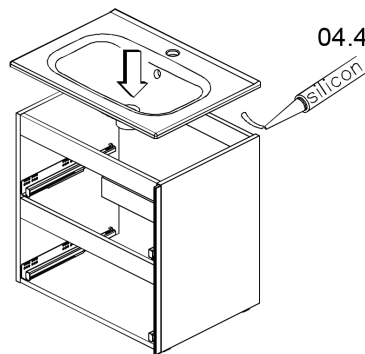

120cm; 47 1/4"

BO-719

120cm; 47 1/4"

BO-719

01.

L: 90cm → X=53,7cm L: 35 7/16" → X=21 2/16"
L: 120cm → X=53,7cm L: 47 1/4" → X=21 2/16"

Installation Instructions

Dimensions Metric

03.2

03.3

03.2

± 1cm

± 0 6/16"

04.

04.1

04.2

04.3

04.4

04.5

Installation
Instructions

Dimensions Metric

1 inch = 2.54 cm

1 inch = 25.4 mm

05.

06.

07.

90cm; 35 7/16"

120cm; 47 1/4"

Installation
Instructions

Dimensions Metric

1 inch = 2.54 cm

1 inch = 25.4 mm