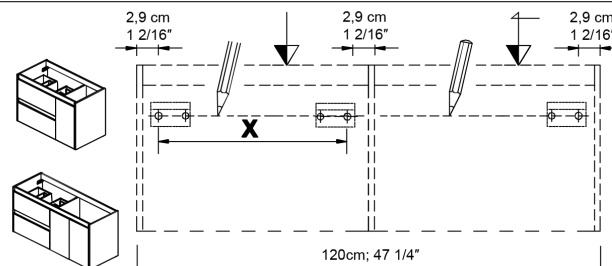

120cm; 47 1/4"

BO-719

120cm; 47 1/4"

BO-719

01.

L: 90cm → X=53,7cm L: 35 7/16" → X=21 2/16"
L: 120cm → X=53,7cm L: 47 1/4" → X=21 2/16"

Installation Instructions

Dimensions Metric

1 inch = 2.54 cm
1 inch = 25.4 mm

02.

BO-719

02.1

02.2

03.

03.1

03.3

04.3

04.4

04.5

Installation
Instructions

Dimensions Metric

1 inch = 2.54 cm

1 inch = 25.4 mm

05.

06.

07.

90cm; 35 7/16"

120cm; 47 1/4"

Installation
Instructions

Dimensions Metric

1 inch = 2.54 cm

1 inch = 25.4 mm