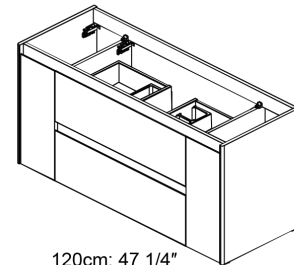

Installation Instructions

60cm; 23 5/8"
80cm; 31 1/2"
100cm; 39 3/8"

90cm; 35 7/16"

120cm; 47 1/4"

120cm; 47 1/4"

60cm; 23 5/8"
80cm; 31 1/2"
100cm; 39 3/8"

BO-719

90cm; 35 7/16"

120cm; 47 1/4"

BO-719

120cm; 47 1/4"

BO-719

01.

L: 90cm → X=53,7cm L: 35 7/16" → X=21 2/16"
L: 120cm → X=53,7cm L: 47 1/4" → X=21 2/16"

Installation Instructions

Dimensions Metric

1 inch = 2.54 cm
1 inch = 25.4 mm

02.

BO-719

02.1

02.2

03.

03.1

03.3

06.

07.

90cm; 35 7/16"

120cm; 47 1/4"

Installation
Instructions

Dimensions Metric

1 inch = 2.54 cm

1 inch = 25.4 mm