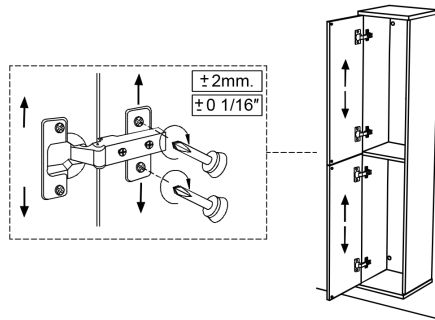

120cm; 47 1/4"

BO-719

120cm; 47 1/4"

BO-719

01.

L: 90cm → X=53,7cm L: 35 7/16" → X=21 2/16"
L: 120cm → X=53,7cm L: 47 1/4" → X=21 2/16"

Installation Instructions

Dimensions Metric

1 inch = 2.54 cm
1 inch = 25.4 mm

02.

BO-719

02.1

02.2

03.

03.1

03.3

04.3

04.4

04.5

Installation
Instructions

Dimensions Metric

1 inch = 2.54 cm

1 inch = 25.4 mm

05.

06.

07.

90cm; 35 7/16"

120cm; 47 1/4"

Installation
Instructions

Dimensions Metric

1 inch = 2.54 cm

1 inch = 25.4 mm