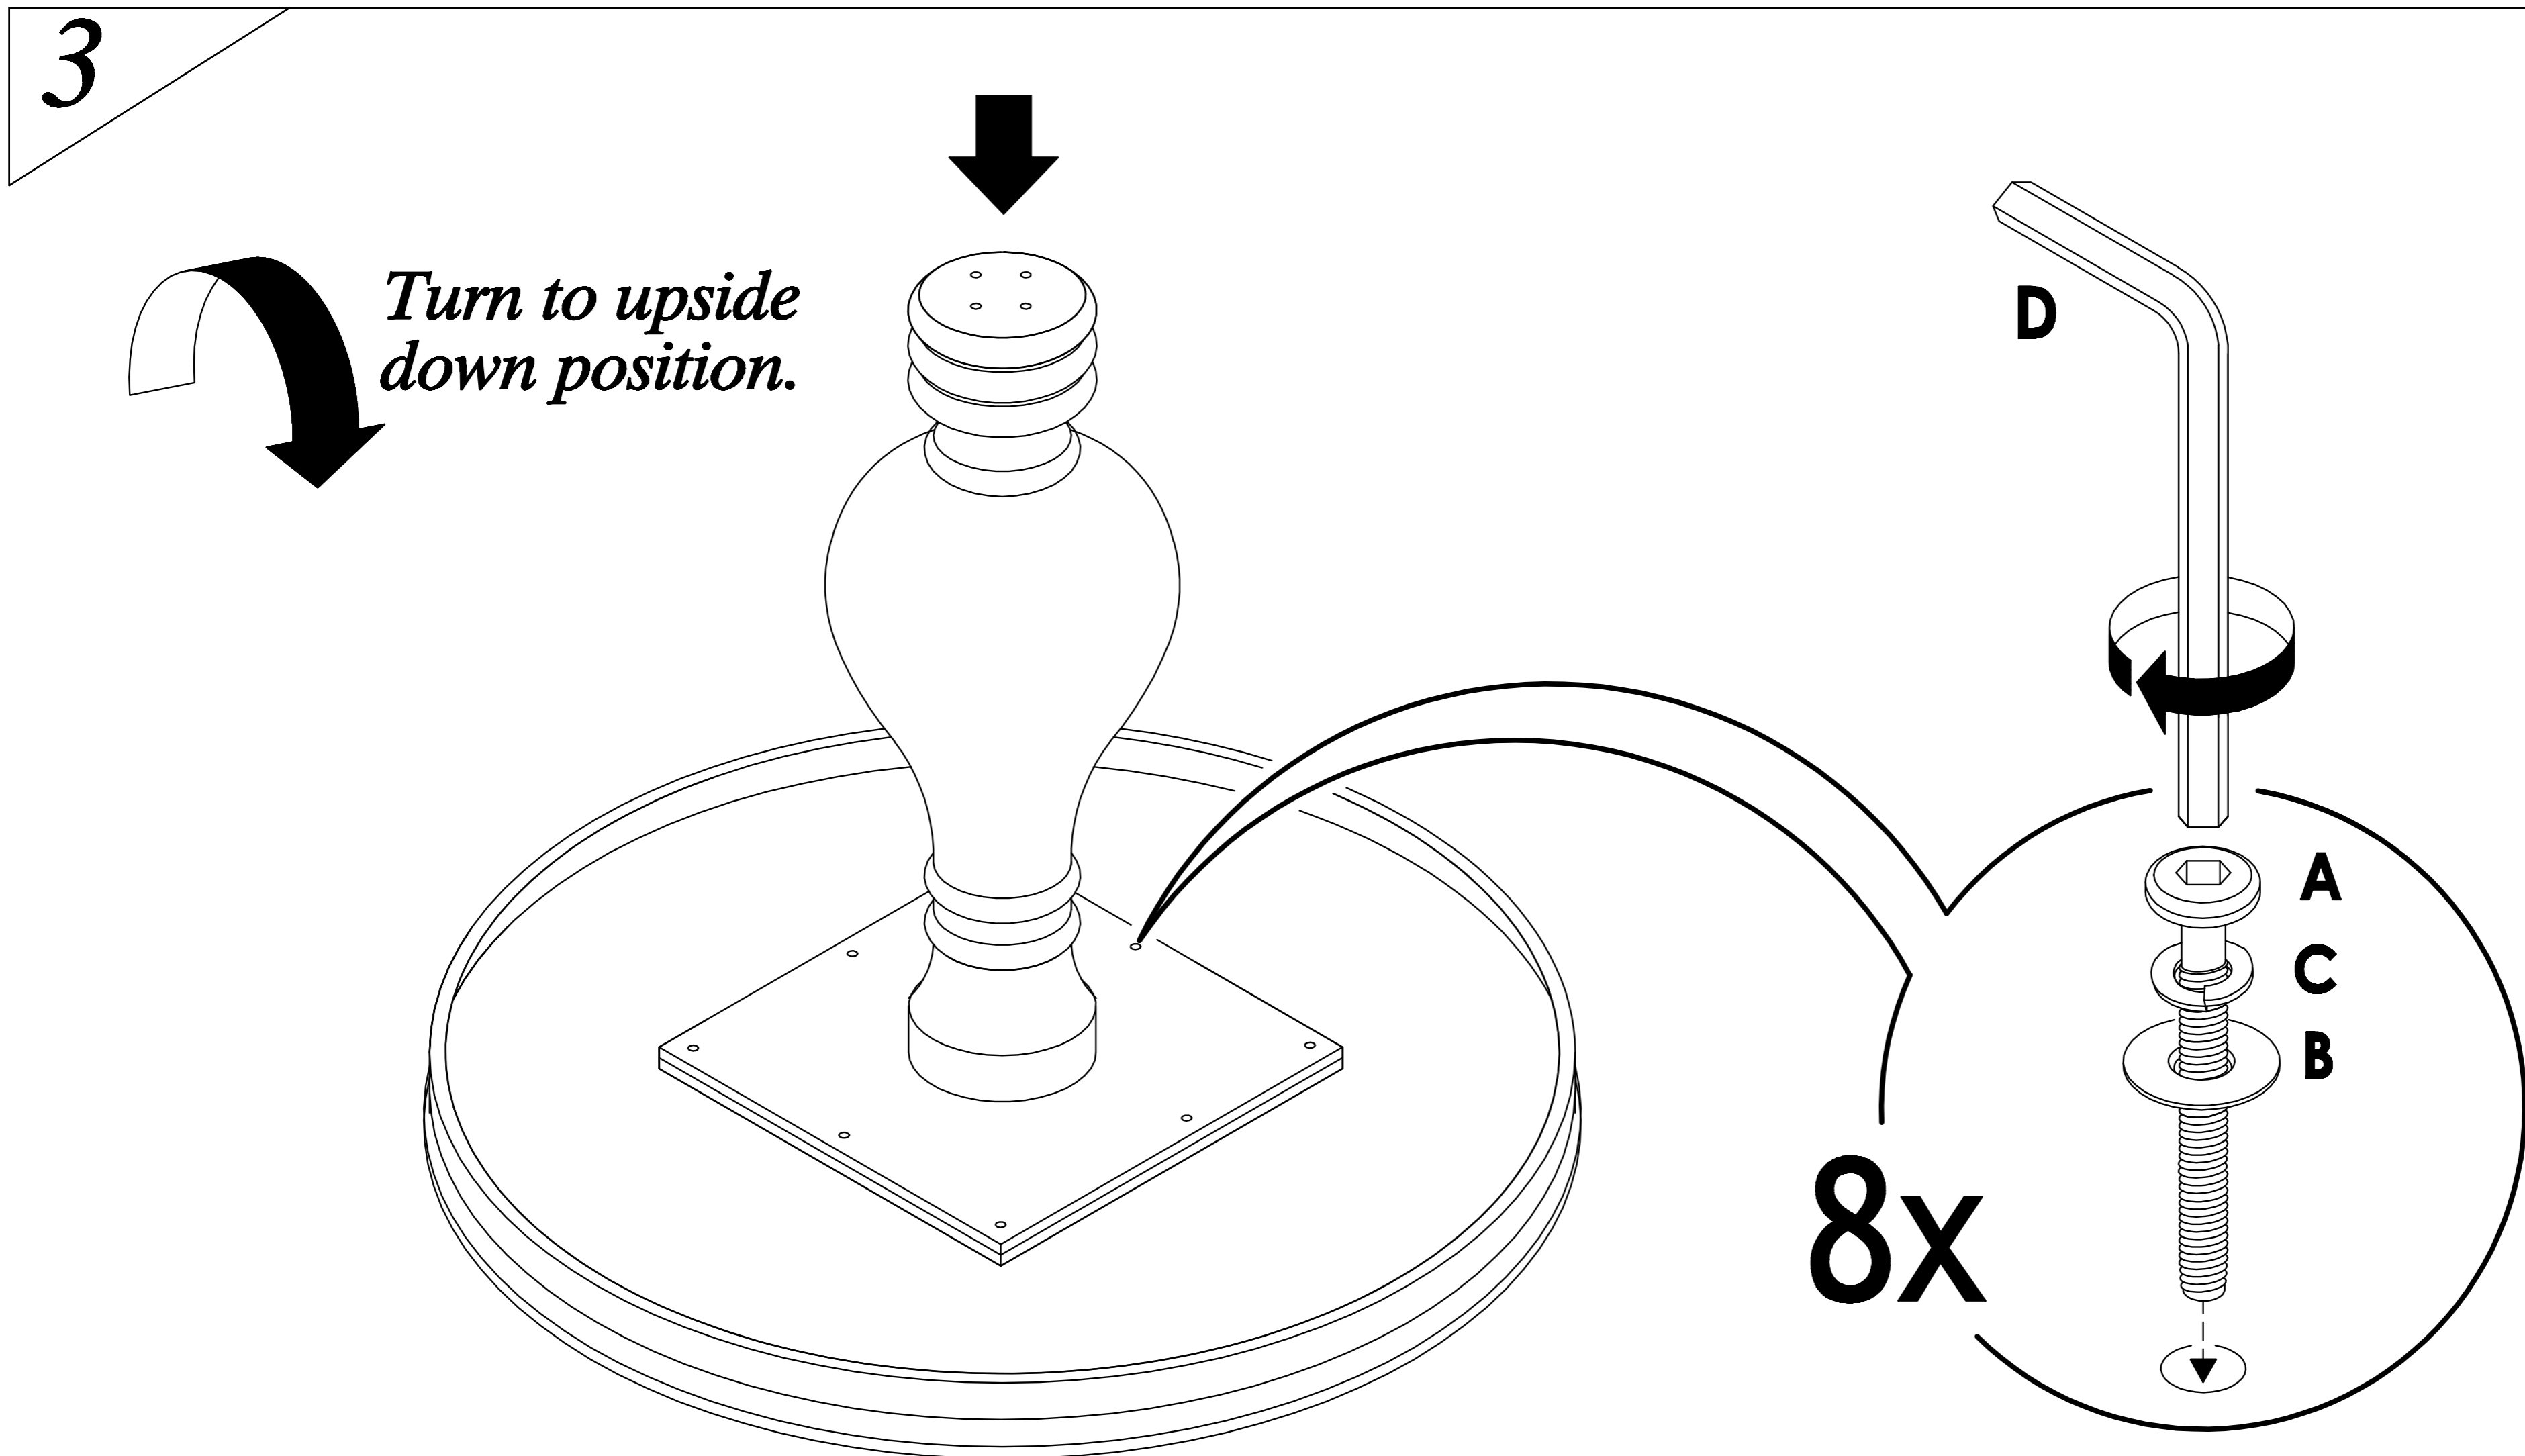

Assembly Instructions
Model No. : WT1051-048&054/TB1051-075
48"/54" ROUND PEDESTAL TABLE

CARE AND MAINTENANCE

The touch of a soft cloth is all the maintenance your wood pieces will ever need. Never use harsh chemicals or abrasive cleaners, as they could mark or destroy finish.