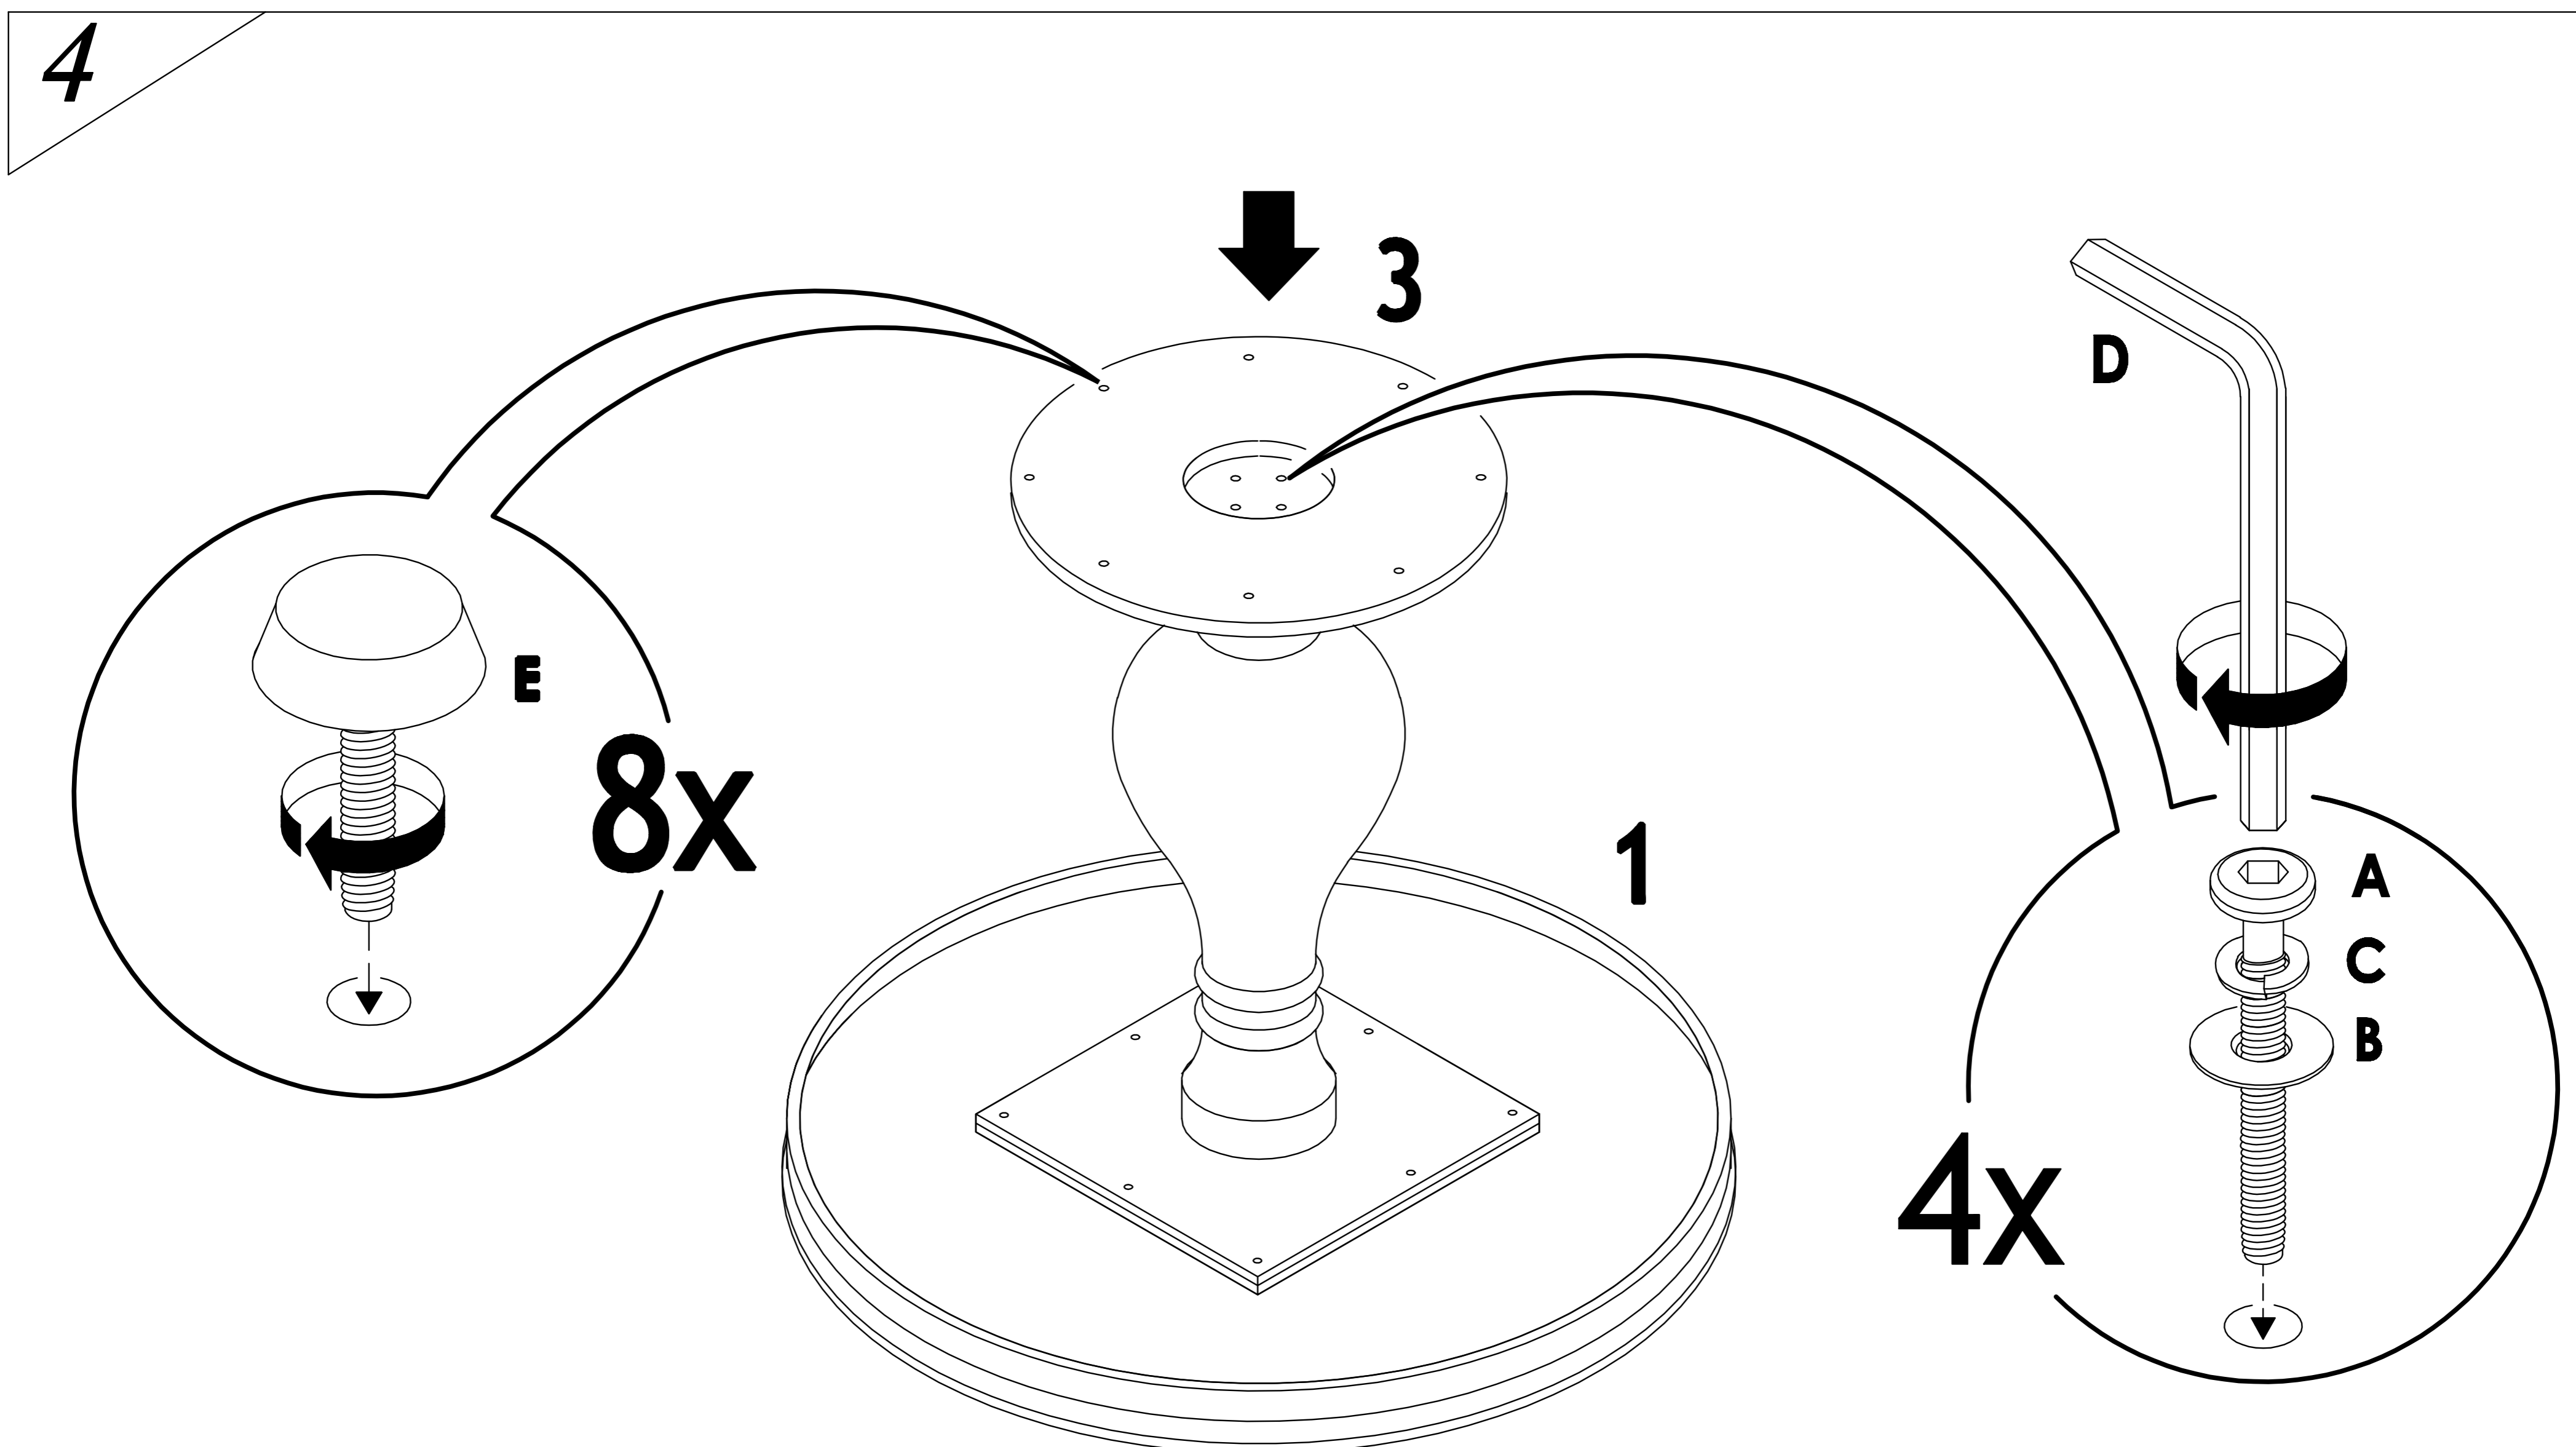

Assembly Instructions
Model No. : WT1051-048&054/TB1051-075
48"/54" ROUND PEDESTAL TABLE

CARE AND MAINTENANCE

The touch of a soft cloth is all the maintenance your wood pieces will ever need. Never use harsh chemicals or abrasive cleaners, as they could mark or destroy finish.

Warning: Long exposure to rubber or soft plastic may cause a chemical reaction and damage the finish of your table. Protect the surface of the table with cloth if you are using any product with rubber feet or base.