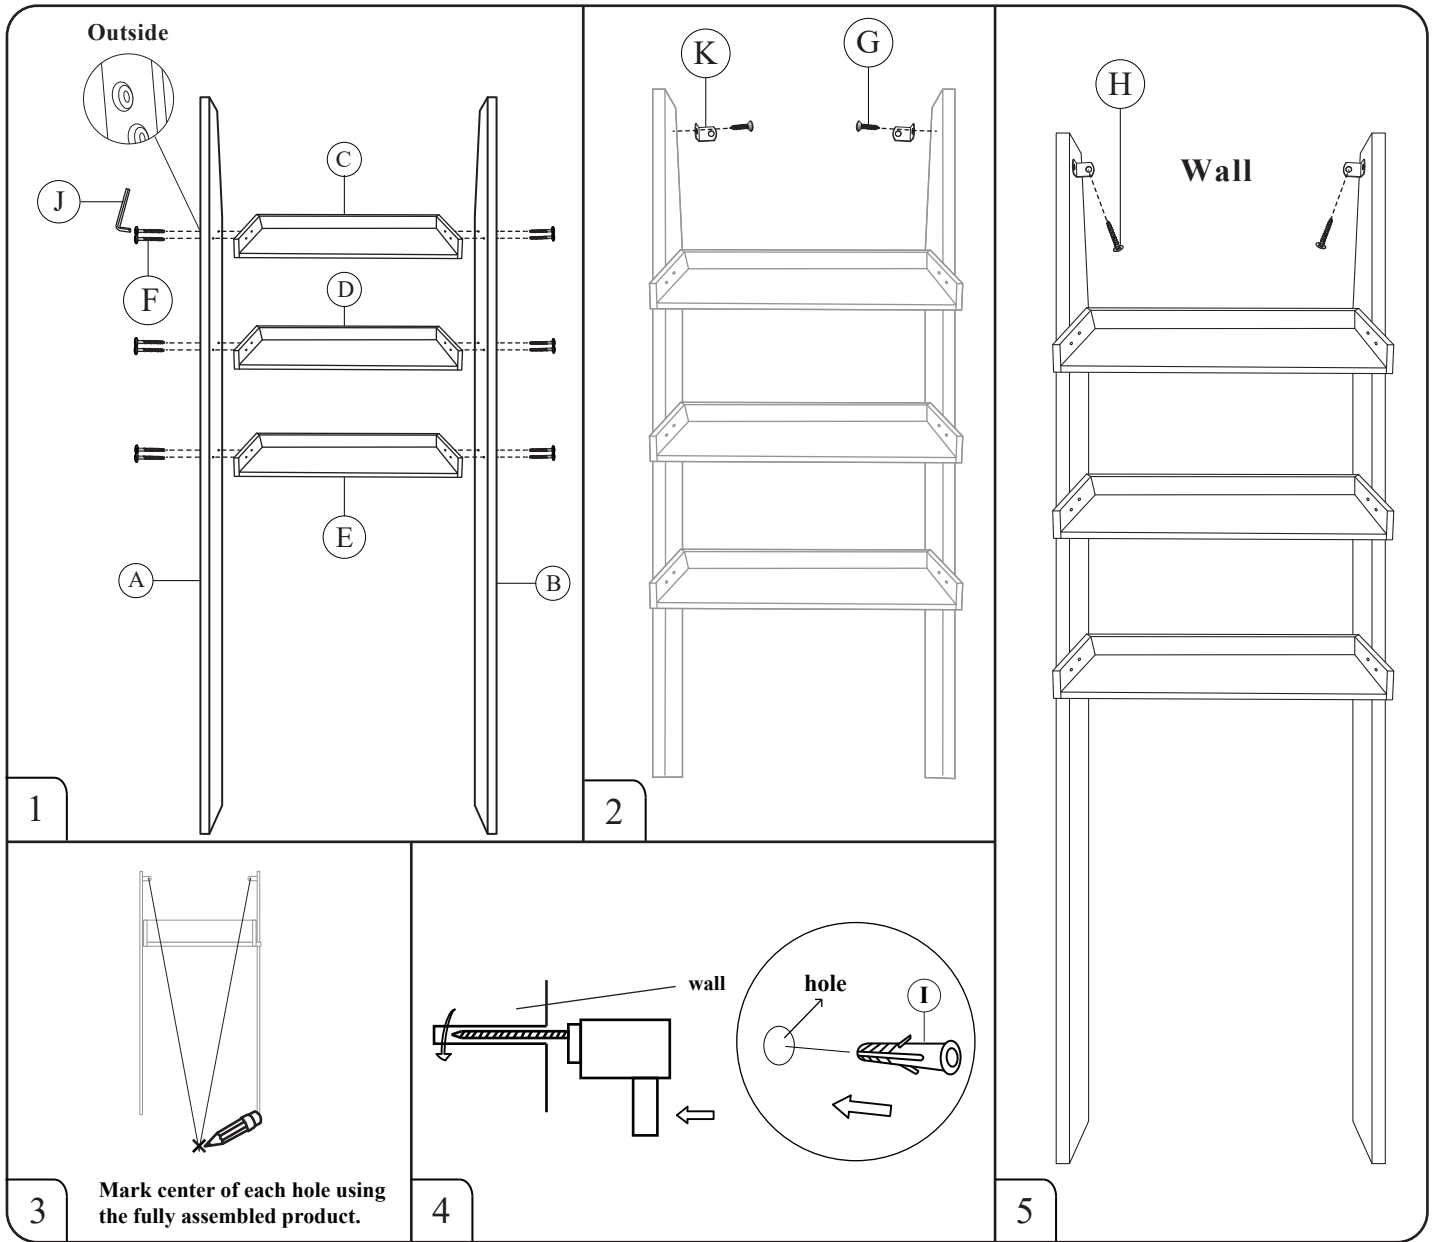

Over The Toilet Leaning Ladder Shelf

No.	A	B	C	D	E	F	G	H	I	J	K
Part			 Top	 Top	 Top	 M8 x 35	 S4x 15	 S4x 25			
Pcs	1	1	1	1	1	12	2	2	2	1	2