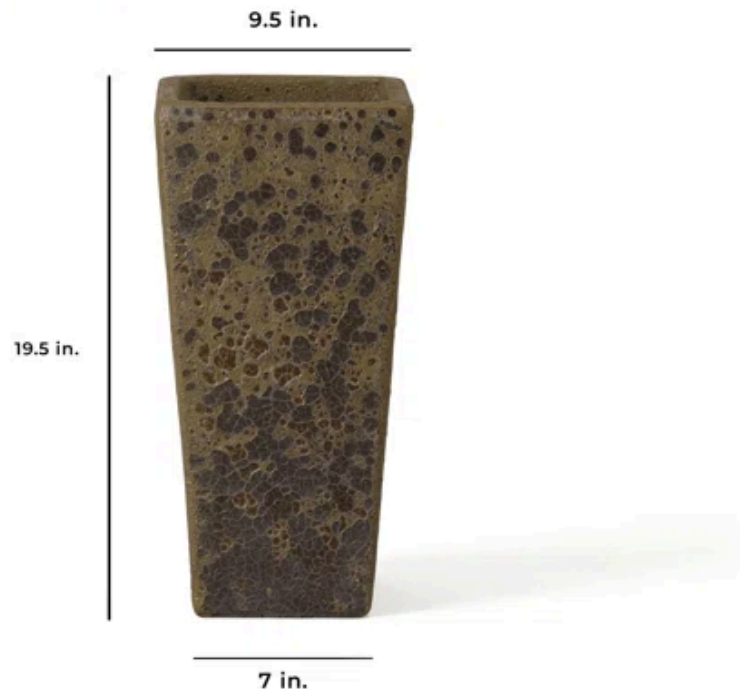

PRODUCT SPECIFICATIONS

BUBBLE YELLOW SQUARE PLANTER

| Material | Weight | Shape | Style |
|----------------------------|---------------|---------------|---------------------|
| Handcrafted Ceramic | 30 lbs | Square | Transitional |