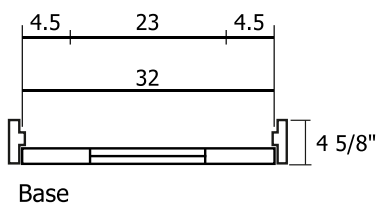

Prehung Door (Double Panel)

SKU# RID-32-80-2W-MB-RH

Single Prehung Door

SKU Name	RID-32-80-2W-MB-RH
Style	Double Panel
Material	Composite Wood
Height	80 inches (6/8)
Width	32 inches (2/8)
Thickness	1.375 inches
Framing Type	Prehung
Hinge Color/Finish	Black
Rough Opening Height	82 inches
Rough Opening Width	34.25 inches