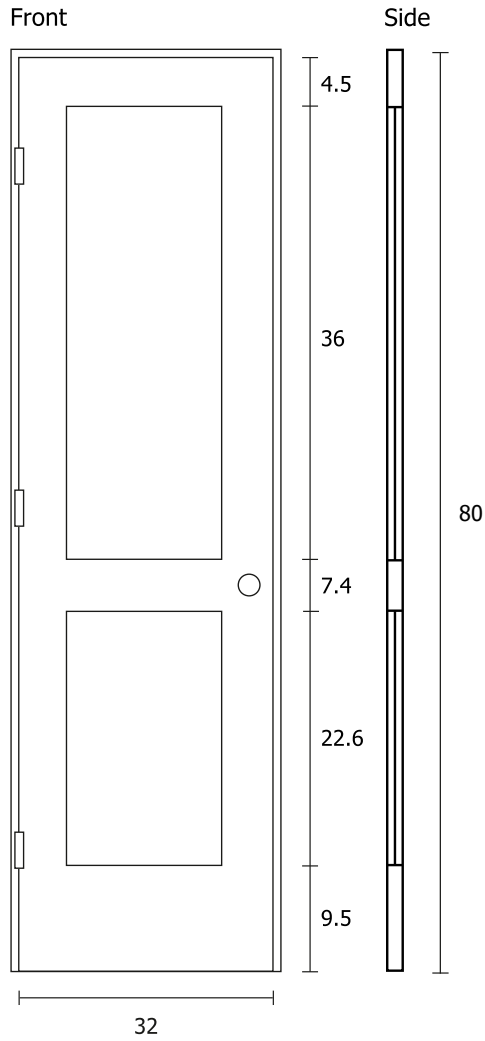

Prehung Door (Double Panel)

SKU# RID-32-80-2W-MB-RH

Single Prehung Door

SKU Name	RID-32-80-2W-MB-RH
Style	Double Panel
Material	Composite Wood
Height	80 inches (6/8)
Width	32 inches (2/8)
Thickness	1.375 inches
Framing Type	Prehung
Hinge Color/Finish	Black
Rough Opening Height	82 inches
Rough Opening Width	34.25 inches