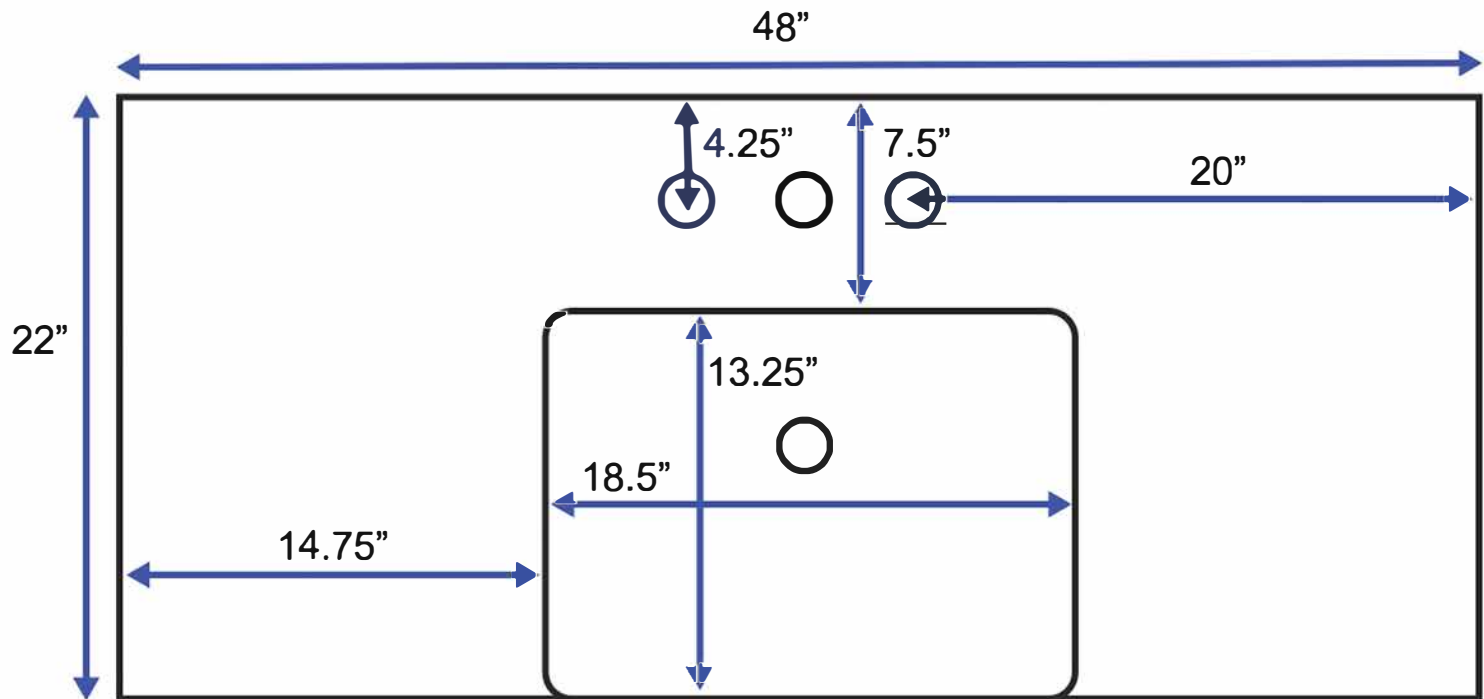

48-inch Bath Vanity (Top View)

All measurements are approximate and rounded to the nearest quarter inch.
Please allow for a slight margin of error.