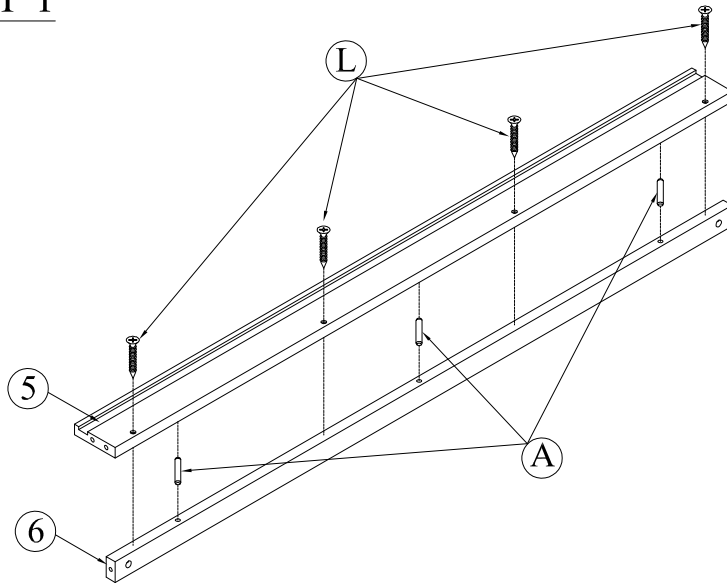

STEP 1

A	L
3PCS	4PCS

STEP 2

C	A	F
8PCS	6PCS	8PCS