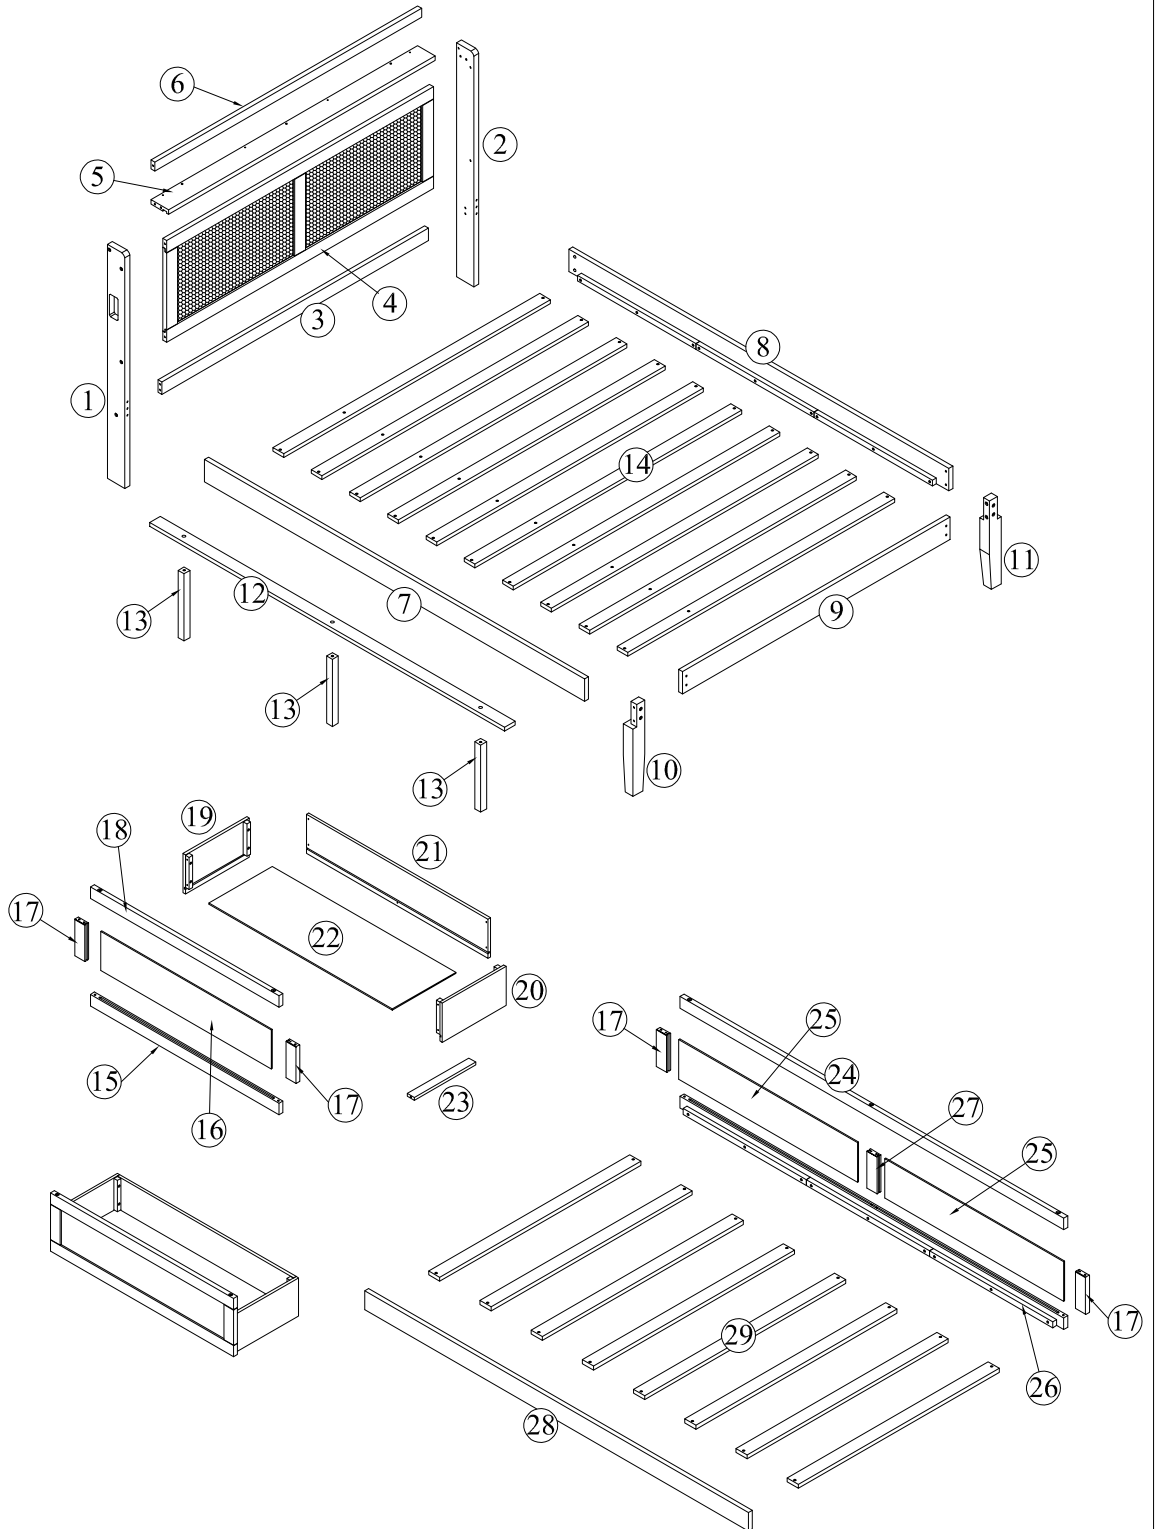

ASSEMBLY INSTRUCTIONS

Full size-Wood Rattan platform bed with Light & USB

This set is included 2 boxes if don't receive full 2 boxes please contact our customer service team.

WF317899/900

Detail View

WARNING:
Keep small components out of the reach of children

Part List : WF317899

<p>1</p>  <p style="text-align: center;">Left Hind Leg - 1pc</p>	<p>2</p>  <p style="text-align: center;">Right Hind Leg - 1pc</p>
<p>3</p>  <p style="text-align: center;">Lower Horizontal Bar - 1pc</p>	<p>6</p>  <p style="text-align: center;">Quiz After Above - 1pc</p>
<p>7</p>  <p style="text-align: center;">Shoulder Bed Left Side - 1pc</p>	<p>8</p>  <p style="text-align: center;">Right Shoulder Bed - 1pc</p>
<p>10</p>  <p style="text-align: center;">Left Foot of Bed - 1pc</p>	<p>11</p>  <p style="text-align: center;">Bed Foot Right - 1pc</p>
<p>12</p>  <p style="text-align: center;">Bed Support Bar - 1pc</p>	<p>13</p>  <p style="text-align: center;">Father's Foot - 3pcs</p>
<p>19</p>  <p style="text-align: center;">Left Pullout Side Panel - 2pcs</p>	<p>20</p>  <p style="text-align: center;">Right Drawer Side Panel - 2pcs</p>
<p>21</p>  <p style="text-align: center;">Pull-out Rear Panel - 2pc</p>	<p>23</p>  <p style="text-align: center;">Drawer Bottom Puzzle - 2pcs</p>
<p>24</p>  <p style="text-align: center;">Upper Horizontal Bar - 1pc</p>	<p>26</p>  <p style="text-align: center;">Lower Horizontal Bar - 1pc</p>
<p>28</p>  <p style="text-align: center;">Horizontal Bar Behind the Drawer - 1pc</p>	