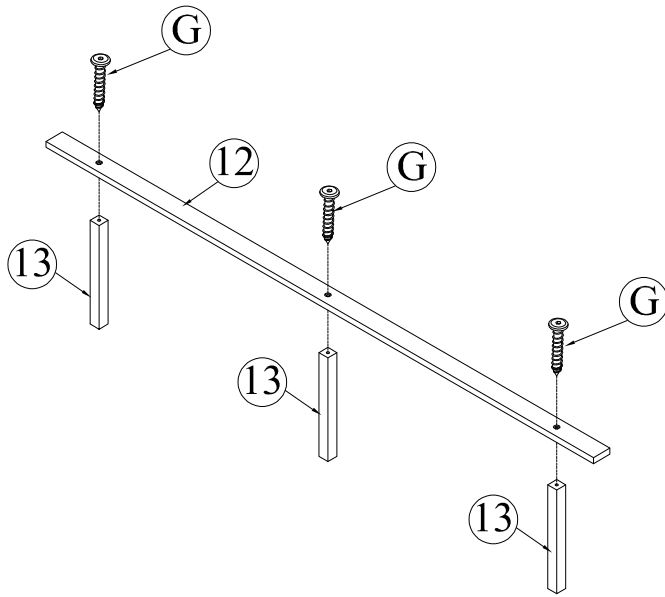

Hardware List +WF317899

A		Wooden dowel 8 x 30 mm	27
B		Hex-head bolt - Ø1/4" x 125 mm	4
C		Hex-head bolt - Ø1/4" x 60 mm	8
D		Hex-head bolt - Ø1/4" x 50 mm	4
E		Hex-head bolt - Ø1/4" x 40 mm	4
F		Horizontal-hole bolt - 1/4 x 15 mm	12
G		Hex-Head screw - Ø6 x 50 mm	3
H		Wheels	4
I		Sliding Wheel	8
J		L big bracket - 3x18x95x95	2
K		L small bracket - 2x25x25x30	2
L		Screw # 4 x 30mm	50
M		Screw # 4 x 25mm	18
N		Screw # 3.5 x 15mm	26
O		Screw # 3.5 x 10mm	32
P		Hex-Head screw - Ø6 x 70 mm	14
Q		USB Power Outlet	1
R		LED String Lights	1
S		K 4 mm	1

STEP 1

A	L
	
3PCS	4PCS

STEP 2

C	A	F
		
8PCS	6PCS	8PCS

STEP 3

E

4PCS

STEP 4

B	A	F	D
			
4PCS	2PCS	4PCS	4PCS

STEP 5

G

3PCS

STEP 6

L

30PCS

STEP 7