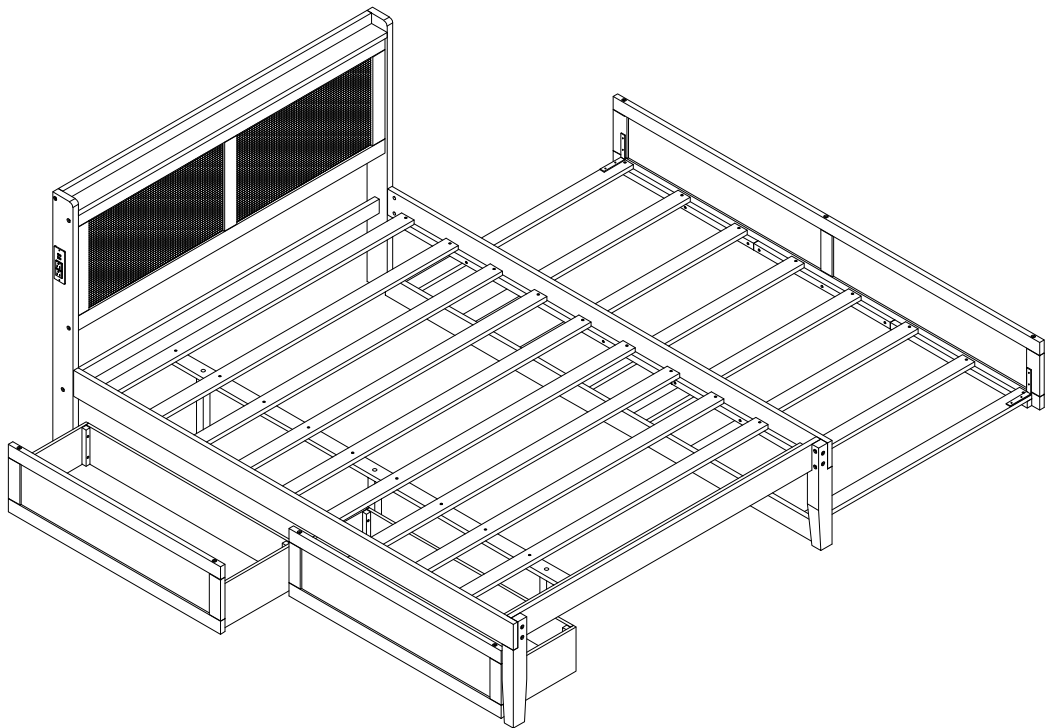

ASSEMBLY INSTRUCTIONS

Full size-Wood Rattan platform bed with Light & USB

This set is included 2 boxes if don't receive full 2 boxes please contact our customer service team.

WF317899/900

Detail View

WARNING:
Keep small components out of the reach of children

Part List : WF317899

<p>1</p>  <p style="text-align: center;">Left Hind Leg - 1pc</p>	<p>2</p>  <p style="text-align: center;">Right Hind Leg - 1pc</p>
<p>3</p>  <p style="text-align: center;">Lower Horizontal Bar - 1pc</p>	<p>6</p>  <p style="text-align: center;">Quiz After Above - 1pc</p>
<p>7</p>  <p style="text-align: center;">Shoulder Bed Left Side - 1pc</p>	<p>8</p>  <p style="text-align: center;">Right Shoulder Bed - 1pc</p>
<p>10</p>  <p style="text-align: center;">Left Foot of Bed - 1pc</p>	<p>11</p>  <p style="text-align: center;">Bed Foot Right - 1pc</p>
<p>12</p>  <p style="text-align: center;">Bed Support Bar - 1pc</p>	<p>13</p>  <p style="text-align: center;">Father's Foot - 3pcs</p>
<p>19</p>  <p style="text-align: center;">Left Pullout Side Panel - 2pcs</p>	<p>20</p>  <p style="text-align: center;">Right Drawer Side Panel - 2pcs</p>
<p>21</p>  <p style="text-align: center;">Pull-out Rear Panel - 2pc</p>	<p>23</p>  <p style="text-align: center;">Drawer Bottom Puzzle - 2pcs</p>
<p>24</p>  <p style="text-align: center;">Upper Horizontal Bar - 1pc</p>	<p>26</p>  <p style="text-align: center;">Lower Horizontal Bar - 1pc</p>
<p>28</p>  <p style="text-align: center;">Horizontal Bar Behind the Drawer - 1pc</p>	