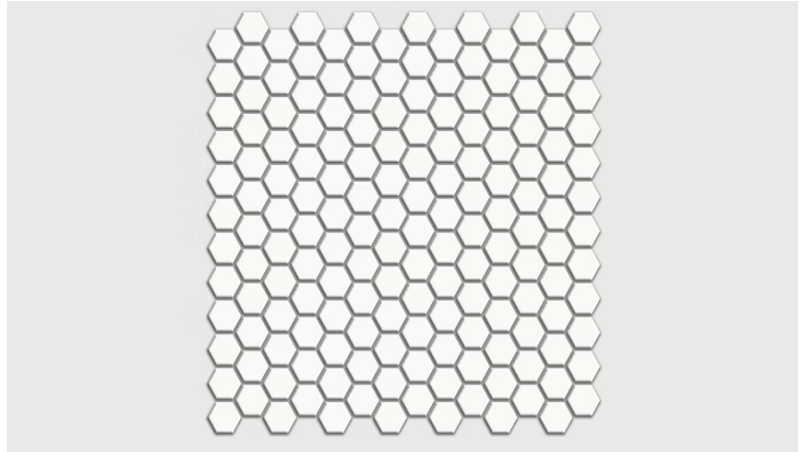

Metro White Glossy Hex 1" Mosaic

QUICKSHIP PRODUCT

SIZES	Hexagon Mosaic 1" x 1" Hexagon Mosaic	<ul style="list-style-type: none"> • All sizes are nominal and in inches. • If not stocked in our NJ warehouse, 200 SF minimum order quantity required. • Special cut sizes and additional trim pieces available upon meeting a required minimum order quantity.
FINISHES	Glossy	
LEAD TIME	1-5 Business Days	Lead times are approximate and may vary based on desired quantity, production schedule, and delivery location.
FORMAT + THICKNESS	Mosaic 1/4"	Most of our tiles are rectified and micro-beveled. Please confirm with us if rectification or micro-beveling is required.
APPLICATIONS	Commercial Floors Heavy Traffic Interiors Walls Wet	