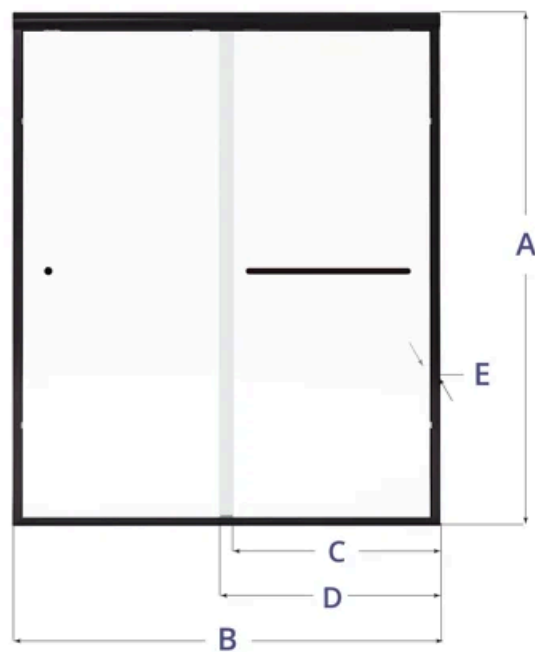

Model Dimensions

A: 72"

From the bottom to the top of
the shower door

B: 60"

Max width

C: 28 3/4"

Max walk-through width

D: 30"

Panel width

E: 1/4"

Glass thickness