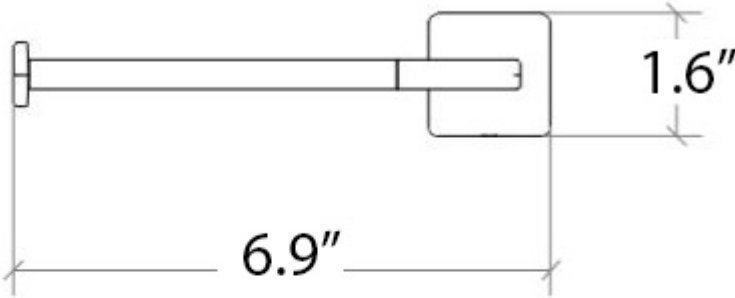

Collection Dado	Model Dado 61290	Dimensions Metric <i>1 inch = 2.54 cm</i> <i>1 inch = 25.4 mm</i>	 1051 Lea Drive - Collegeville, PA 19426 Tel. 215 513 9400 - Fax 610 831 0215 www.ws bathcollections.com - info@ws bathcollections.com
---------------------------	------------------------------	--	---

Collection
Dado

Model |
Dado 61204

Dimensions Metric
1 inch = 2.54 cm
1 inch = 25.4 mm

1051 Lea Drive - Collegeville, PA 19426
Tel. 215 513 9400 - Fax 610 831 0215
www.ws bathcollections.com - info@ws bathcollections.com

Collection
Dado

Model |
Dado 61207

Dimensions Metric
1 inch = 2.54 cm
1 inch = 25.4 mm

1051 Lea Drive - Collegeville, PA 19426
Tel. 215 513 9400 - Fax 610 831 0215
www.ws bathcollections.com - info@ws bathcollections.com

Collection
Dado

Model |
Dado 61209

Dimensions Metric
1 inch = 2.54 cm
1 inch = 25.4 mm

1051 Lea Drive - Collegeville, PA 19426
Tel. 215 513 9400 - Fax 610 831 0215
www.ws bathcollections.com - info@ws bathcollections.com