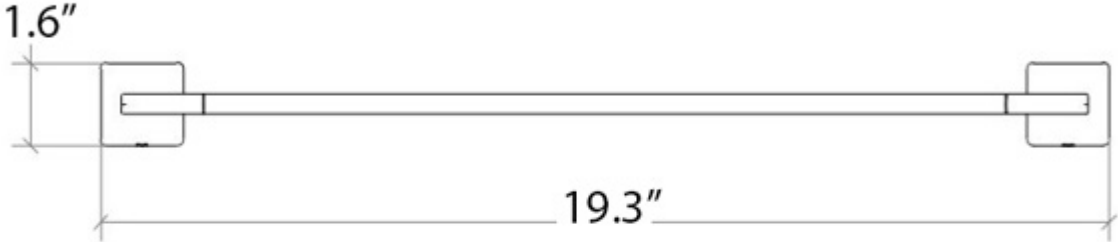

Collection Dado	Model Dado 61290	Dimensions Metric <i>1 inch = 2.54 cm</i> <i>1 inch = 25.4 mm</i>	 1051 Lea Drive - Collegeville, PA 19426 Tel. 215 513 9400 - Fax 610 831 0215 www.ws bathcollections.com - info@ws bathcollections.com
---------------------------	------------------------------	--	---

Collection
Dado

Model |
Dado 61204

Dimensions Metric
1 inch = 2.54 cm
1 inch = 25.4 mm

1051 Lea Drive - Collegeville, PA 19426
Tel. 215 513 9400 - Fax 610 831 0215
www.ws bathcollections.com - info@ws bathcollections.com

Collection
Dado

Model |
Dado 61207

Dimensions Metric
1 inch = 2.54 cm
1 inch = 25.4 mm

1051 Lea Drive - Collegeville, PA 19426
Tel. 215 513 9400 - Fax 610 831 0215
www.ws bathcollections.com - info@ws bathcollections.com

Collection
Dado

Model |
Dado 61209

Dimensions Metric
1 inch = 2.54 cm
1 inch = 25.4 mm

1051 Lea Drive - Collegeville, PA 19426
Tel. 215 513 9400 - Fax 610 831 0215
www.ws bathcollections.com - info@ws bathcollections.com