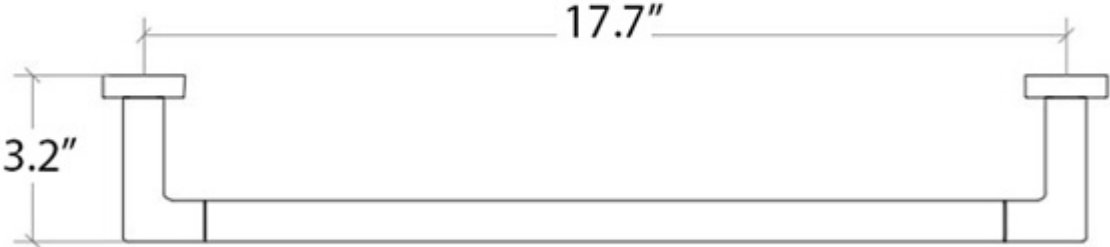

Collection Dado	Model Dado 61290	Dimensions Metric <i>1 inch = 2.54 cm</i> <i>1 inch = 25.4 mm</i>	 1051 Lea Drive - Collegeville, PA 19426 Tel. 215 513 9400 - Fax 610 831 0215 www.ws bathcollections.com - info@ws bathcollections.com
---------------------------	------------------------------	--	---

Collection
Dado

Model |
Dado 61204

Dimensions Metric
1 inch = 2.54 cm
1 inch = 25.4 mm

1051 Lea Drive - Collegeville, PA 19426
Tel. 215 513 9400 - Fax 610 831 0215
www.ws bathcollections.com - info@ws bathcollections.com

Collection
Dado

Model |
Dado 61207

Dimensions Metric
1 inch = 2.54 cm
1 inch = 25.4 mm

1051 Lea Drive - Collegeville, PA 19426
Tel. 215 513 9400 - Fax 610 831 0215
www.ws bathcollections.com - info@ws bathcollections.com

Collection
Dado

Model |
Dado 61209

Dimensions Metric
1 inch = 2.54 cm
1 inch = 25.4 mm

1051 Lea Drive - Collegeville, PA 19426
Tel. 215 513 9400 - Fax 610 831 0215
www.ws bathcollections.com - info@ws bathcollections.com