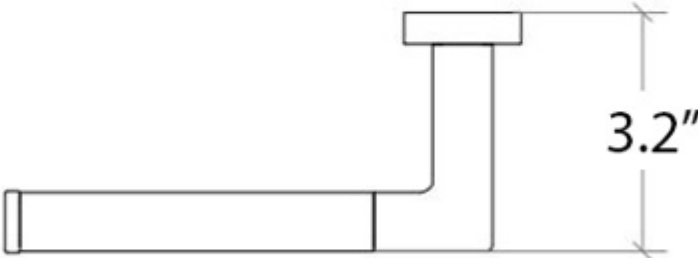

Collection Dado	Model Dado 61290	Dimensions Metric <i>1 inch = 2.54 cm</i> <i>1 inch = 25.4 mm</i>	 1051 Lea Drive - Collegeville, PA 19426 Tel. 215 513 9400 - Fax 610 831 0215 www.ws bathcollections.com - info@ws bathcollections.com
---------------------------	------------------------------	--	---

Collection
Dado

Model |
Dado 61204

Dimensions Metric
1 inch = 2.54 cm
1 inch = 25.4 mm

1051 Lea Drive - Collegeville, PA 19426
Tel. 215 513 9400 - Fax 610 831 0215
www.ws bathcollections.com - info@ws bathcollections.com

Collection
Dado

Model |
Dado 61207

Dimensions Metric
1 inch = 2.54 cm
1 inch = 25.4 mm

1051 Lea Drive - Collegeville, PA 19426
Tel. 215 513 9400 - Fax 610 831 0215
www.ws bathcollections.com - info@ws bathcollections.com

Collection
Dado

Model |
Dado 61209

Dimensions Metric
1 inch = 2.54 cm
1 inch = 25.4 mm

1051 Lea Drive - Collegeville, PA 19426
Tel. 215 513 9400 - Fax 610 831 0215
www.ws bathcollections.com - info@ws bathcollections.com