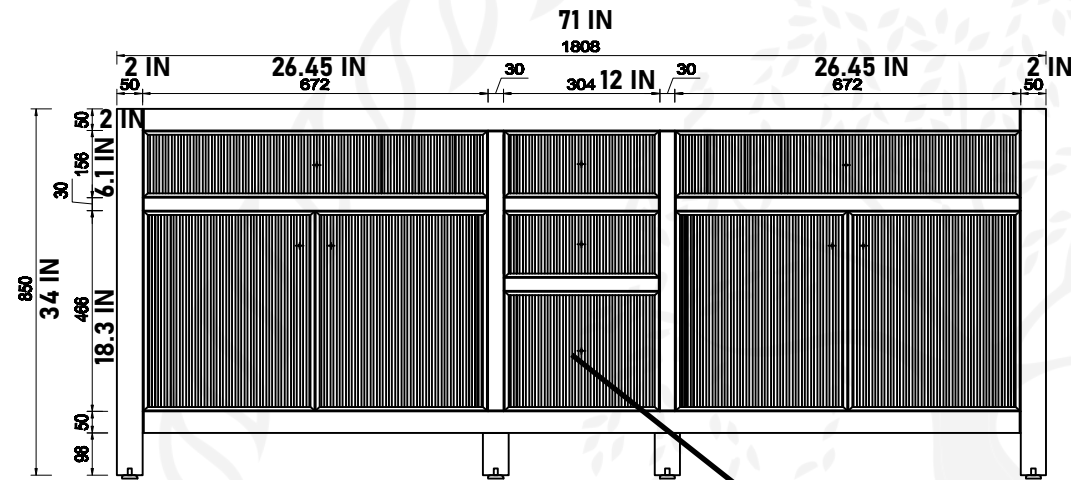

SONO-72

DEEP DRAWER WITH BUILT-IN ORGANIZER
AND POWER STATION