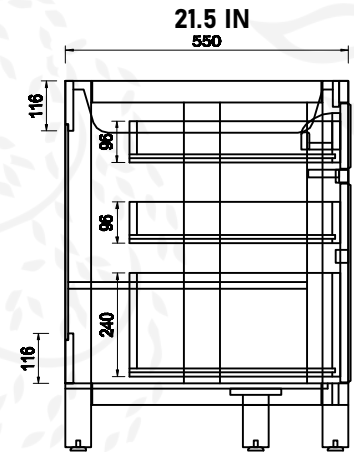

SONO-72

DEEP DRAWER WITH BUILT-IN ORGANIZER
AND POWER STATION