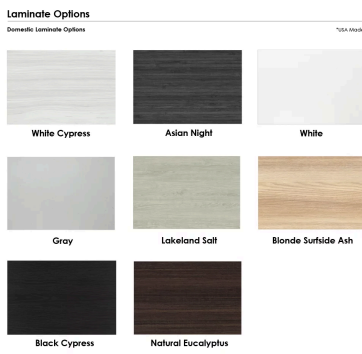

PRODUCT DESCRIPTION

The [Harmony Conference Table Series](#) offers this 6-person conference table with X base. It measures approximately 6' in length, 4' in width, and the thickness of the tabletop is 1". It can comfortably seat up to 6 people depending upon the chairs you pick (any chairs pictured in the rendering on this page are not included).

Our **Harmony Series** features modern conference tables designed to look sleek and stylish for any board room or meeting room. Because our conference tables are commercial-grade and constructed from eco-friendly materials, they make them one of our top-selling products. You can choose from various options such as shape, size, bases, laminates, and data/electric modules.

Modular Design & Durable Construction

Harmony Conference Series gives classic shapes a modern twist, combining creativity and class with durable construction which fits virtually any modern office environment. Because it's designed with scalability in mind, its modular construction allows you to easily enhance or reduce the size of the table.

Pictured on this page is a 6-person conference table with X base typical. It features a metal base, table top shape of your choosing, and your choice of laminate. You can add a USB/Electrical module to any table over 4' in overall length. The price on the page includes shipping. Also, you can call with any questions prior to ordering online. We'd be happy to assist you.