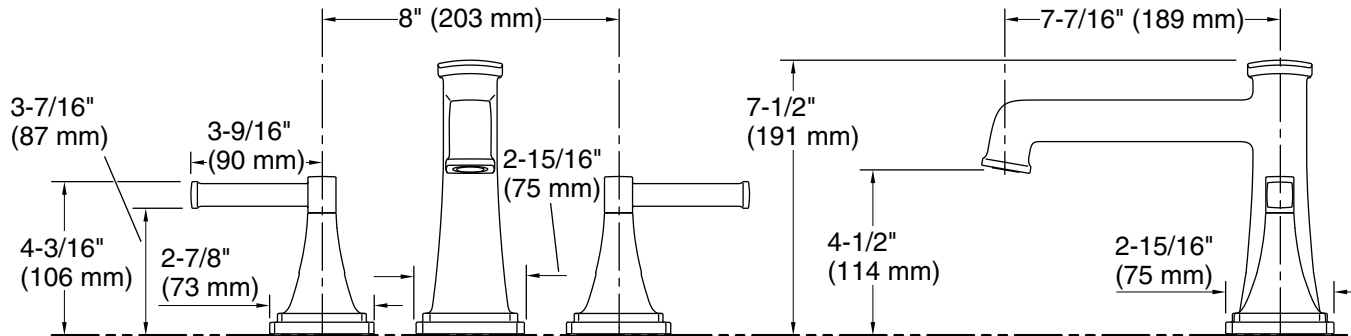

Features

- Two Lever handles offer separate control of hot and cold water
- 7-1/2" (191 mm) spout reach
- Coordinates with other products in the Riff collection
- Trim only, requires valve to complete installation

Technical Information

All product dimensions are nominal.

Spout:

Spout reach: 7-1/2" (190 mm)

Notes

Install this product according to the installation instructions.

ADA, OBC, CSA B651 compliant when installed to the specific requirements of these regulations.