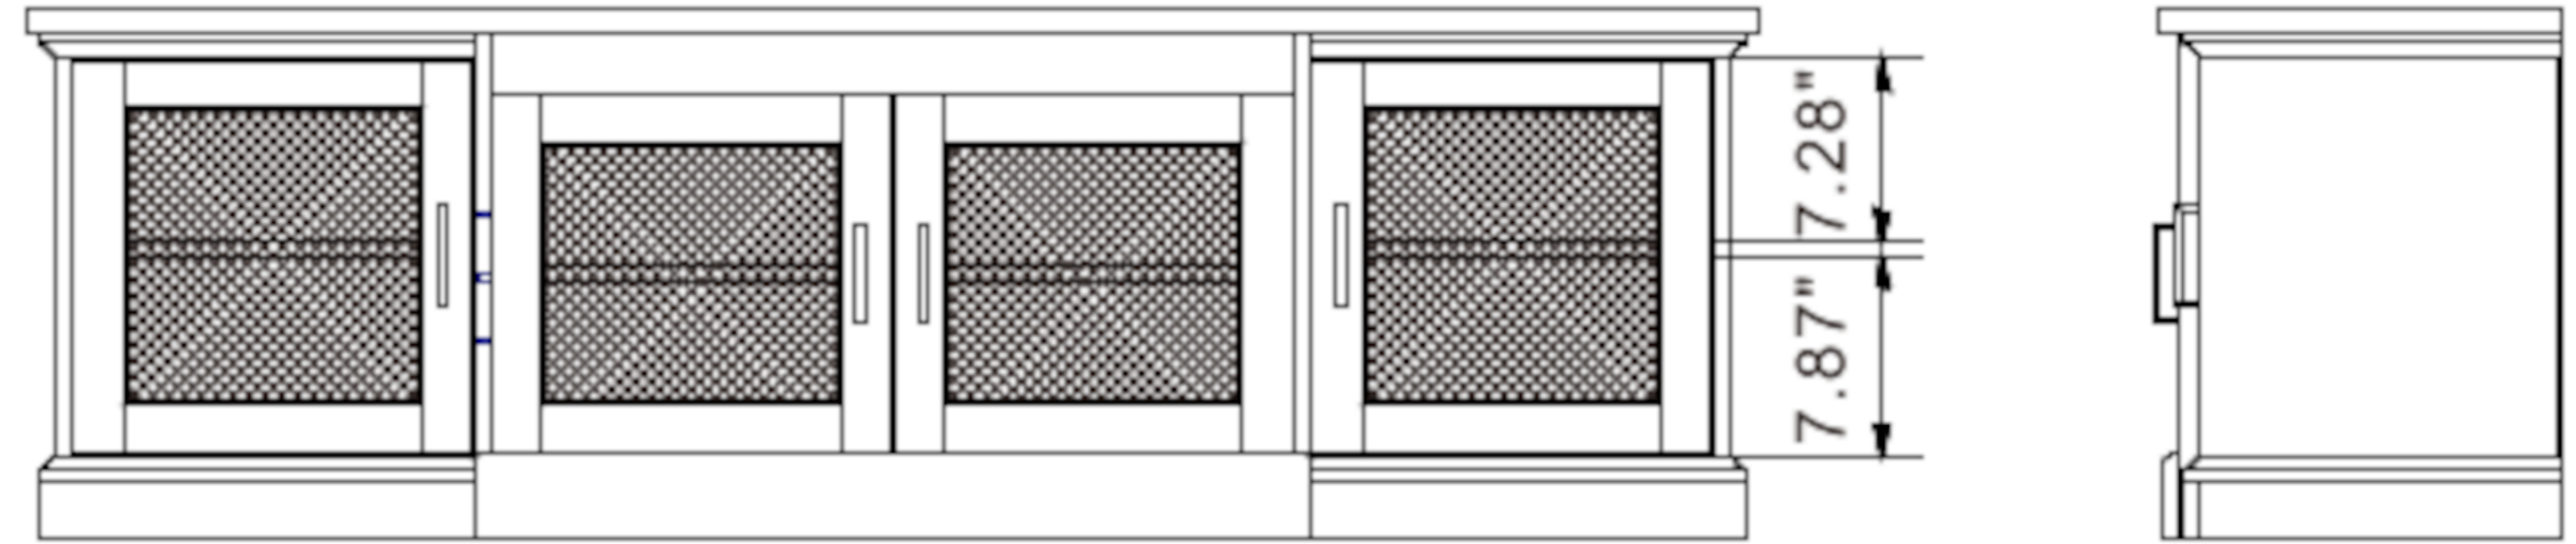

Oversize: 68.5"(W) * 16.04"(D) * 21.06"(H)

Distance from highest shelf pin to top.
Distance in-between each shelf pins.
Pitch 2.62"*2
Distance from lowest shelf pin to bottom.