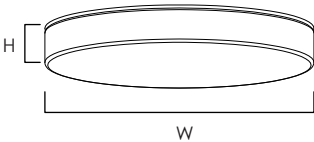

# FLUSH MOUNT

- Die Cast Aluminum
- Size options between 5", 7", 9", and 11"
- Ultra-thin 1/2" height with less than 1/4" trim
- Available in 3000k (Made-to-order Color Temperatures available)
- Suitable for Closets according to NEC Section 410.8 & 410.16
- Available in White (WT), Black (BK), Polished Chrome (PC) and Satin Nickel (SN)
- Dimmable with Triac and ELV Dimmers
- Easy to install: fits in 3-0 and 4-0 Outlet Box (pancake and mud ring acceptable)
- Pendant light accessory available (sold separately)
- Suitable for Wet Location, for use on ceilings outdoor and above showers
- ETL/cETL IP65

## MEASUREMENTS

DIMENSION	CANOPY	WIRE LENGTH
5"W x 0.75"H x 5"L	5"W x 0.75"H x 5"L	8"L
7"W x 0.75"H x 7"L	7"W x 0.75"H x 7"L	8"L
9"W x 0.75"H x 9"L	9"W x 0.75"H x 9"L	8"L
11"W x 0.75"H x 11"L	11"W x 0.75"H x 11"L	8"L
2.25"W x 10.75"H x 2.25"L, 120"OAH	5"W x 0.25"H x 5"L	120"L