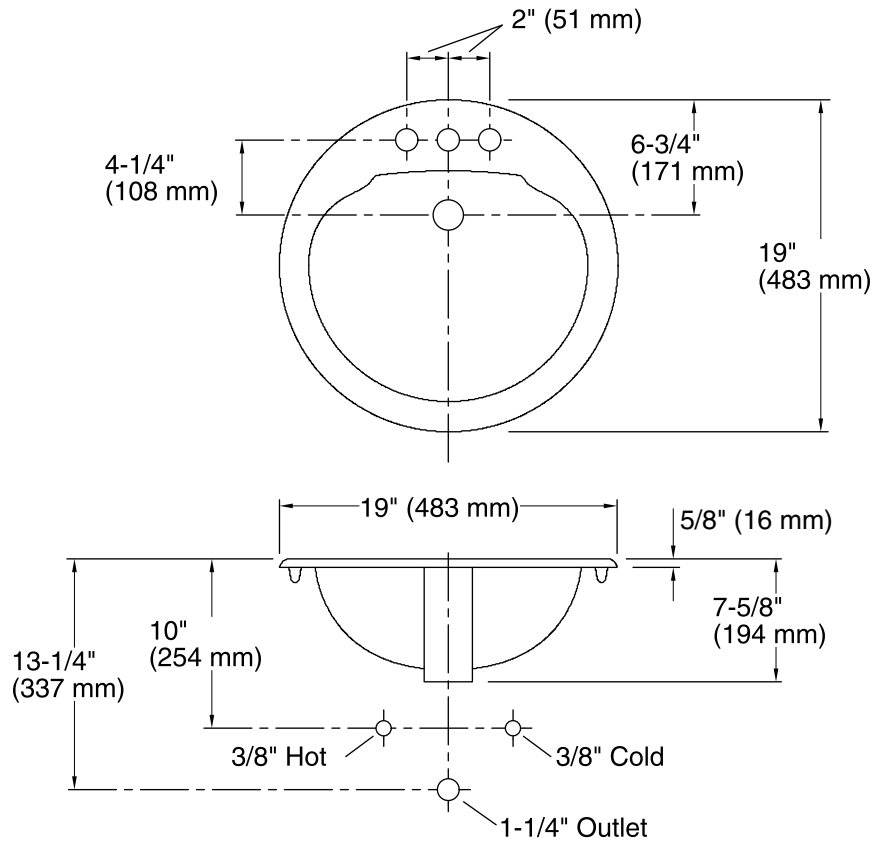

Technical Information

All product dimensions are nominal.

Bowl configuration:	Single
Installation:	Drop-in
Bowl area (Only):	Length: 14-1/2" (368 mm) Width: 12-1/2" (318 mm) Water depth: 4-7/8" (124 mm)
Number of deck holes:	3
Drain hole:	1-1/4" (32 mm)
Template:	1033457-7, required, included

Notes

Install this product according to the installation instructions.

Measure your actual product for roughing-in details.