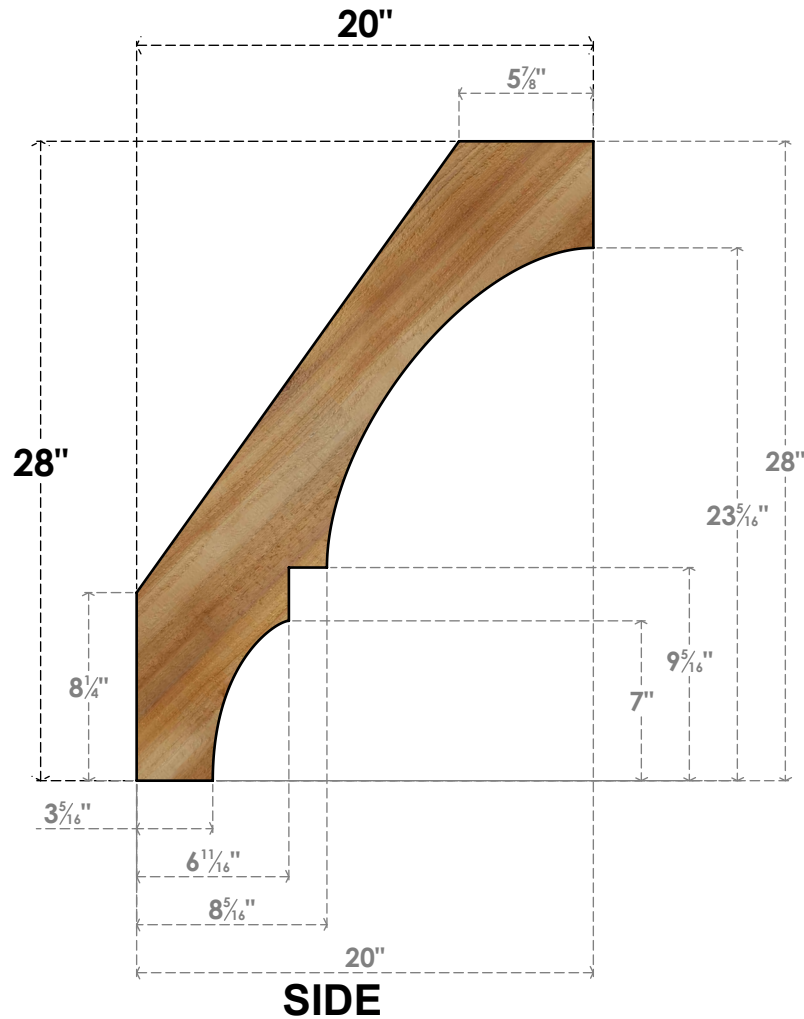

BRC06X20X28BOA00RWR

6"W X 20"D X 28"H BALBOA ROUGH SAWN BRACE, WESTERN RED CEDAR

EKENA MILLWORK
 2300 WEST MAIN ST.
 CLARKSVILLE, TX 75426
 TOLL FREE: 866-607-0453
 WWW.EKENAMILLWORK.COM

NOTES

1. INSTALLATION TO BE COMPLETED IN ACCORDANCE WITH MANUFACTURER'S SPECIFICATIONS.
2. DRAWING MAY NOT BE TO SCALE
3. THIS DRAWING IS INTENDED FOR DESIGN AND PLANNING PURPOSES ONLY.
4. ALL INFORMATION CONTAINED HEREIN WAS CURRENT AT THE TIME OF DEVELOPMENT BUT MUST BE REVIEWED AND APPROVED BY THE PRODUCT MANUFACTURER TO BE CONSIDERED ACCURATE.
5. PRODUCTS ARE NOT KILN DRIED. THIS ITEM IS UNIQUE AND WILL CONTAIN THE NATURAL VARIATIONS THAT THE WOOD SPECIES OFFERS. THIS MAY RESULT IN VARIATIONS UP TO 1/4"