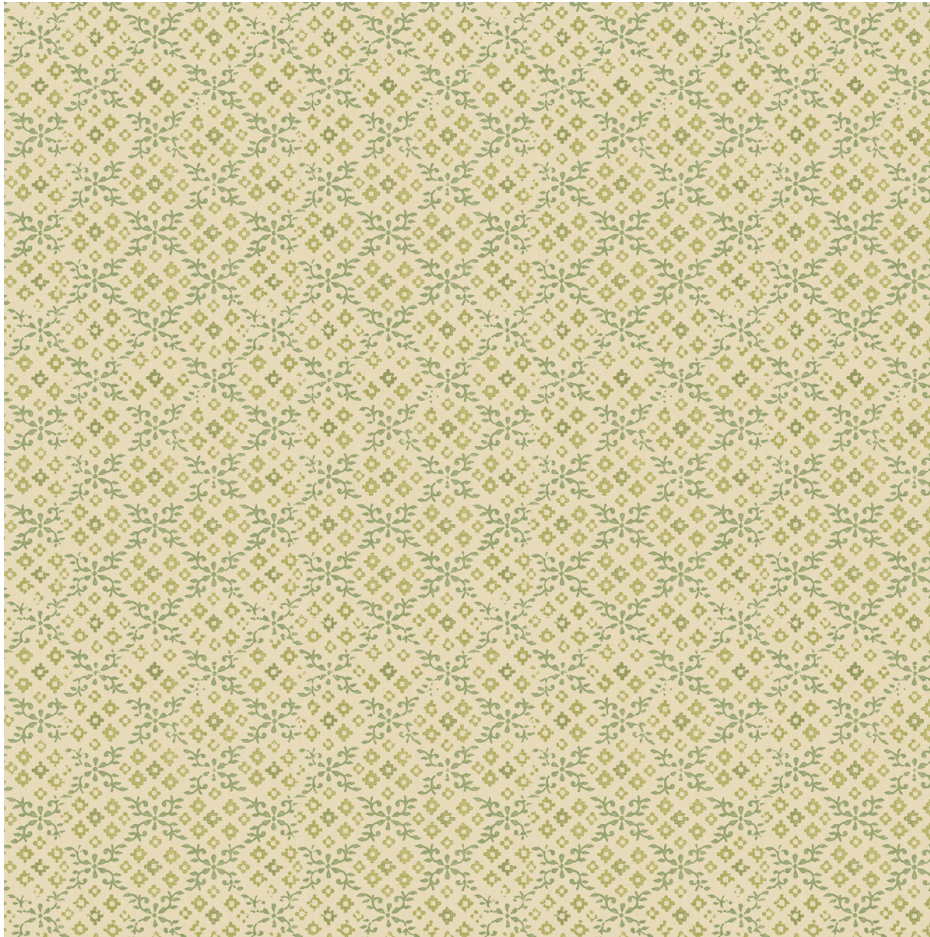

Grantly - Green
SKU: BW45115.1.0

LEE JOFA

SKU: **BW45115.1.0**

Railroaded: **No**

Composition: **Non Woven - 100%**

Vertical Repeat: **22 cm (8.66 in)**

Wallcovering Area: **7.00 Square Meter**

Brand: **G P & J Baker**

Note: **Priced And Sold By The 10 Meter Roll**

Width: **70 cm (27.56 in)**

Repeat UOM: **cm cm (0 in)**