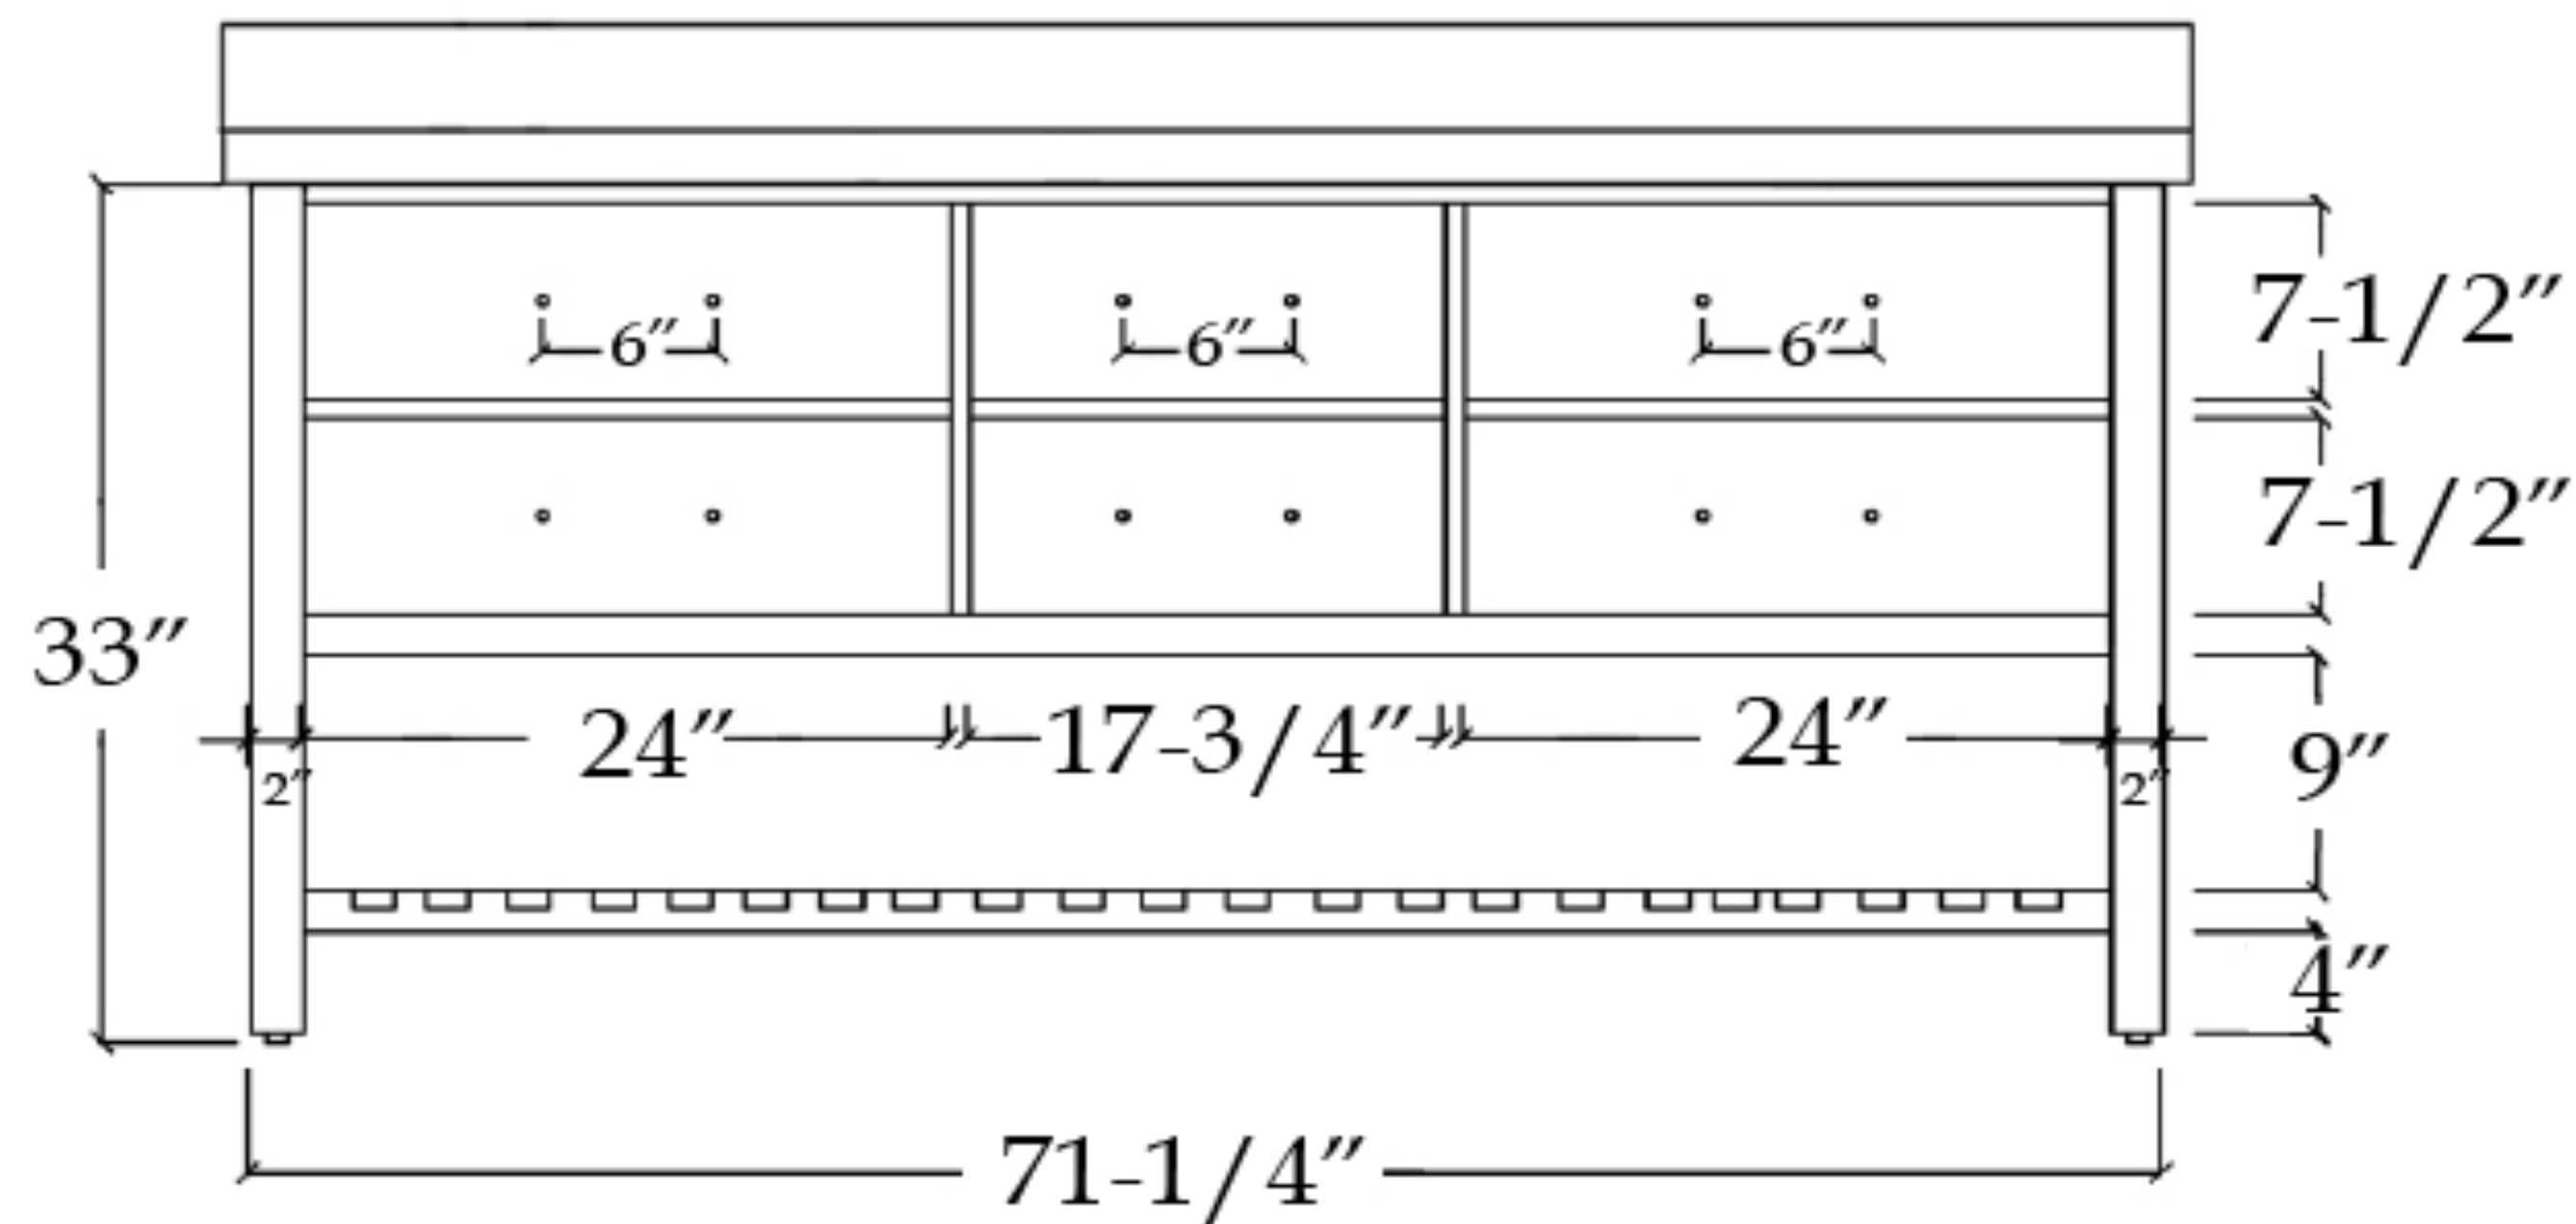

VFVC722234R

VALENCIA

Bathroom Vanity

TOP VIEW

COUNTER-TOP

Backsplash

FRONT VIEW

SIDE VIEW