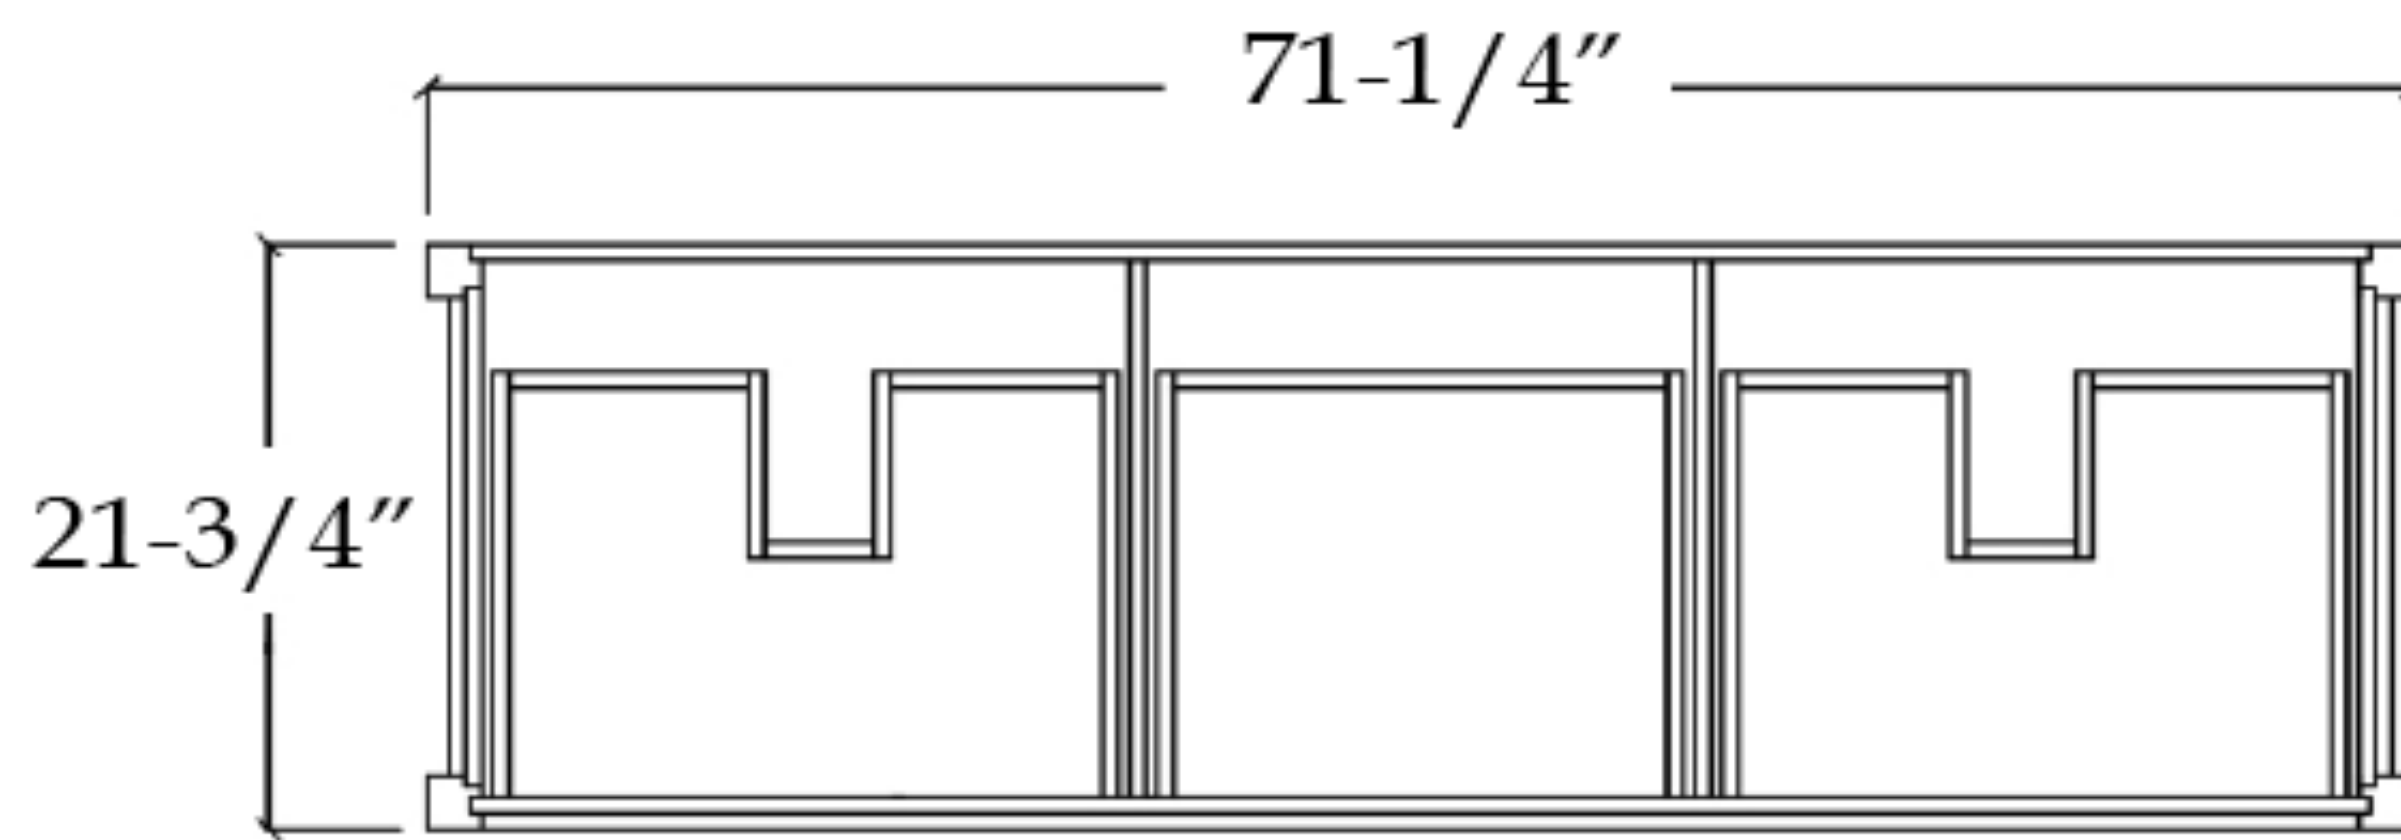

VFVC722234R

VALENCIA

Bathroom Vanity

TOP VIEW

COUNTER-TOP

Backsplash

FRONT VIEW

SIDE VIEW