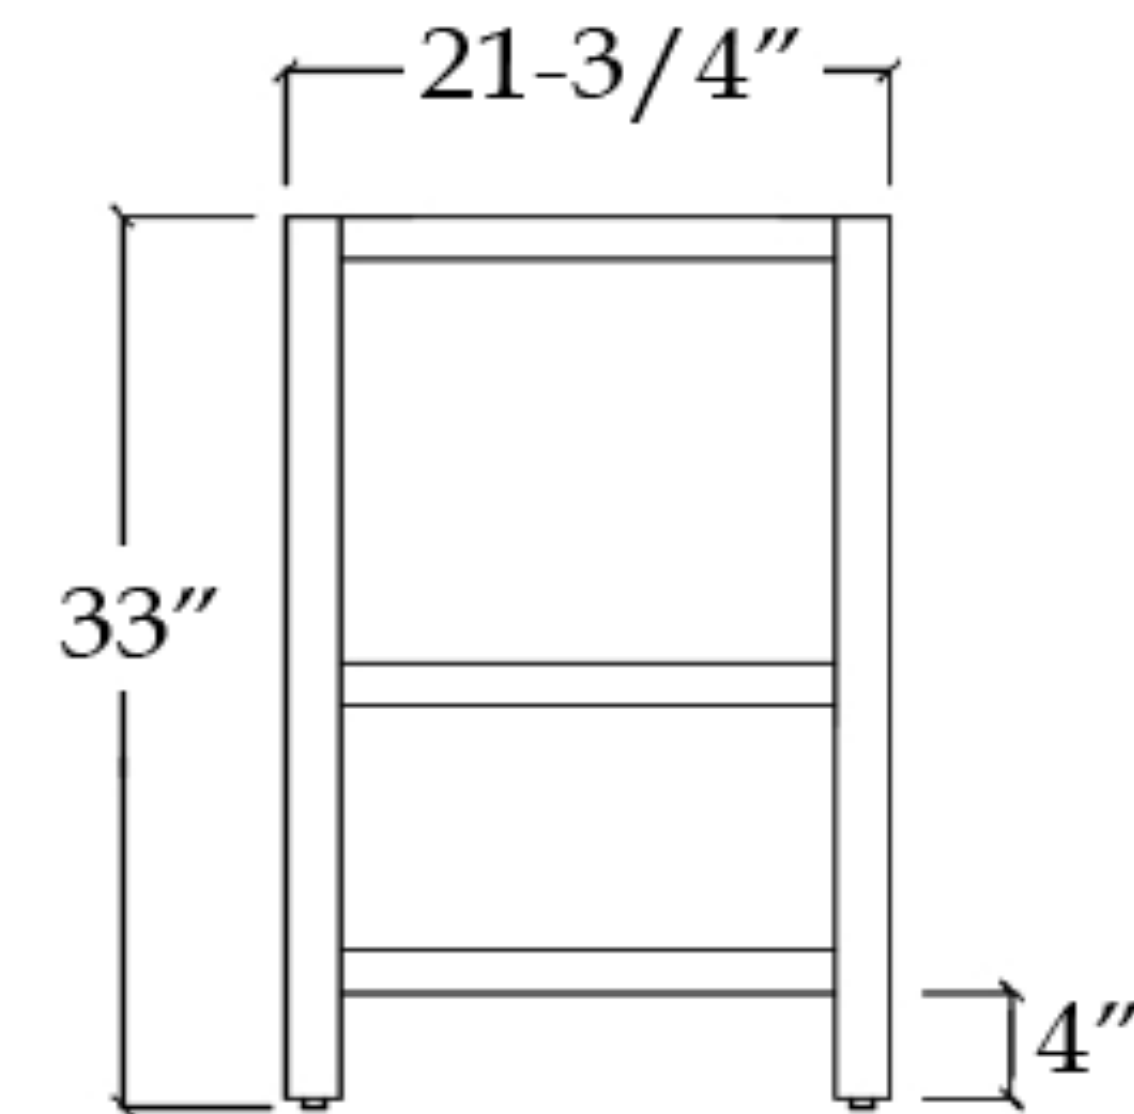

VFVC722234R

VALENCIA

Bathroom Vanity

TOP VIEW

COUNTER-TOP

Backsplash

FRONT VIEW

SIDE VIEW