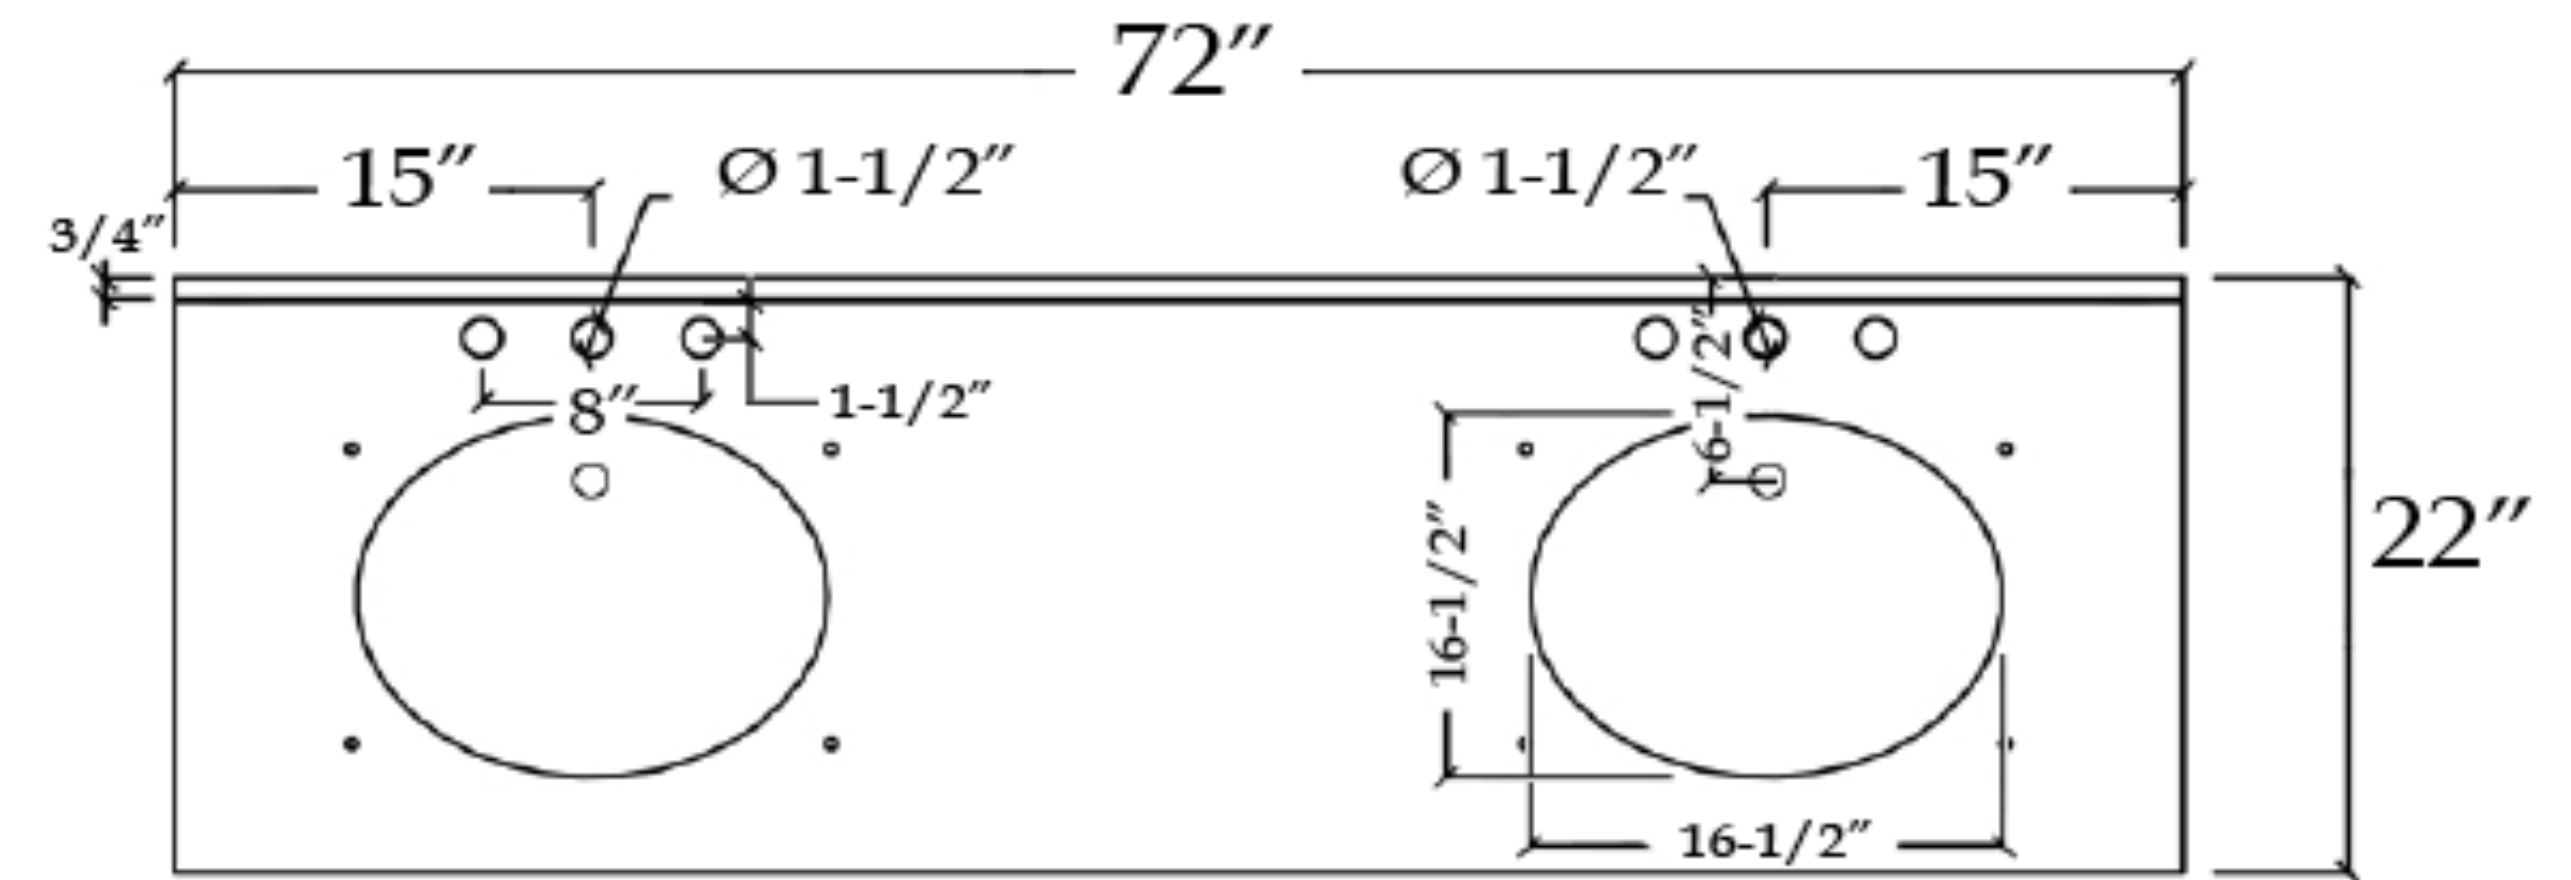

VFVC722234R

VALENCIA

Bathroom Vanity

TOP VIEW

COUNTER-TOP

Backsplash

FRONT VIEW

SIDE VIEW