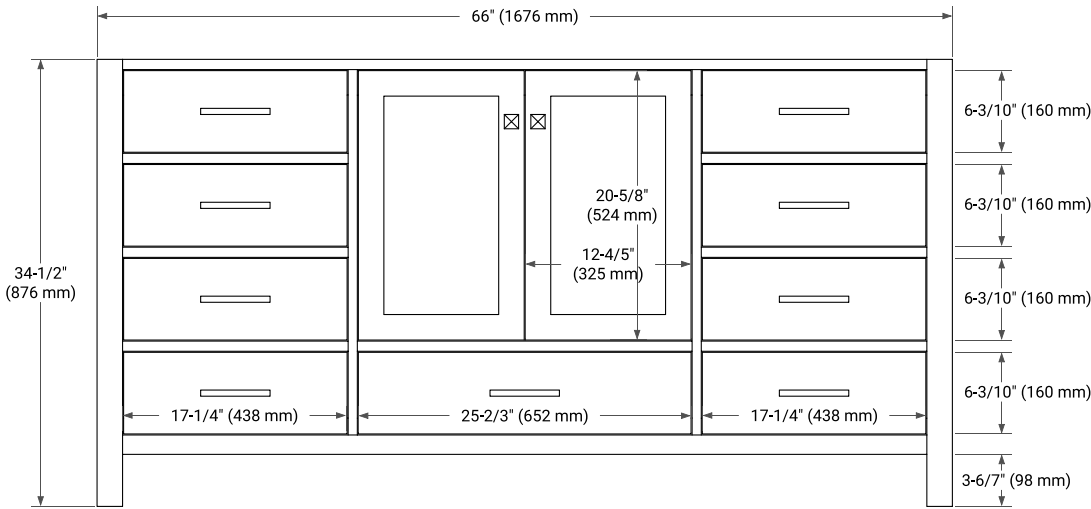

66" SINGLE SINK BASE CABINET

BASE CABINET DIMENSIONS

66" W x 21.5" D x 34.5" H

FEATURES

- Solid wood frame & plywood panels
- Dovetail drawers and joints
- Soft closing doors & drawers

HARDWARE FINISHES*

Brushed Nickel   Satin Brass   Matte Black   Polished Chrome

Hardware comes preinstalled with the illustrated option. Other finishes are available on our online store if you prefer a different one.

AVAILABLE COLORS

White   Grey   Midnight Blue   Espresso   Oak

FRONT VIEW

SIDE VIEW

PLAN VIEW