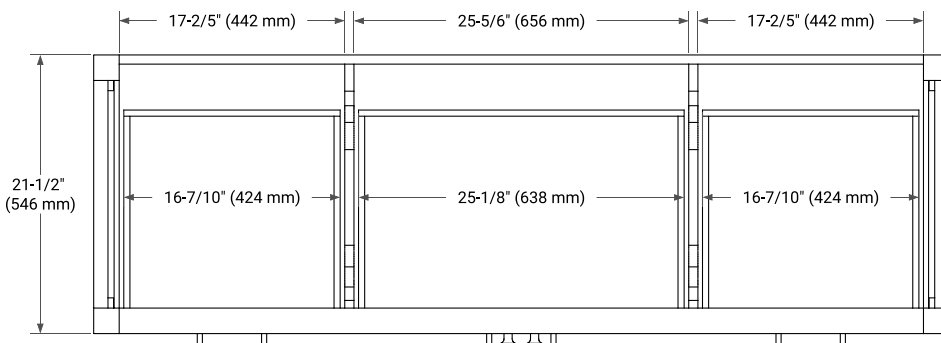

66" SINGLE SINK BASE CABINET

BASE CABINET DIMENSIONS

66" W x 21.5" D x 34.5" H

FEATURES

- Solid wood frame & plywood panels
- Dovetail drawers and joints
- Soft closing doors & drawers

HARDWARE FINISHES*

Brushed Nickel   Satin Brass   Matte Black   Polished Chrome

Hardware comes preinstalled with the illustrated option. Other finishes are available on our online store if you prefer a different one.

AVAILABLE COLORS

White   Grey   Midnight Blue   Espresso   Oak

FRONT VIEW

SIDE VIEW

PLAN VIEW