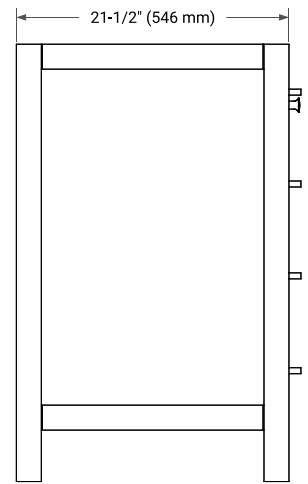

66" SINGLE SINK BASE CABINET

BASE CABINET DIMENSIONS

66" W x 21.5" D x 34.5" H

FEATURES

- Solid wood frame & plywood panels
- Dovetail drawers and joints
- Soft closing doors & drawers

HARDWARE FINISHES*

Brushed Nickel   Satin Brass   Matte Black   Polished Chrome

Hardware comes preinstalled with the illustrated option. Other finishes are available on our online store if you prefer a different one.

AVAILABLE COLORS

White   Grey   Midnight Blue   Espresso   Oak

FRONT VIEW

SIDE VIEW

PLAN VIEW