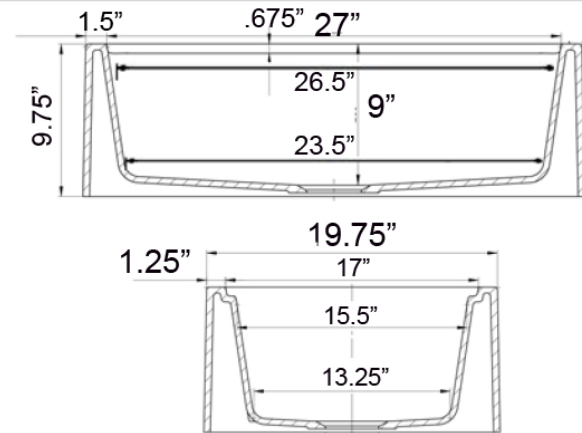

# Plymouth Collection

Premium Granite Composite Farmhouse Apron Sink  
Workstation with included Cutting Board

Overall Dimensions	Interior Bowl Opening	Apron Height	Bowl Depth	Drain Dimensions
29.75" x 19.75" x 9.75"	27" x 17" top edge 26.5" x 15.5" basin	9.75"	9"	3.5" - drain included

## Features

- Apron or custom base cabinet required
- Reversible design - 2 corner radius options
- Stainless Steel Roll Up Mat (RUM165) included
- Wood Cutting board Included
- Due to sink thickness - may require an extended flange
- Material is sound absorbing and stain resistant
- Non-porous surface is hygienic and scratch resistant
- Inside basin is sloped for superior drainage
- included matching disposal flange and basket strainer.