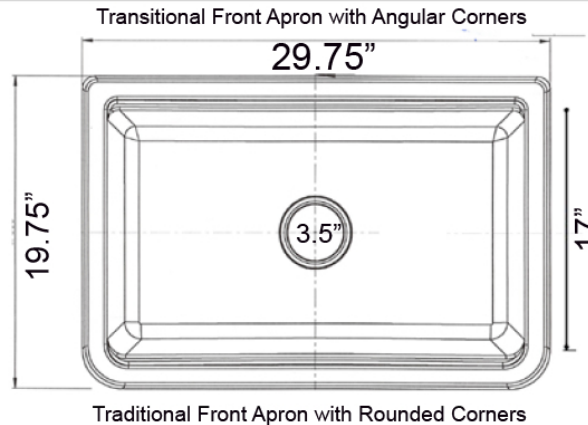

# Plymouth Collection

Premium Granite Composite Farmhouse Apron Sink  
Workstation with included Cutting Board

Overall Dimensions	Interior Bowl Opening	Apron Height	Bowl Depth	Drain Dimensions
29.75" x 19.75" x 9.75"	27" x 17" top edge 26.5" x 15.5" basin	9.75"	9"	3.5" - drain included

## Features

- Apron or custom base cabinet required
- Reversible design - 2 corner radius options
- Stainless Steel Roll Up Mat (RUM165) included
- Wood Cutting board Included
- Due to sink thickness - may require an extended flange
- Material is sound absorbing and stain resistant
- Non-porous surface is hygienic and scratch resistant
- Inside basin is sloped for superior drainage
- included matching disposal flange and basket strainer.