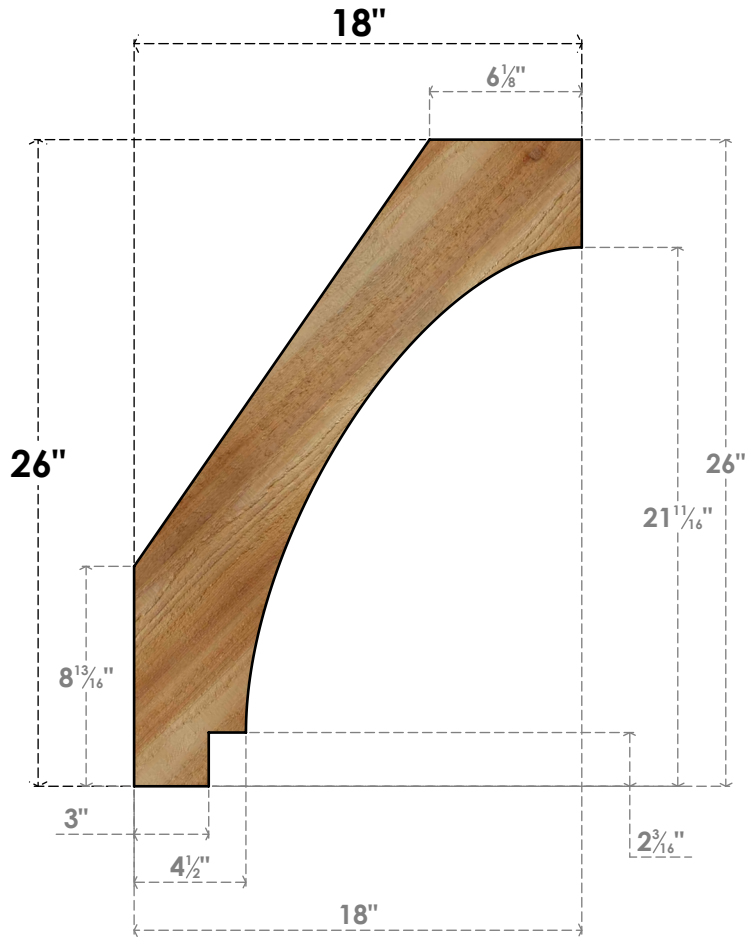

BRC06X18X26IMP00RWR

6"W X 18"D X 26"H IMPERIAL ROUGH SAWN BRACE, WESTERN RED CEDAR

SIDE

FRONT

EKENA MILLWORK
 2300 WEST MAIN ST.
 CLARKSVILLE, TX 75426
 TOLL FREE: 866-607-0453
 WWW.EKENAMILLWORK.COM

NOTES